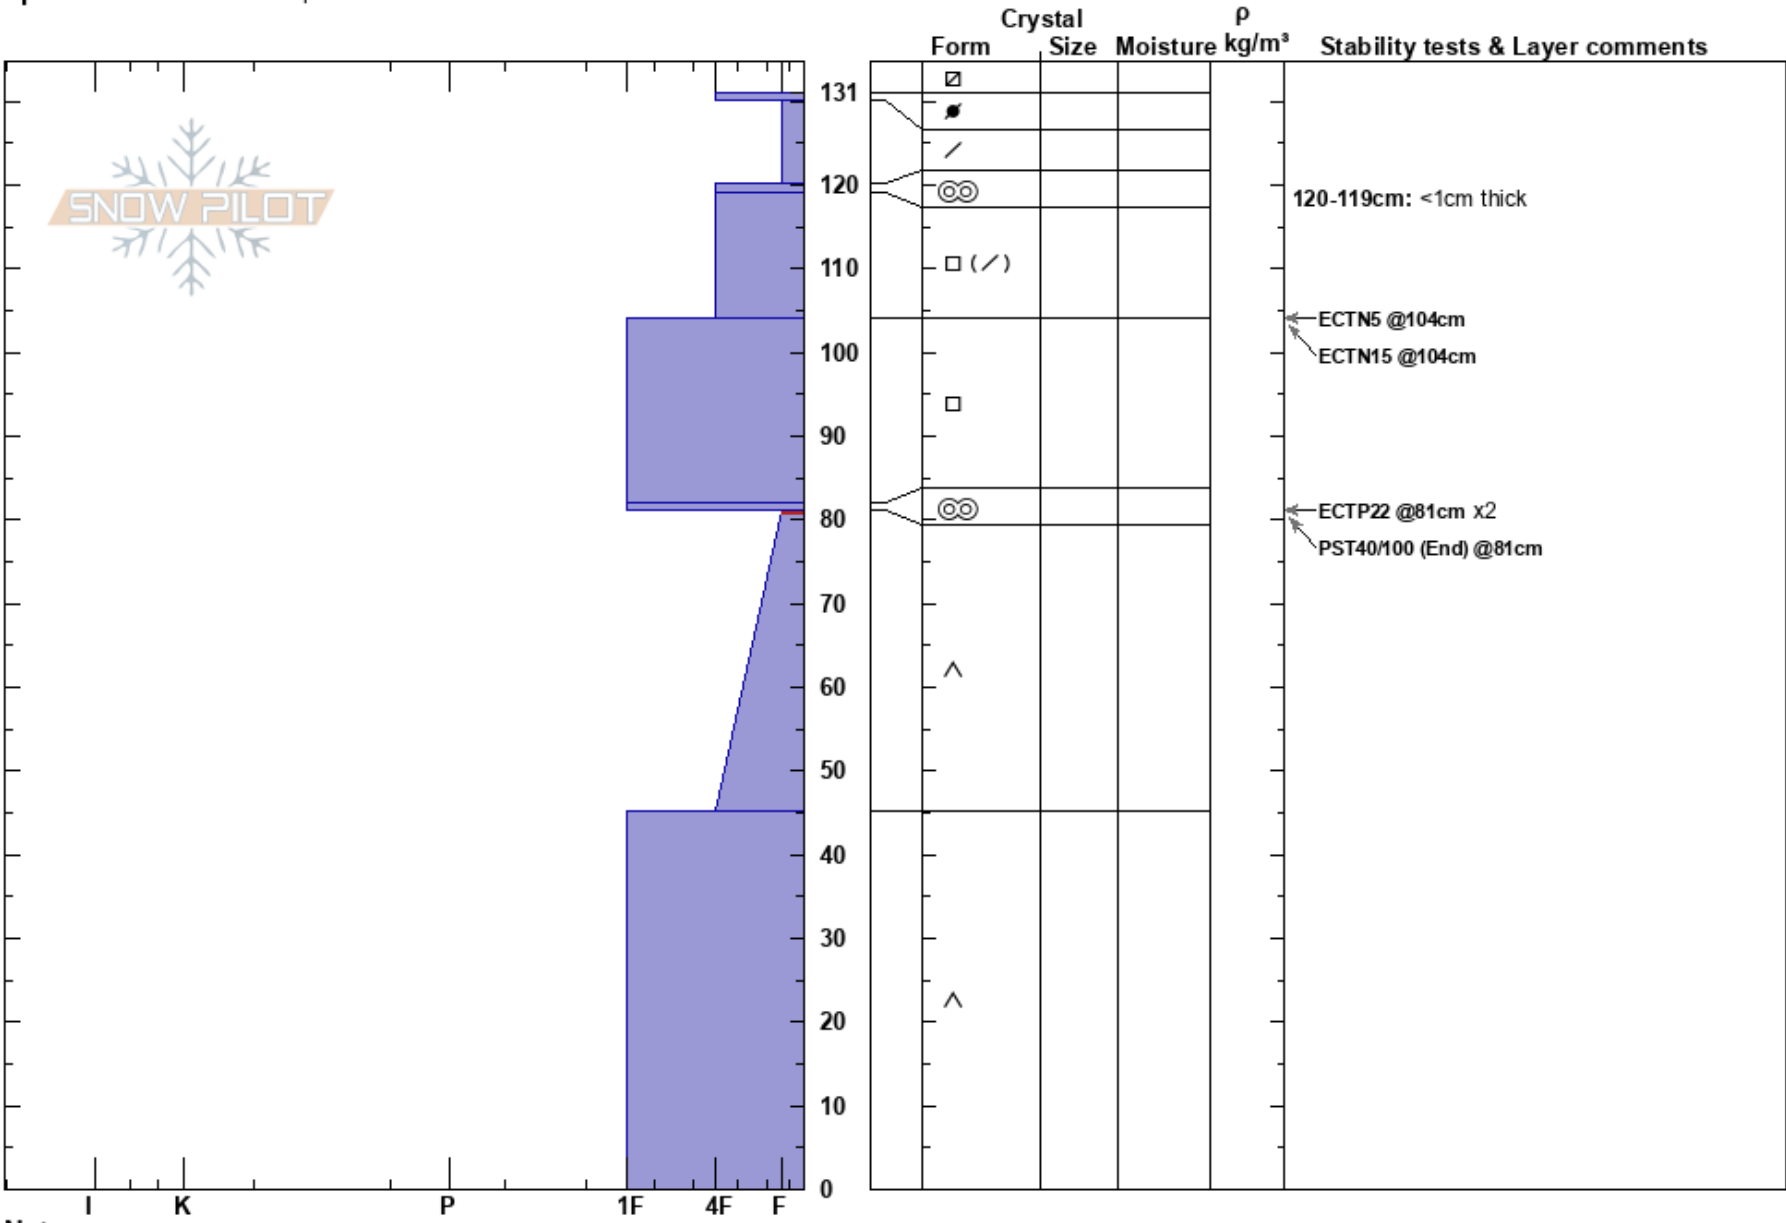

SKY Chutes - NW
 Vail/Summit County
 CO
Elevation: 11898 ft
Aspect: NW
Specifics: Ski tracks on slope

Andrew McWilliams
 01/28/2025 - 12:30pm
Co-ord: 39.49774N, -106.11798W
Slope Angle: 24°
Wind Loading: previous

Stability:
Air Temperature: -8°C
Sky Cover: CLR
Precipitation: NO
Wind: S Light Breeze

HS: 131
PF: 100
PS: 20
Layer Notes:
 120-119cm: <1cm thick
 81-45cm: Problematic layer

Notes: