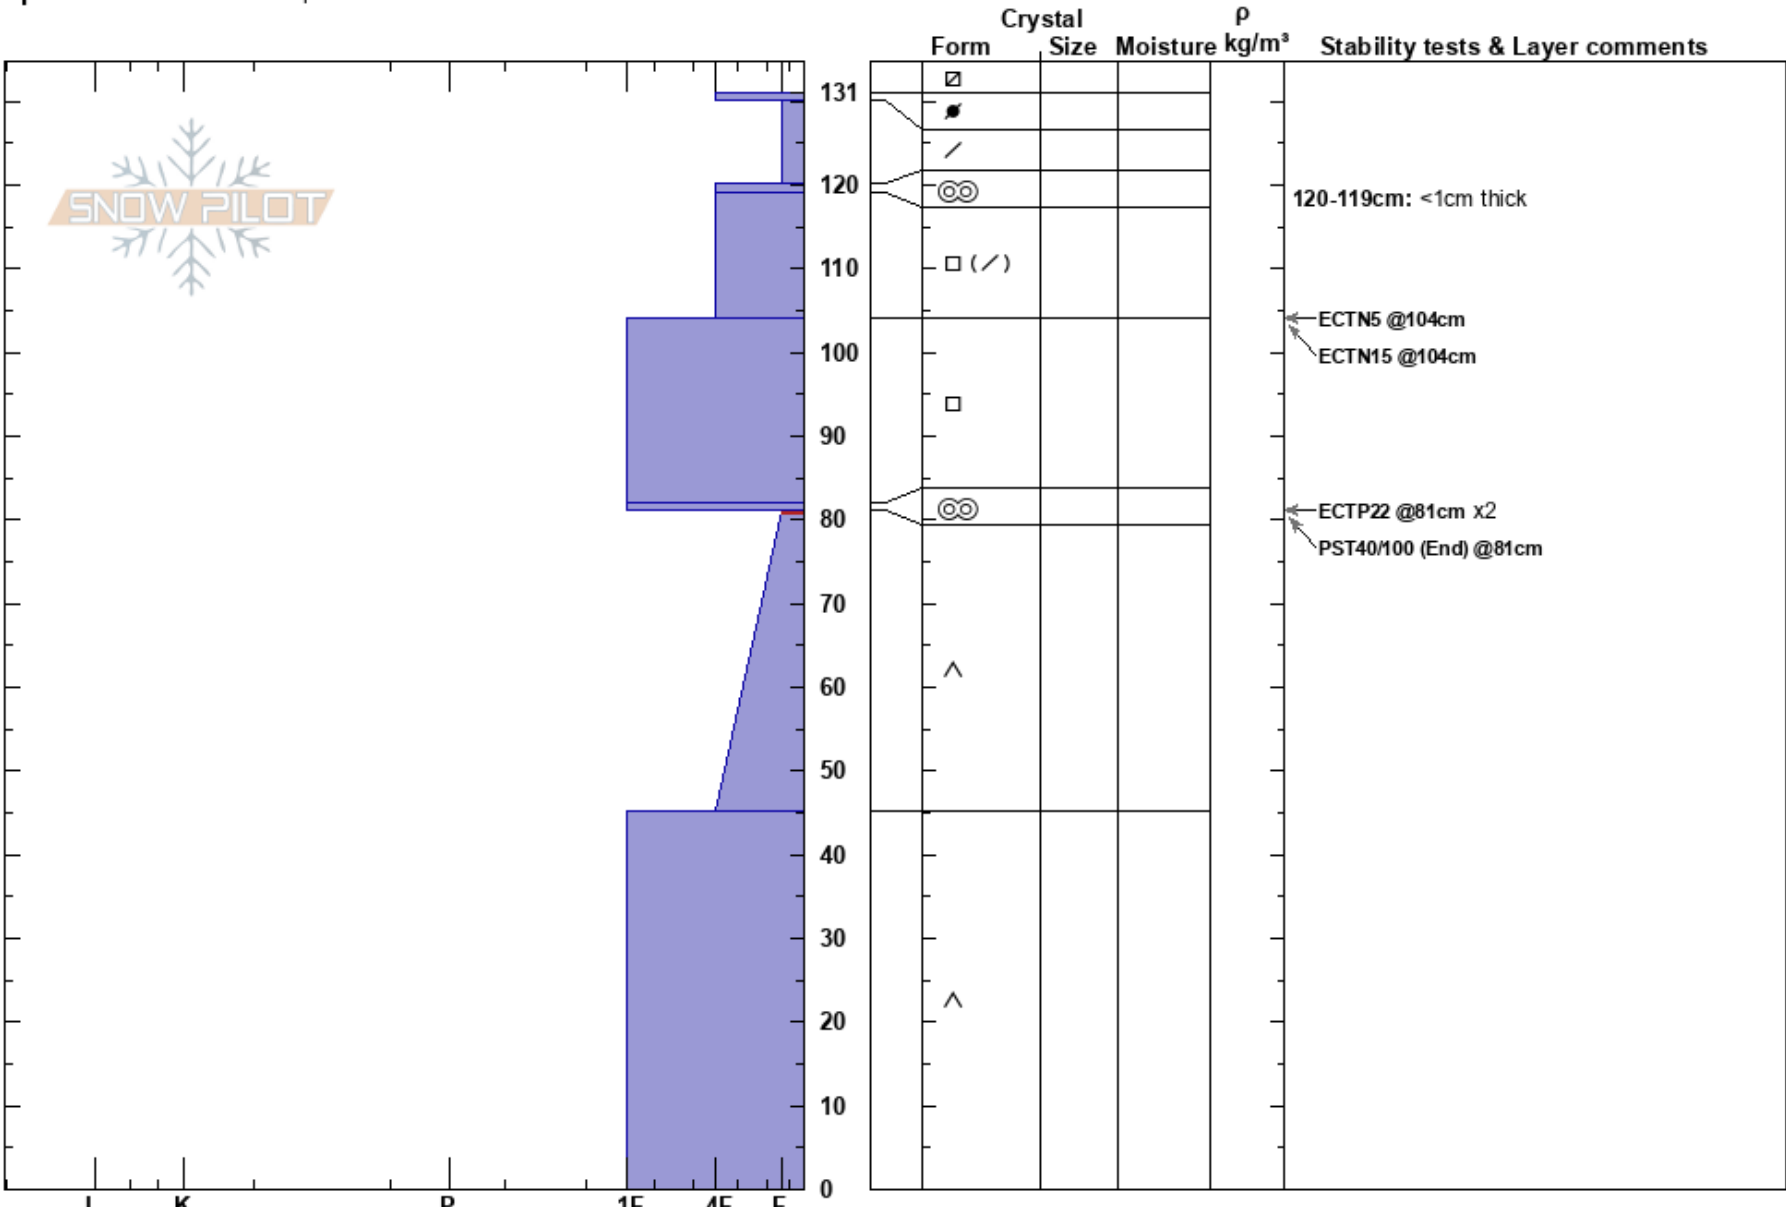

SKY Chutes - NW
 Vail/Summit County
 CO
Elevation: 11898 ft
Aspect: NW
Specifics: Ski tracks on slope

Andrew McWilliams
 01/28/2025 - 12:30pm
Co-ord: 39.49774N, -106.11798W
Slope Angle: 24°
Wind Loading: previous

Stability:
Air Temperature: -8°C
Sky Cover: CLR
Precipitation: NO
Wind: S Light Breeze

HS: 131
PF: 100
PS: 20
Layer Notes:
 120-119cm: <1cm thick
 81-45cm: Problematic layer

Notes: