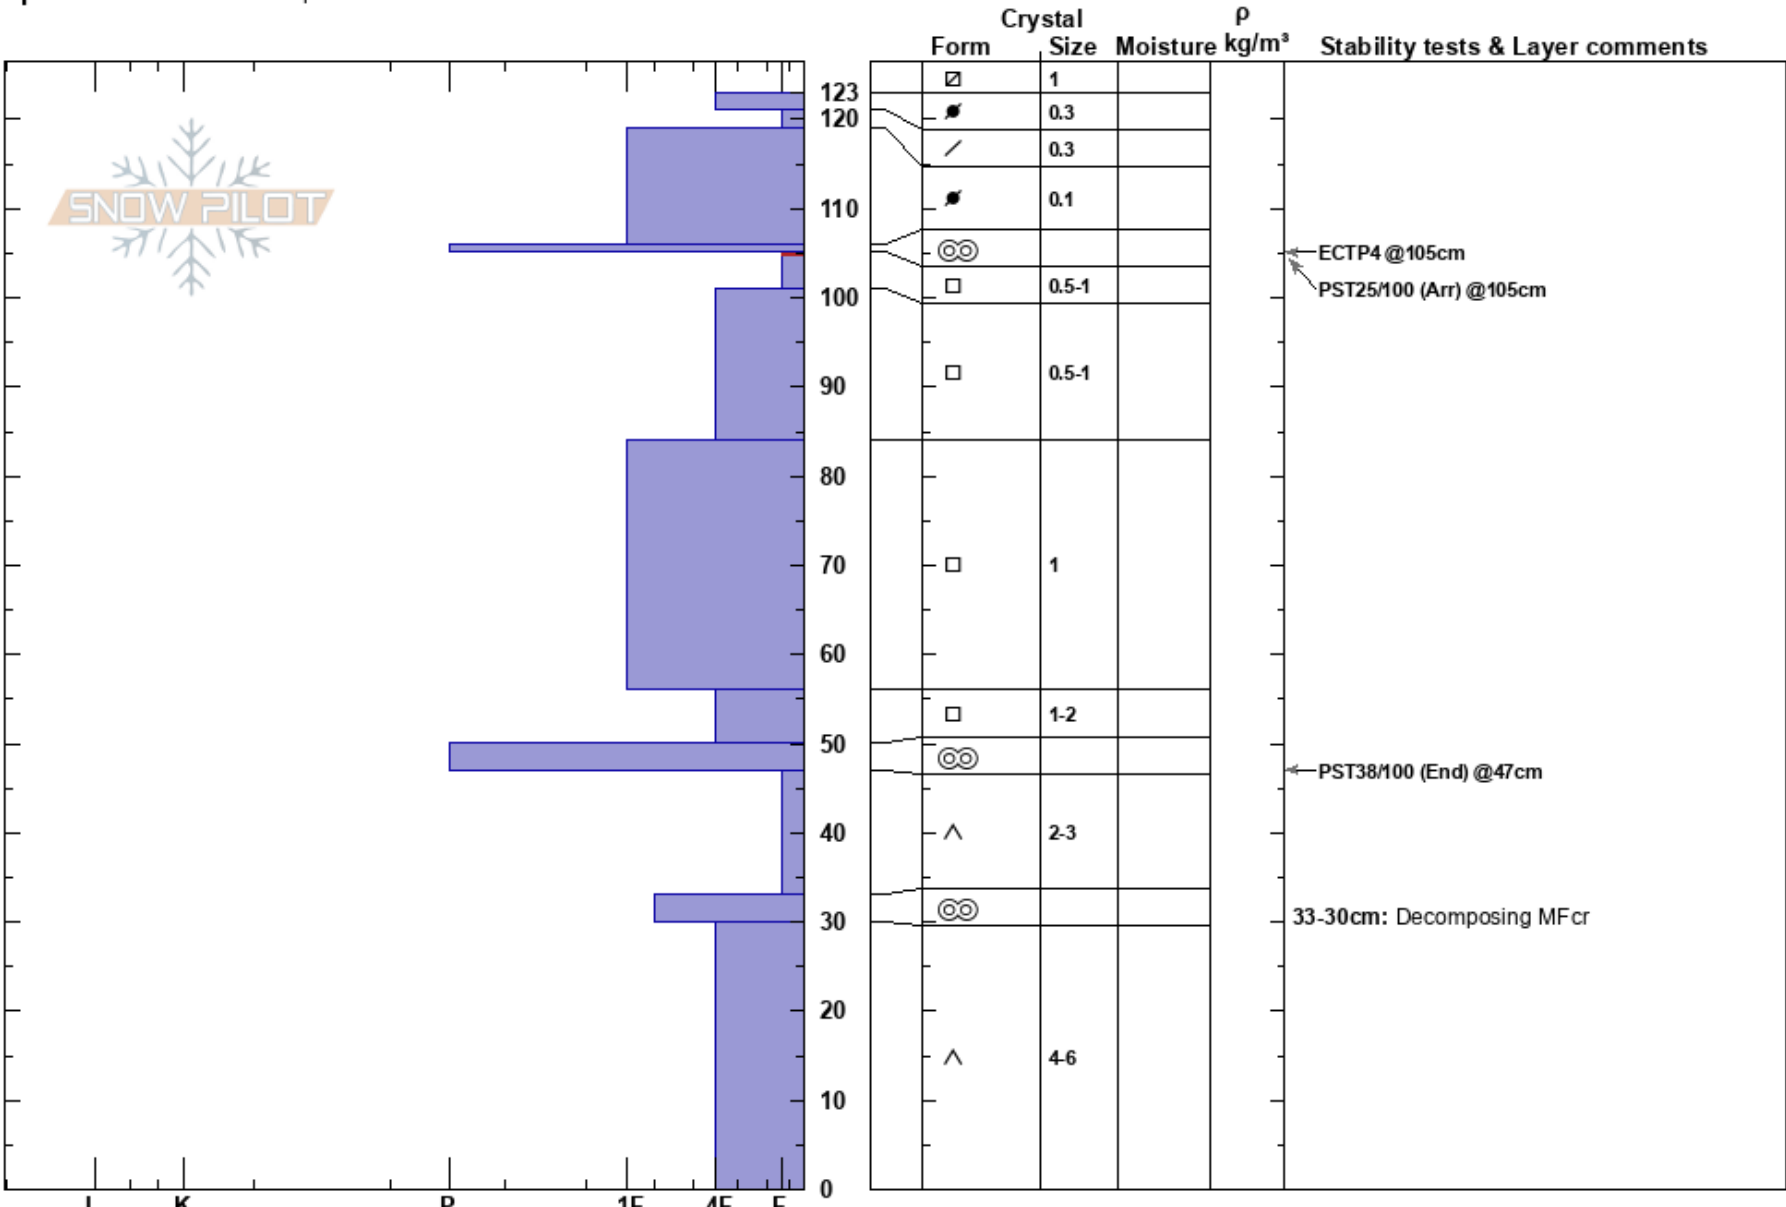

SKY Chutes - SW
 Vail/Summit County
 CO
 Elevation: 11902 ft
 Aspect: SW
 Specifics: Ski tracks on slope

Andrew McWilliams
 01/28/2025 - 11:30am
 Co-ord: 39.49713N, -106.11785W
 Slope Angle: 25°
 Wind Loading: previous

Stability: **HS:123**
 Air Temperature: -8°C
 Sky Cover: CLR
 Precipitation: NO
 Wind: S Light Breeze

PF:45 105-101cm: Problematic layer
PS: 15 33-30cm: Decomposing MFcr

Notes: