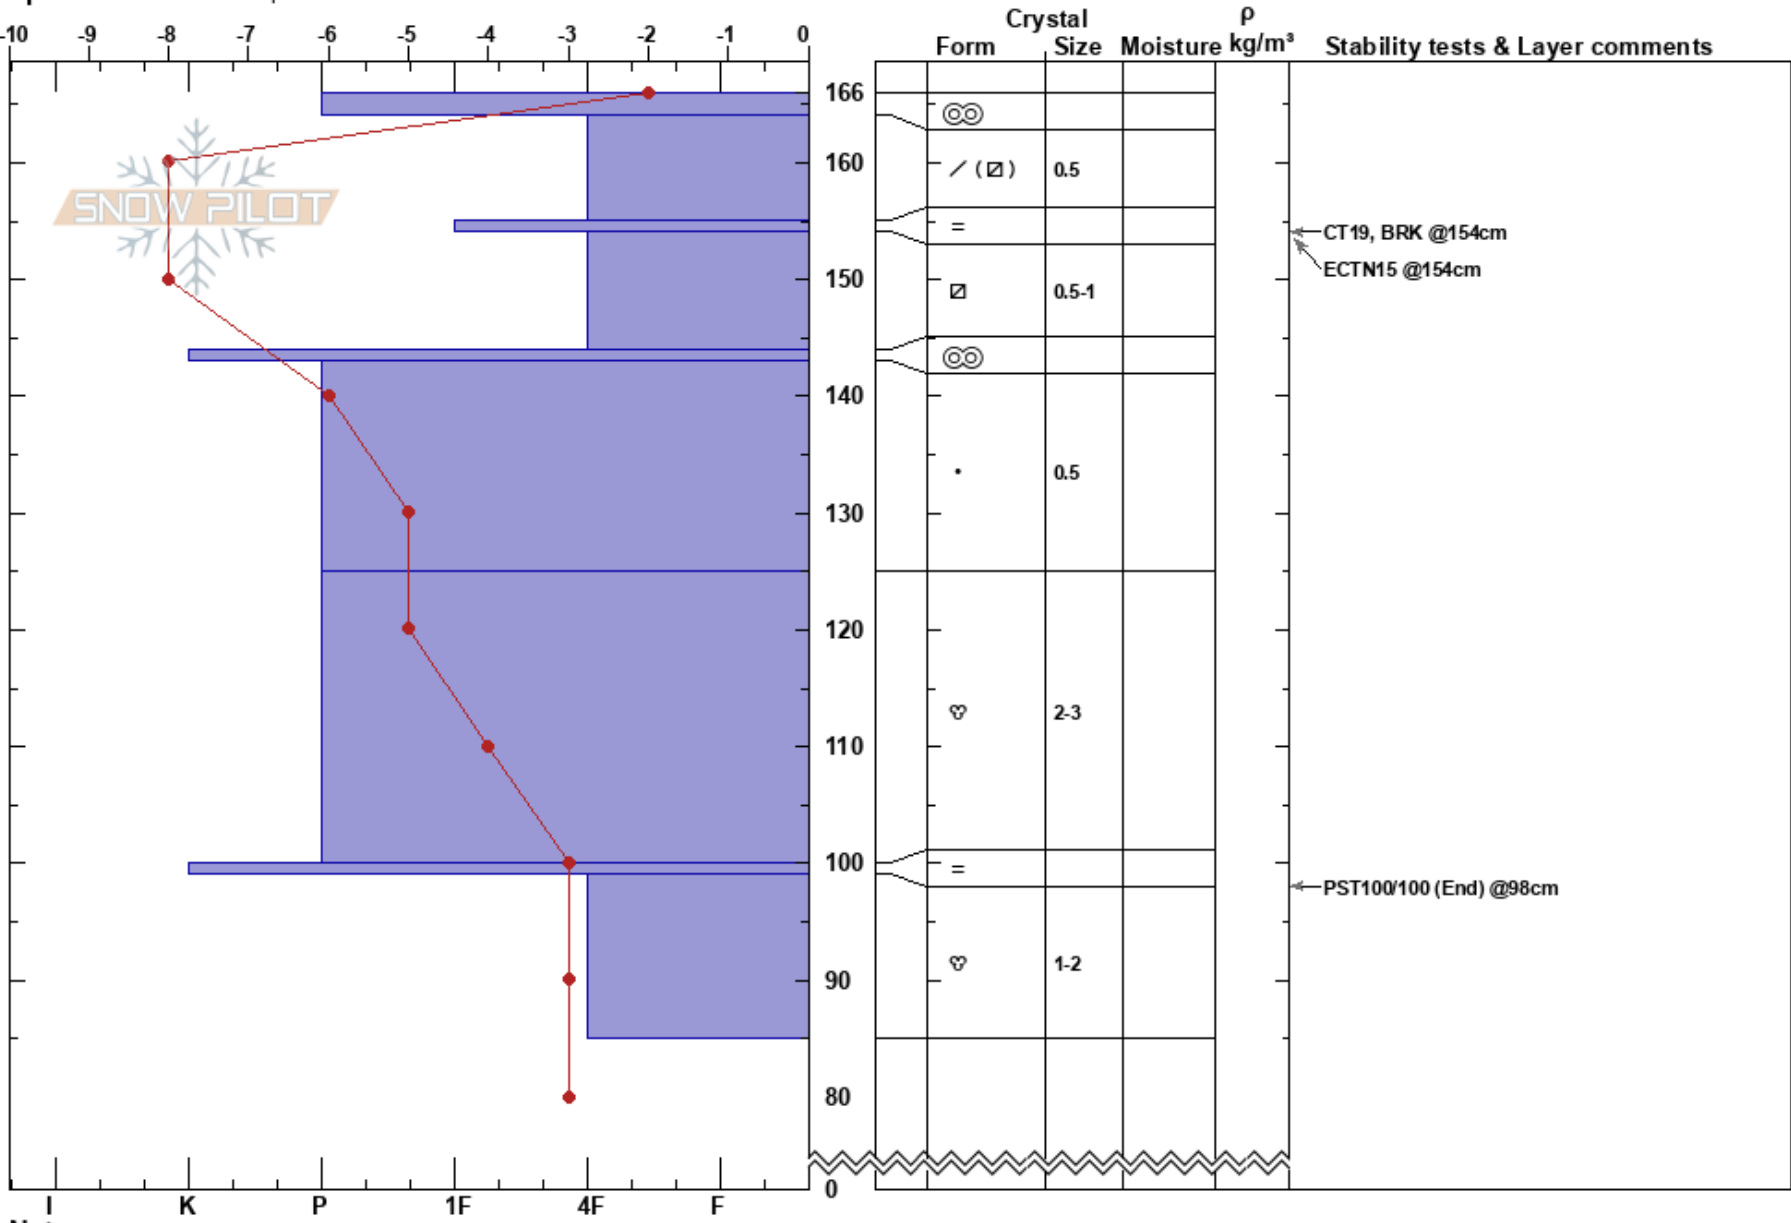

TL @ Andesite Peak
 Donner Pass Area
 CA
 Elevation: 7920 ft
 Aspect: 0°
 Specifics: We skied slope

Daryl Teittinen
 02/15/2018 - 11:00am
 Co-ord: 39.34969N, -120.36307W
 Slope Angle: 10°
 Wind Loading: no

Stability: HS:166
 Air Temperature: -5°C PF:10
 Sky Cover: CLR
 Precipitation: NO
 Wind: NW Moderate

Layer Notes:

Notes: