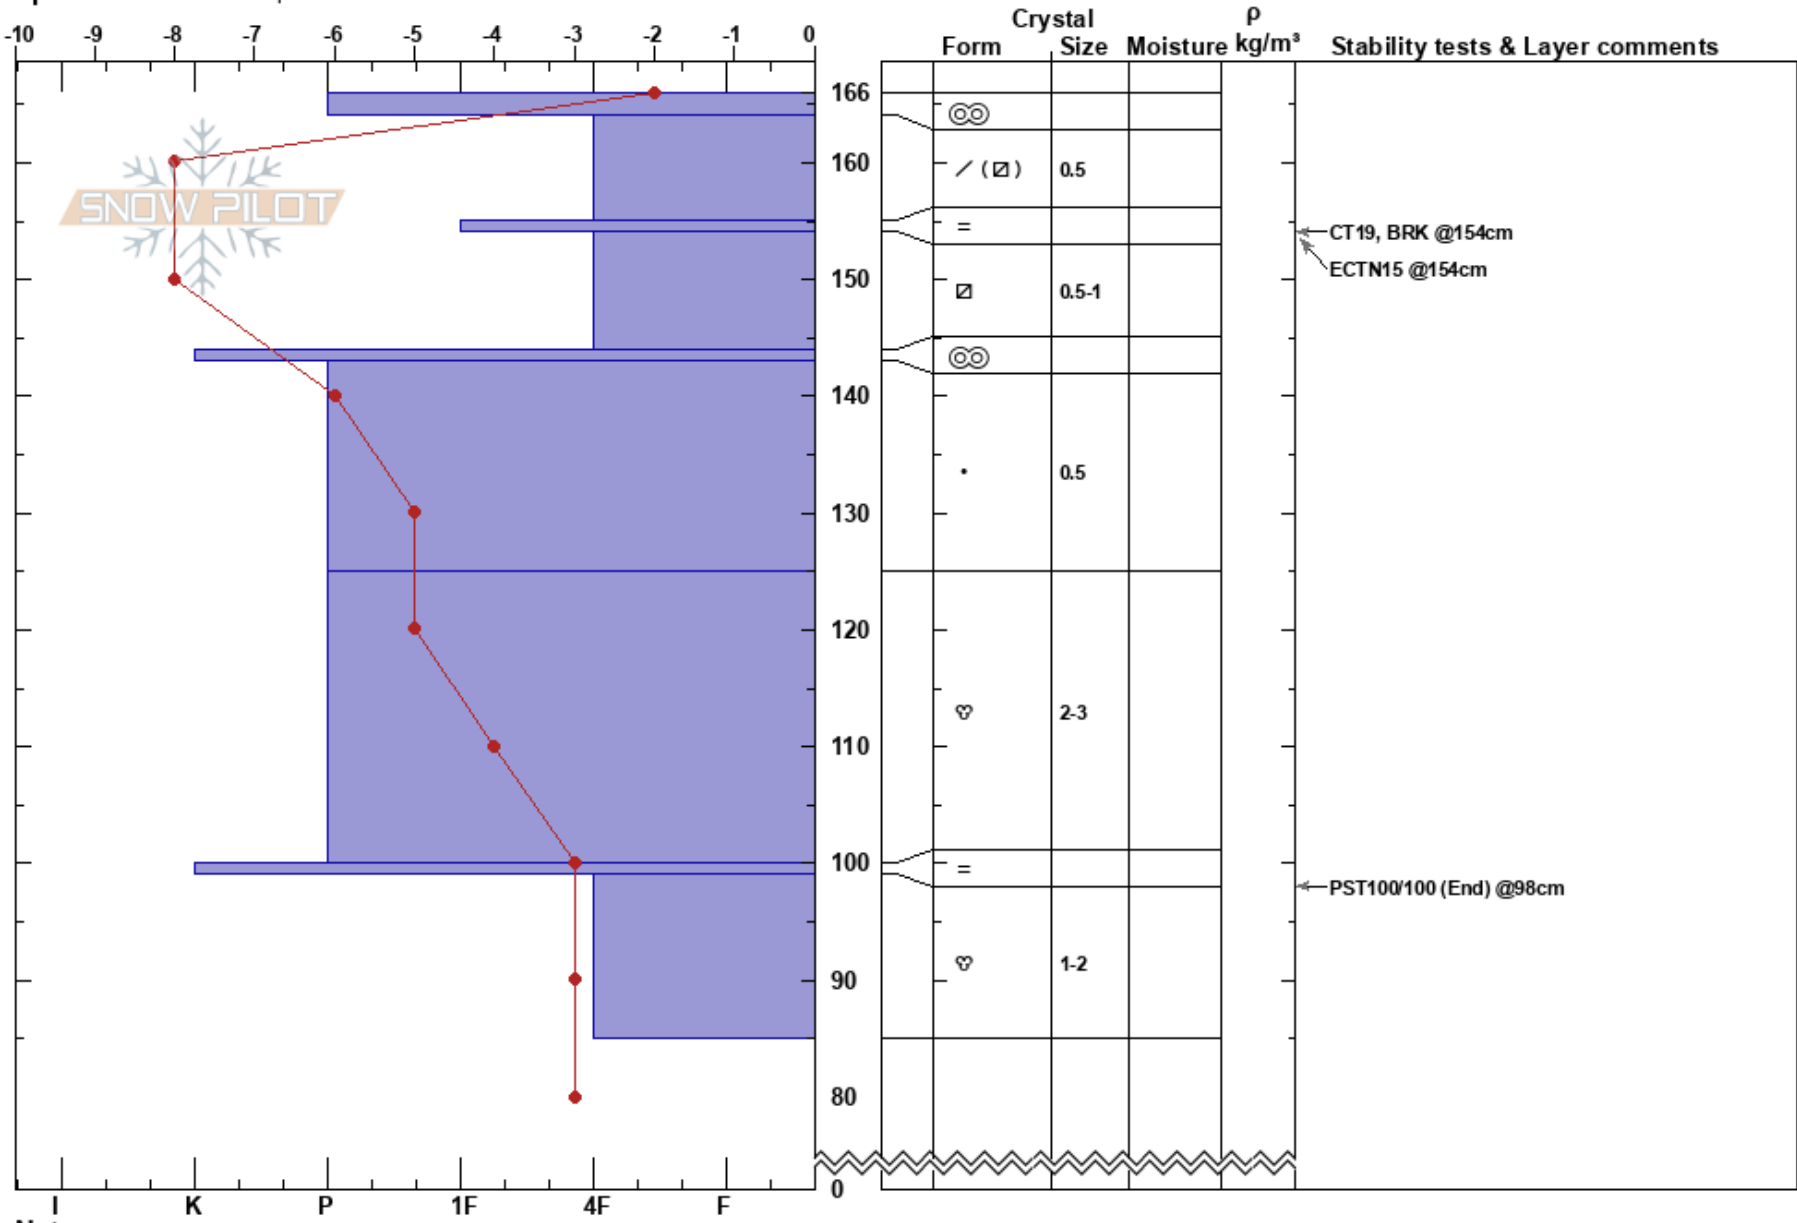

TL @ Andesite Peak  
 Donner Pass Area  
 CA  
 Elevation: 7920 ft  
 Aspect: 0°  
 Specifics: We skied slope

Daryl Teittinen  
 02/15/2018 - 11:00am  
 Co-ord: 39.34969N, -120.36307W  
 Slope Angle: 10°  
 Wind Loading: no

Stability: **HS:166**  
 Air Temperature: -5°C  
 Sky Cover: CLR  
 Precipitation: NO  
 Wind: NW Moderate

Layer Notes:

Notes: