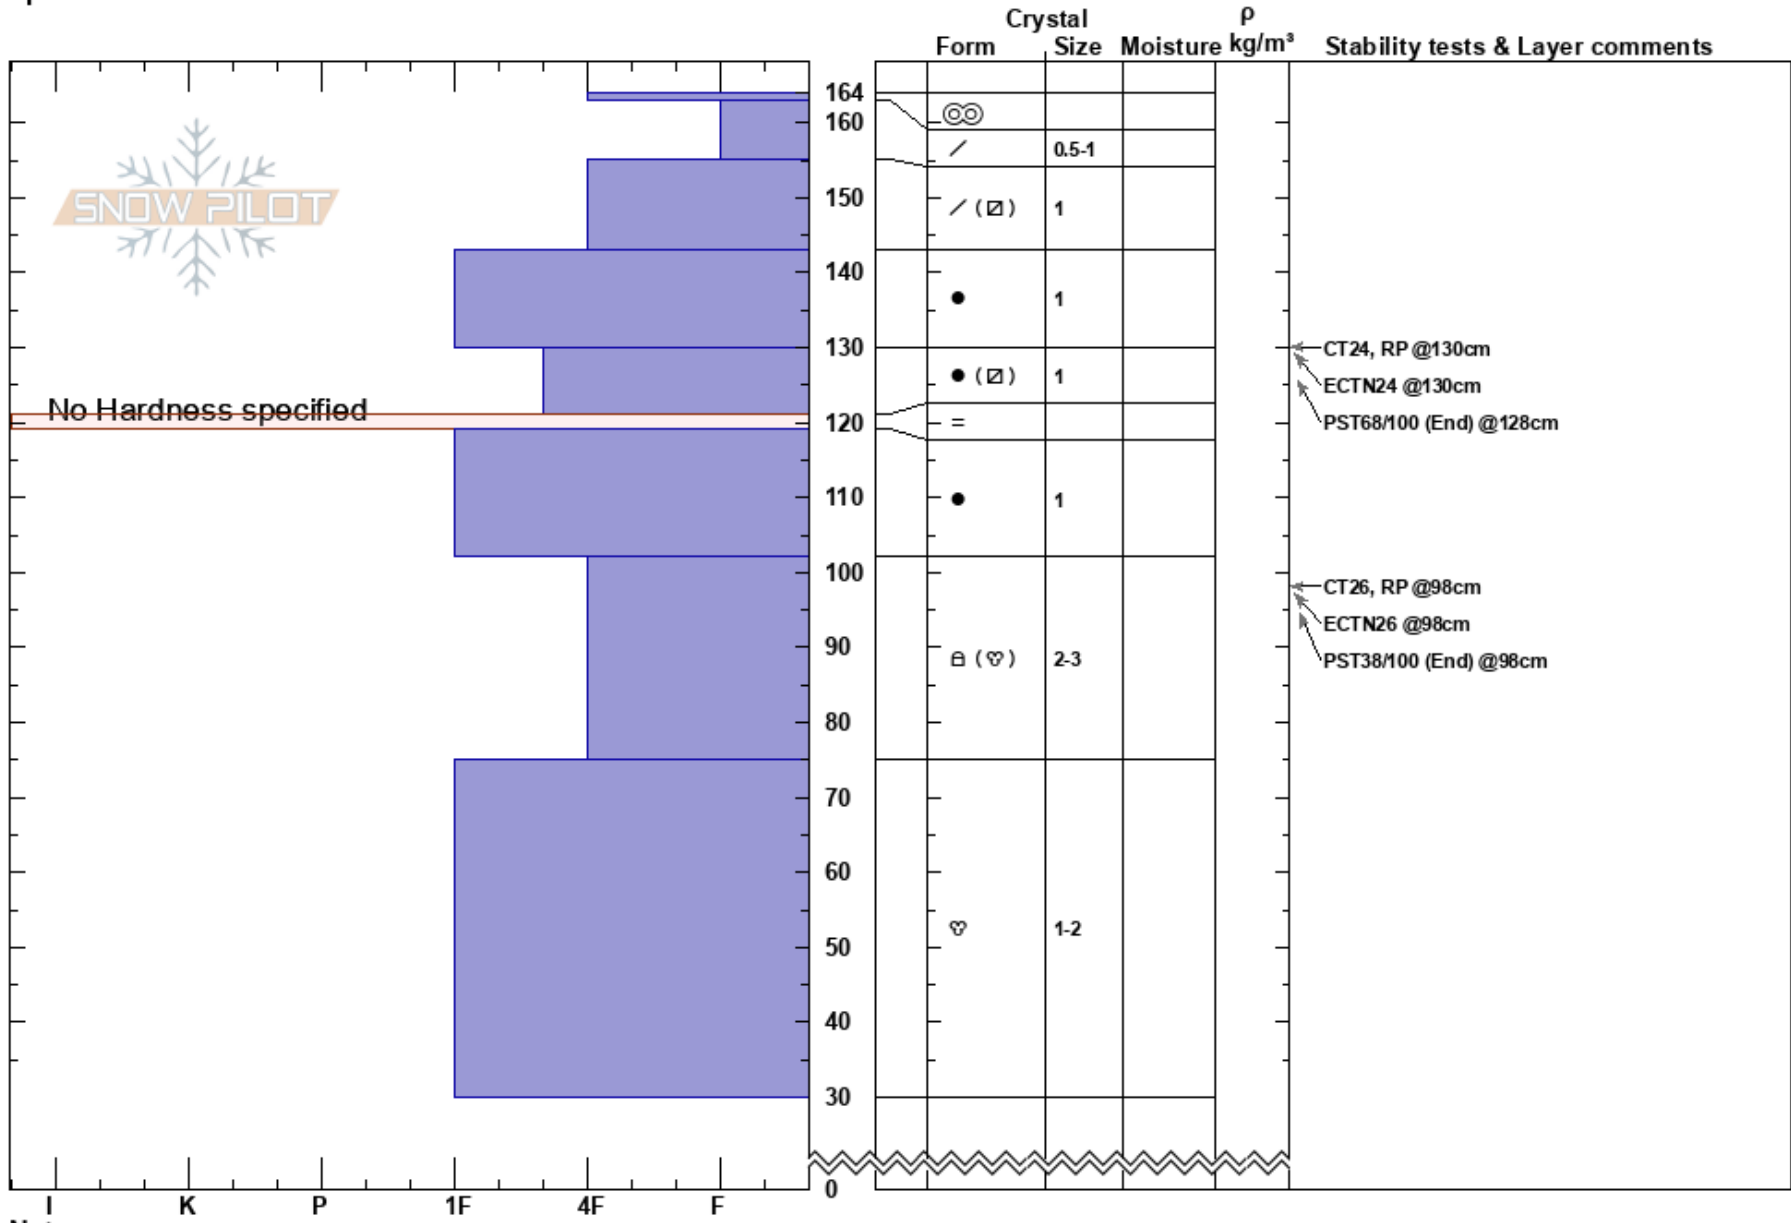

Flats below Ginny Lake
 Carson Range
 NV
 Elevation: 9110 ft
 Aspect: 5°
 Specifics:

Daryl Teittinen
 02/08/2018 - 2:30pm
 Co-ord: 39.29937N, -119.94098W
 Slope Angle: 12°
 Wind Loading: no

Stability:
 Air Temperature: 5°C
 Sky Cover: FEW
 Precipitation: NO
 Wind: Calm

HS:164
 102-75cm:Problematic layer

Notes: