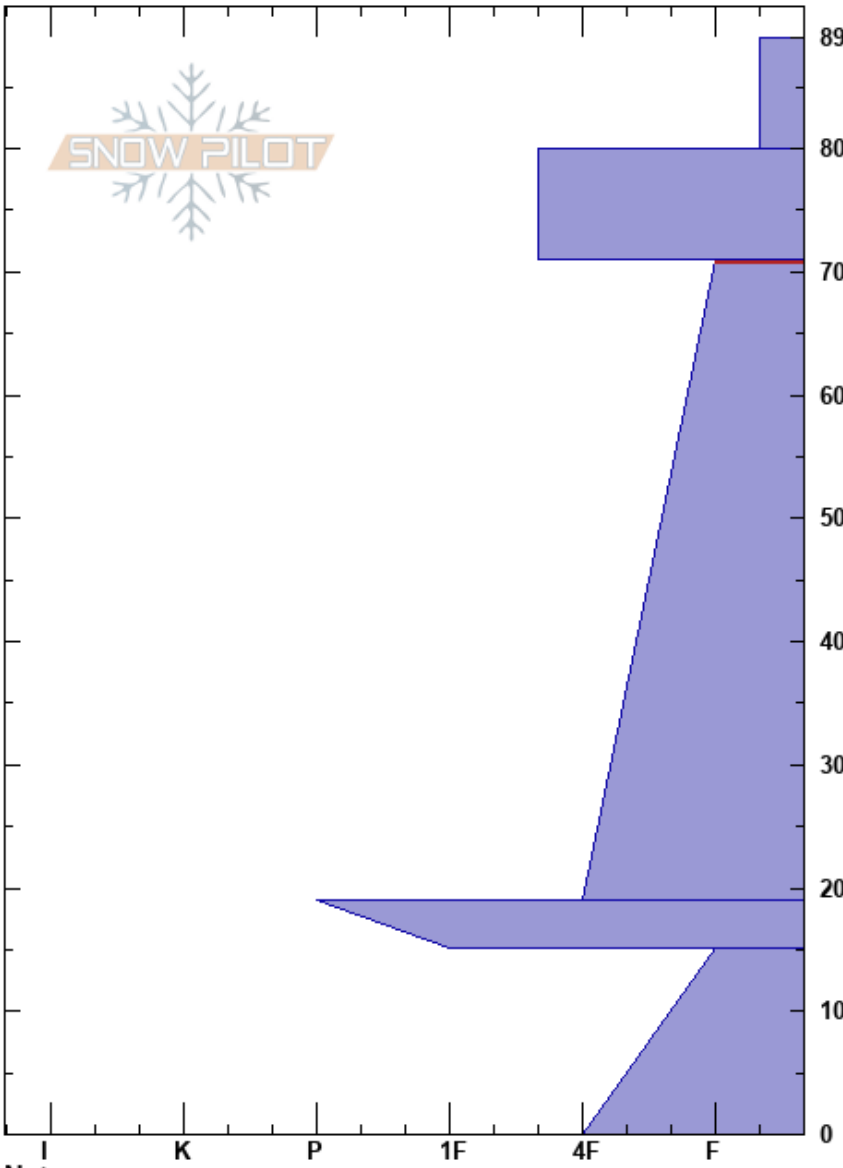

Bearclaw Charles Harrison
 Sangre de Cristo Range 01/28/2025 - 10:30am
 NM
Elevation: 10600 ft
Aspect: NW
Specifics:

Stability:
Air Temperature:
Sky Cover: FEW
Precipitation: NO
Wind: SW Calm

HS: 89
PF: 70
PS: 25
 71-19cm: Problematic layer
 19-15cm: Decomposing Rain Crust

Crystal Form	Crystal Size	Moisture	ρ kg/m ³	Stability tests & Layer comments
☐	0.5-1			
☐ (☐)	0.3-0.5			
A	3-6			← CT7, SC @67cm ← ECTP4 @67cm ← PST40/120 (SF) @67cm
=				19-15cm: Decomposing Rain Crust
A	1-2			