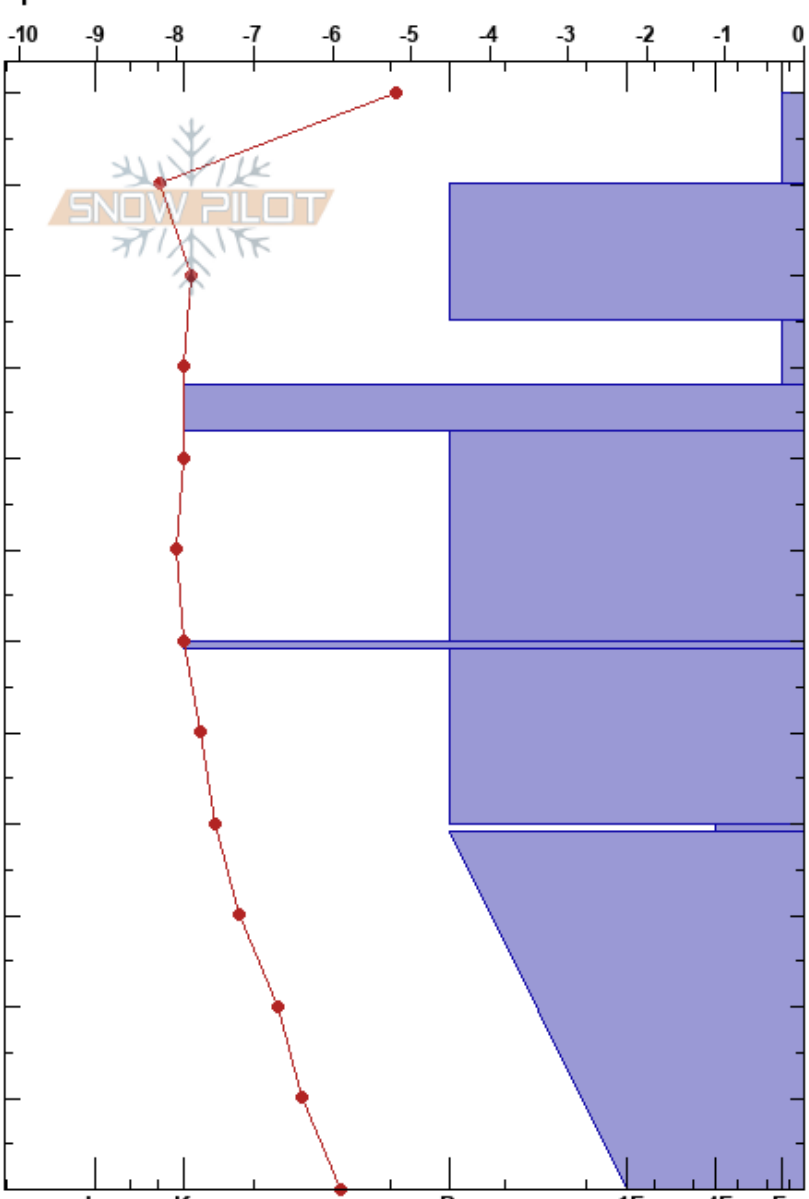

Kellostapuli NE

Mikko Routala

Stability: Fair

HS:120

Layer Notes:

Finland

29/01/2025 - 10:07

Air Temperature: -2.2°C

PF:25

120-110cm: 12 hours old snow

Elevation: 385 m

Co-ord: 35W 382742E 7499821N

Sky Cover: CLR

PS: 5

40-39cm: Problematic layer

Aspect: NE

Slope Angle: 31°

Precipitation: NO

Wind: SW Light Breeze

Specifics:

Height (cm)	Crystal		Moisture	$\rho$ kg/m <sup>3</sup>	Stability tests & Layer comments
	Form	Size			
120	+	1			
110-120	+ ( / )	1(1.5)	D		120-110cm: 12 hours old snow
100	•	0.5	D		
90	/ ( □ )	1(1.5)	D		
80-90	⊙⊙	1.5	D		← ECTN10 @88cm Half column SP
70	•	0.5	D		
60	⊙⊙		D		
50	•	0.5	D		
40	∨	2-3	D		← CTV, SP @39cm ← ECTP20 @39cm
20	/ ( • )		D		

Notes: 24 hours after snowing with moderate winds