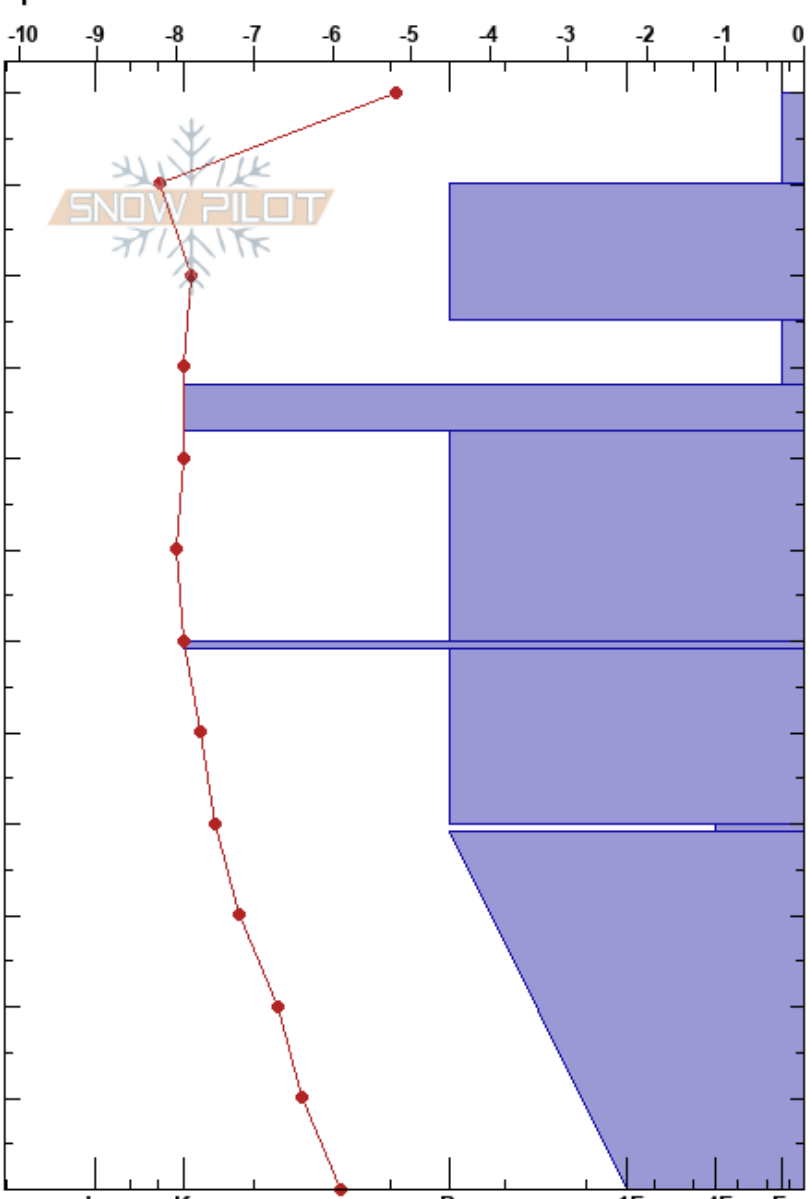

Kellostapuli NE

Mikko Routala

Stability: Fair

HS:120

Layer Notes:

Finland

29/01/2025 - 10:07

Air Temperature: -2.2°C

PF:25

120-110cm: 12 hours old snow

Elevation: 385 m

Co-ord: 35W 382742E 7499821N

Sky Cover: CLR

PS: 5

40-39cm: Problematic layer

Aspect: NE

Slope Angle: 31°

Precipitation: NO

Wind: SW Light Breeze

Specifics:

Height (cm)	Crystal		Moisture	ρ kg/m³	Stability tests & Layer comments
	Form	Size			
120	+	1			
110-120	+ ( / )	1(1.5)	D		120-110cm: 12 hours old snow
100	•	0.5	D		
90	/ ( □ )	1(1.5)	D		
80-90	⊙⊙	1.5	D		← ECTN10 @88cm Half column SP
70	•	0.5	D		
60	⊙⊙		D		
50	•	0.5	D		
40	∨	2-3	D		← CTV, SP @39cm ← ECTP20 @39cm
20	/ ( • )		D		

Notes: 24 hours after snowing with moderate winds