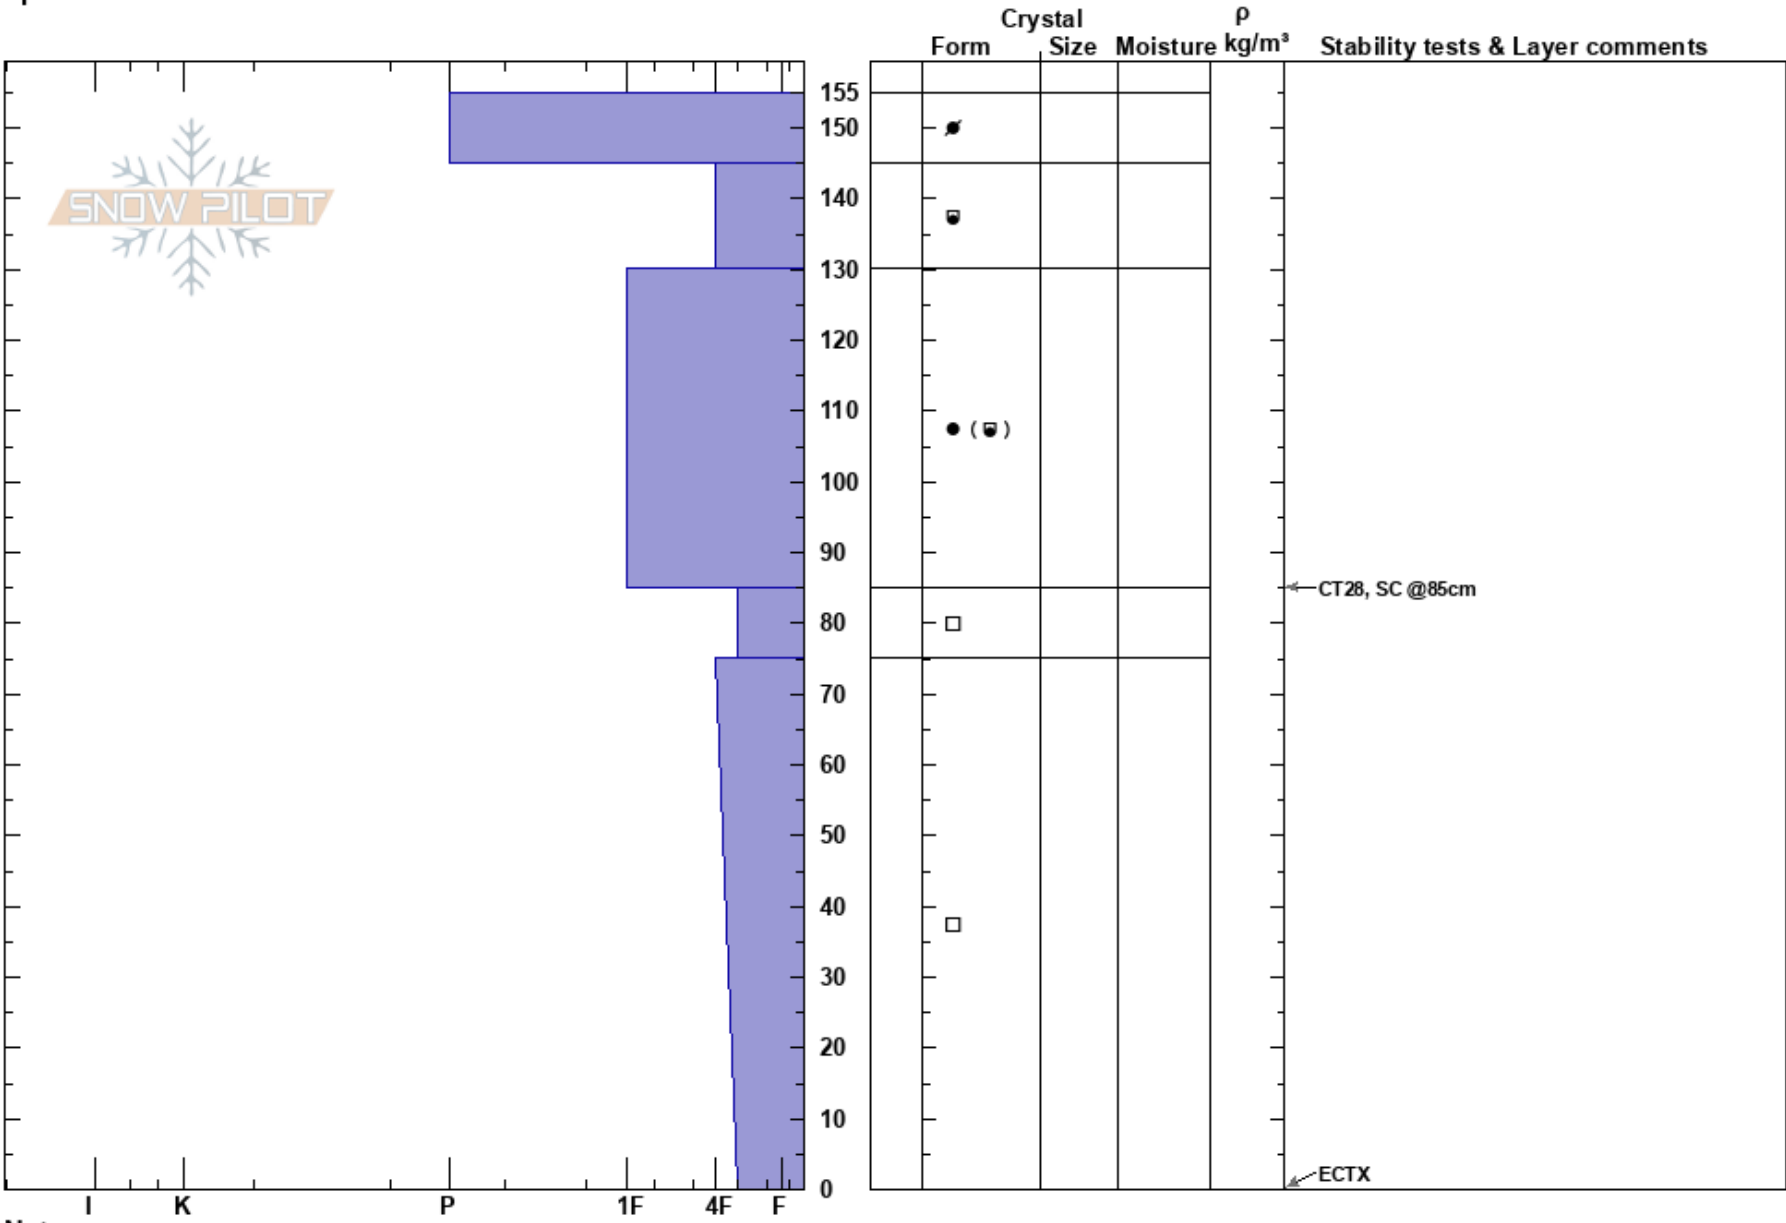

Yonkee Boy Basin
 San Juan Range
 CO
 Elevation: 11500 ft
 Aspect: 90°
 Specifics:

Jeff Davis
 01/28/2025 - 12:00pm
 Co-ord: 37.98694N, -107.77210W
 Slope Angle: 30°
 Wind Loading: yes

Stability: **HS:155**
 Air Temperature: 23°C **PF:0**
 Sky Cover: CLR **PS:0**
 Precipitation: NO
 Wind: E Strong
 85-75cm: Problematic layer