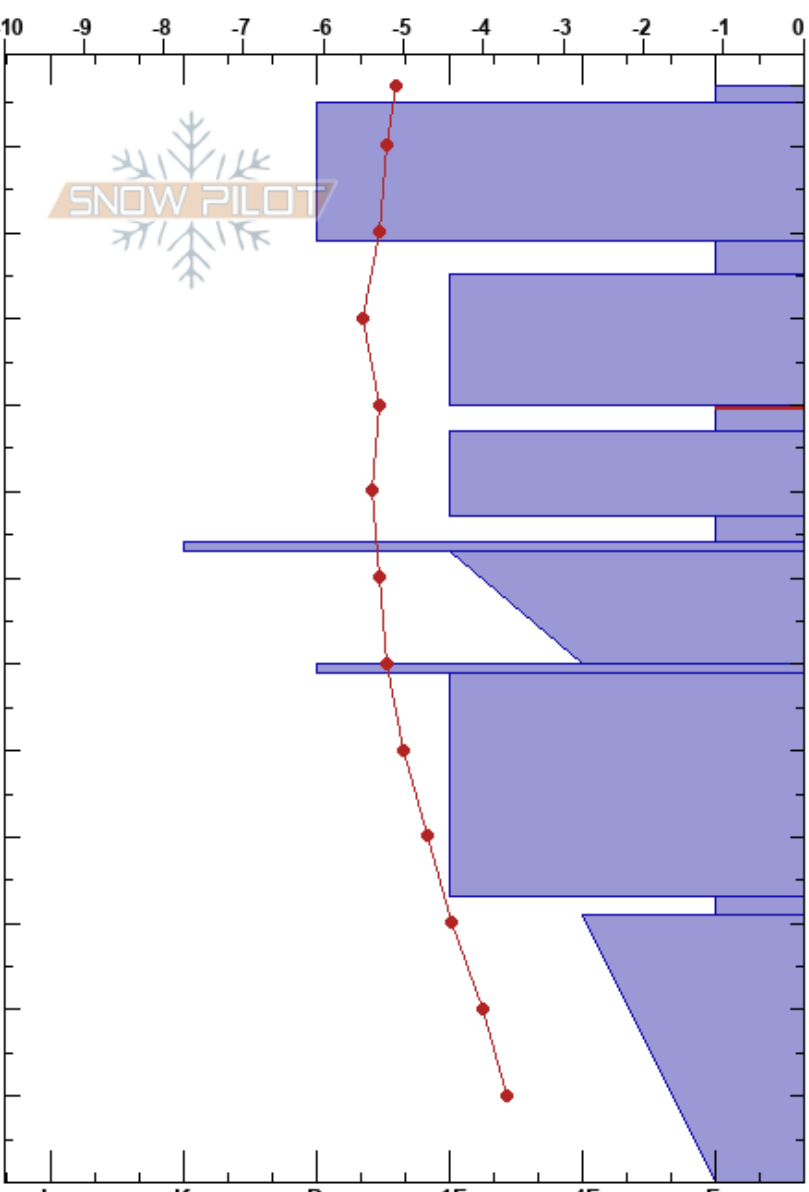

Pyhä Mustikkamaa

Ville Väkeväinen
15/02/2018 - 15:30

Stability: HS:127
Air Temperature: -4.8°C **PF:**5 90-87cm:Problematic layer

Finland
Elevation: 340 m
Aspect: N

Co-ord: 67.03087N, 27.23089E
Slope Angle: 22°
Wind Loading: yes

Sky Cover: OVC
Precipitation: NO
Wind: S Moderate

Specifics: Collapsing, localized; Cracking; Recent avalanche activity on similar slopes; Recent avalanche activity on different slopes; We skied slope

Height (cm)	Crystal		Moisture	ρ kg/m³	Stability tests & Layer comments
	Form	Size			
127	+	1			
120	•	0.5			
110	∇	2			← ECTN8 @108cm
100	•	1			
90	□	2-3			← ECTP14 @90cm
80	⊖	1-2			
80	□	2-4			
70	⊗				
70	□	2-3			
60	⊗				
50	•	1			
40					
30	□	4-6			
20					
10	^	5-10			