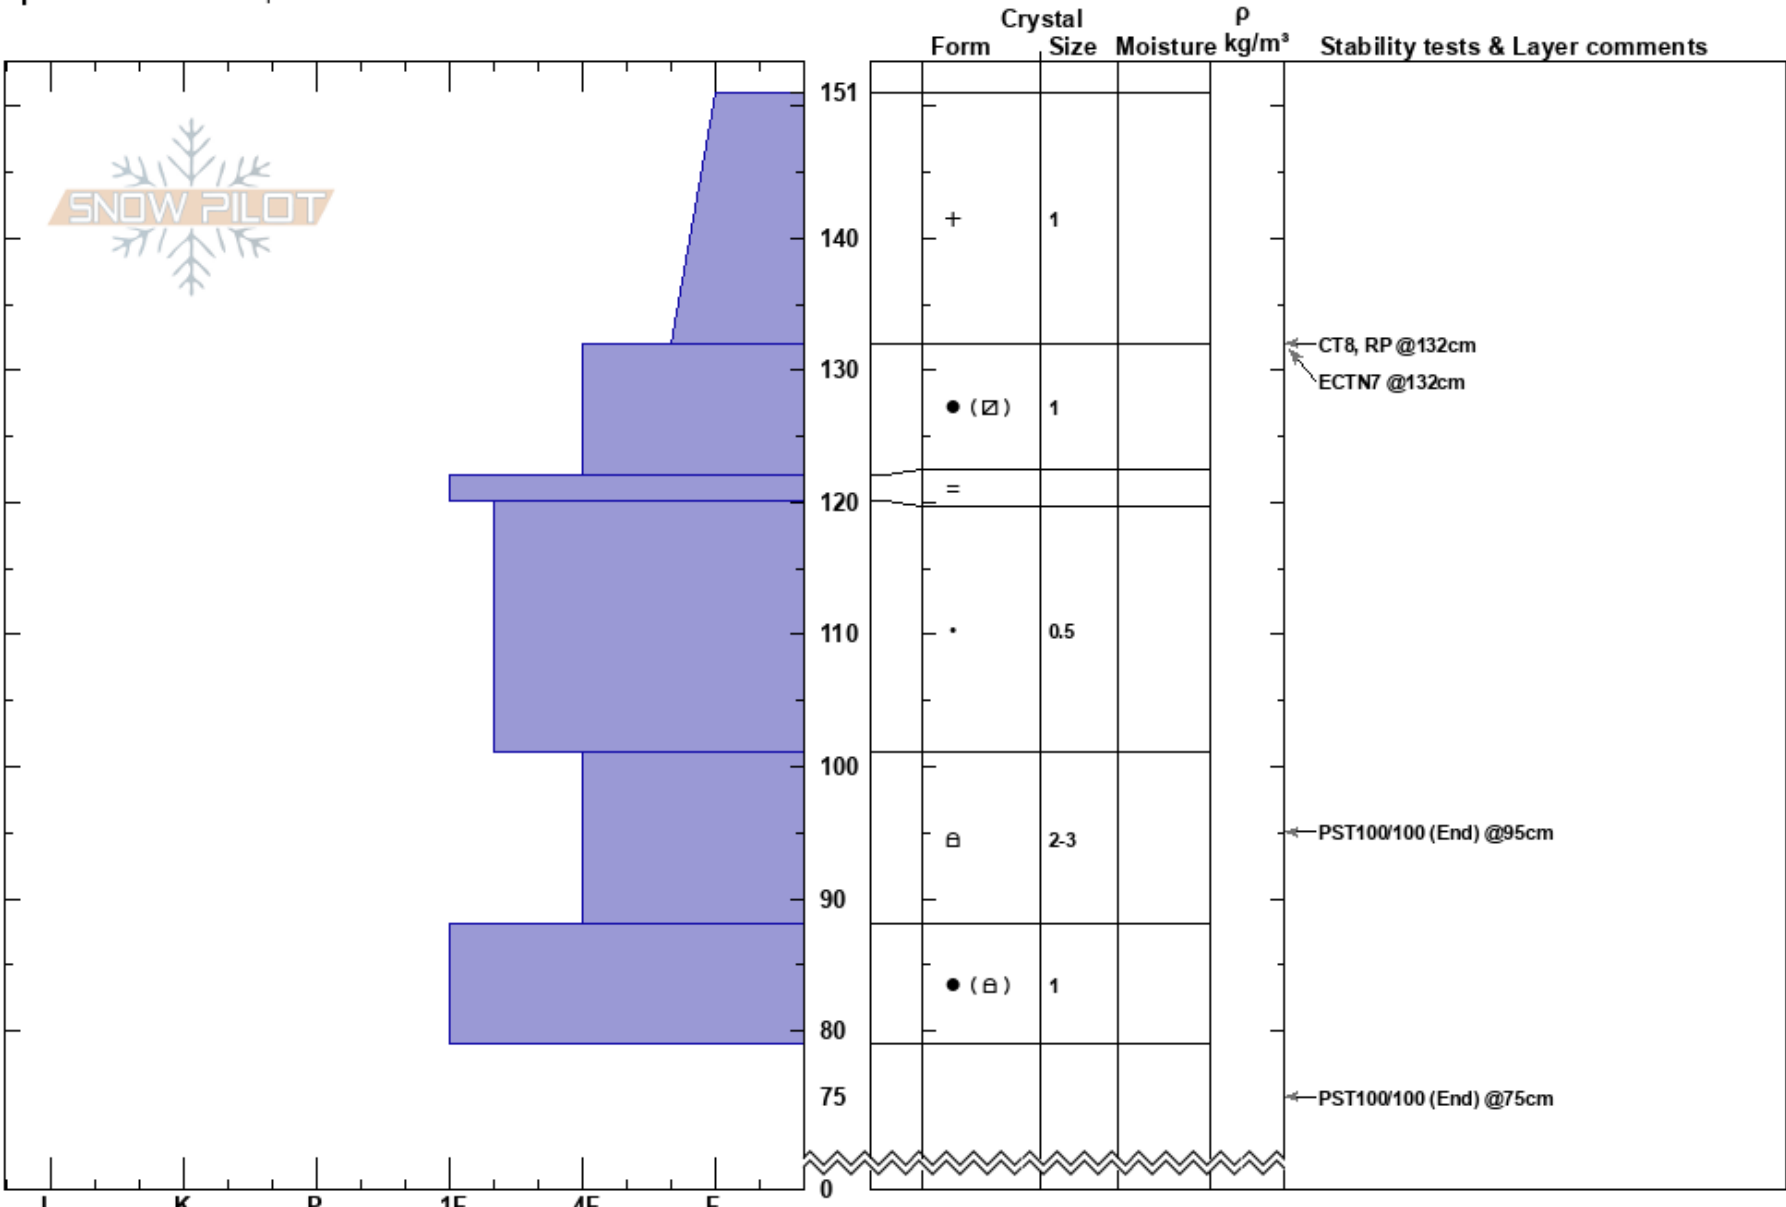

Ginny Lake Peak
 Carson Range
 NV
Elevation: 9280 ft
Aspect: 15°
Specifics: We skied slope

Daryl Teittinen
 01/19/2018 - 11:00am
Co-ord: 39.29830N, -119.94280W
Slope Angle: 24°
Wind Loading: no

Stability: Good **HS:** 151 **Layer Notes:**
Air Temperature: 0°C **PF:** 32 101-88cm: Problematic layer
Sky Cover: CLR
Precipitation: NO
Wind: Calm