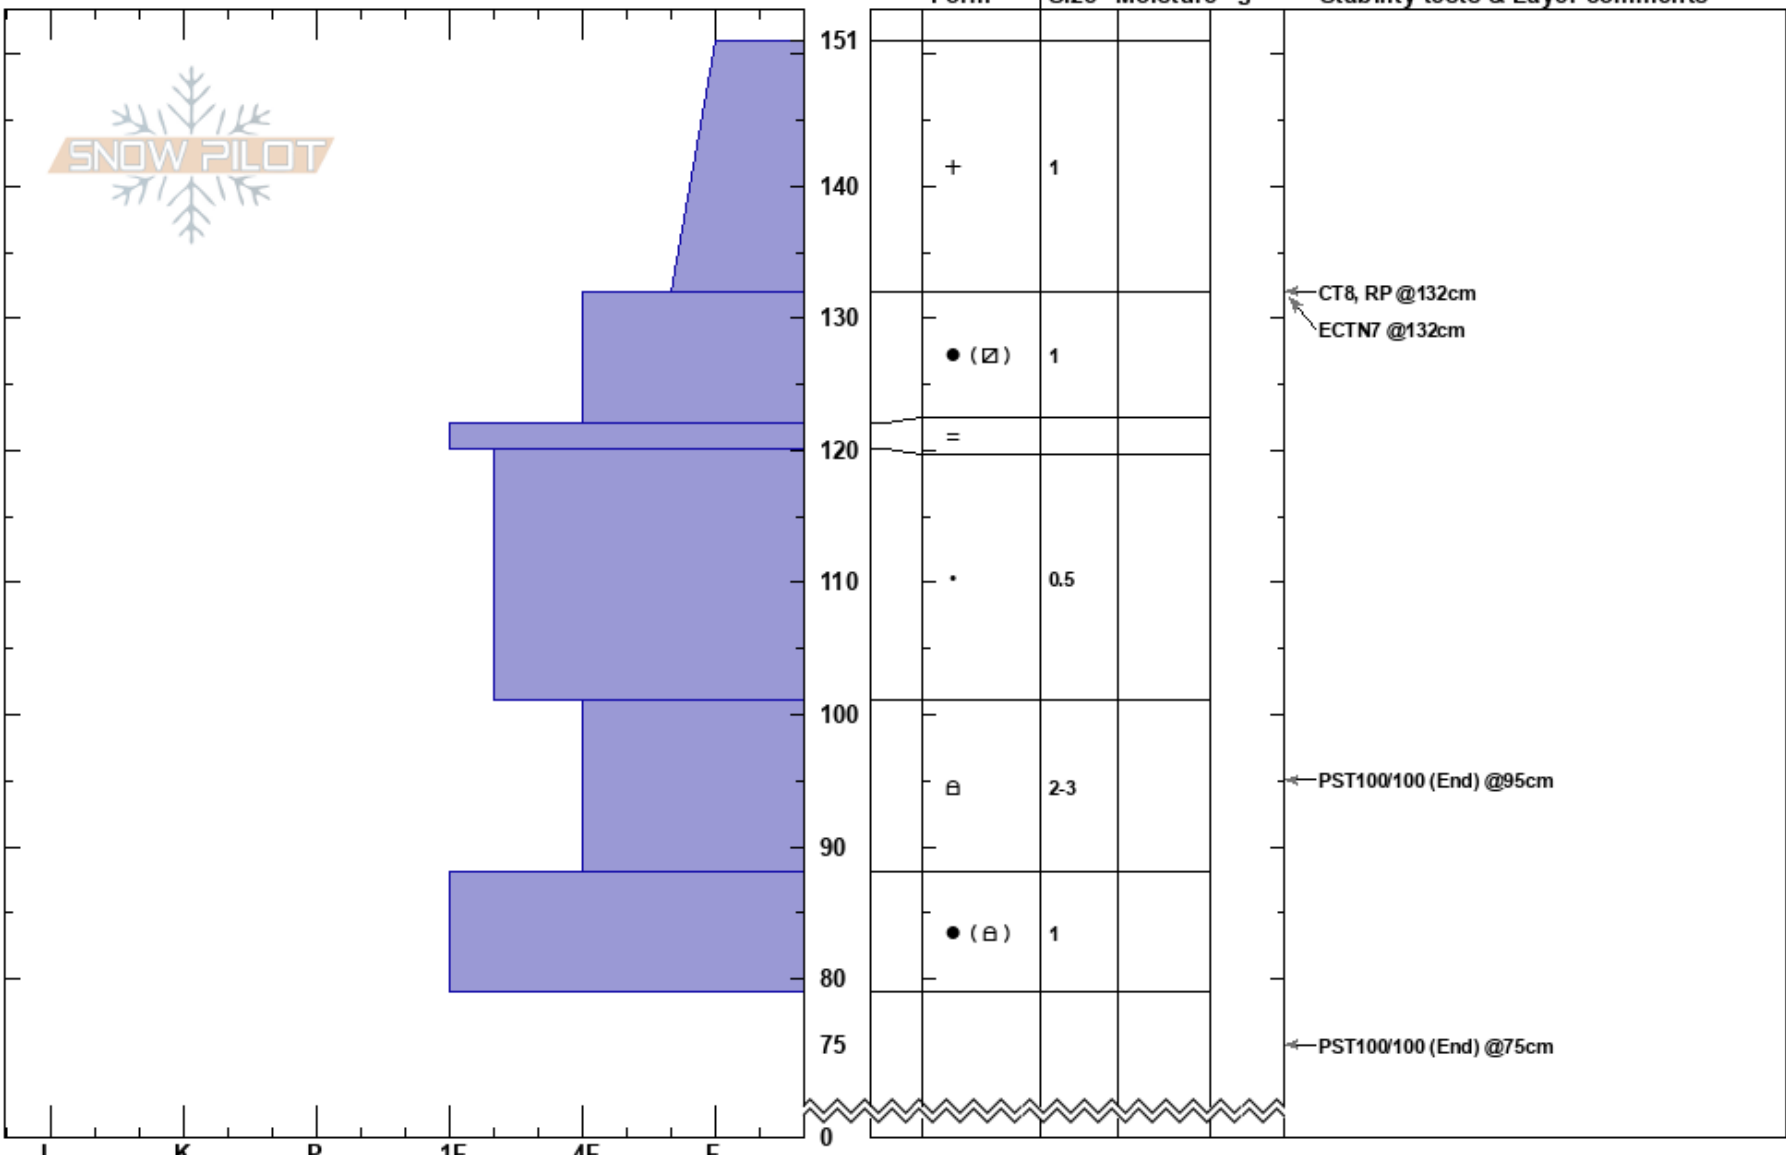

Ginny Lake Peak
 Carson Range
 NV
Elevation: 9280 ft
Aspect: 15°
Specifics: We skied slope

Daryl Teittinen
 01/19/2018 - 11:00am
Co-ord: 39.29830N, -119.94280W
Slope Angle: 24°
Wind Loading: no

Stability: Good **HS:** 151 **Layer Notes:**
Air Temperature: 0°C **PF:** 32 101-88cm: Problematic layer
Sky Cover: CLR
Precipitation: NO
Wind: Calm