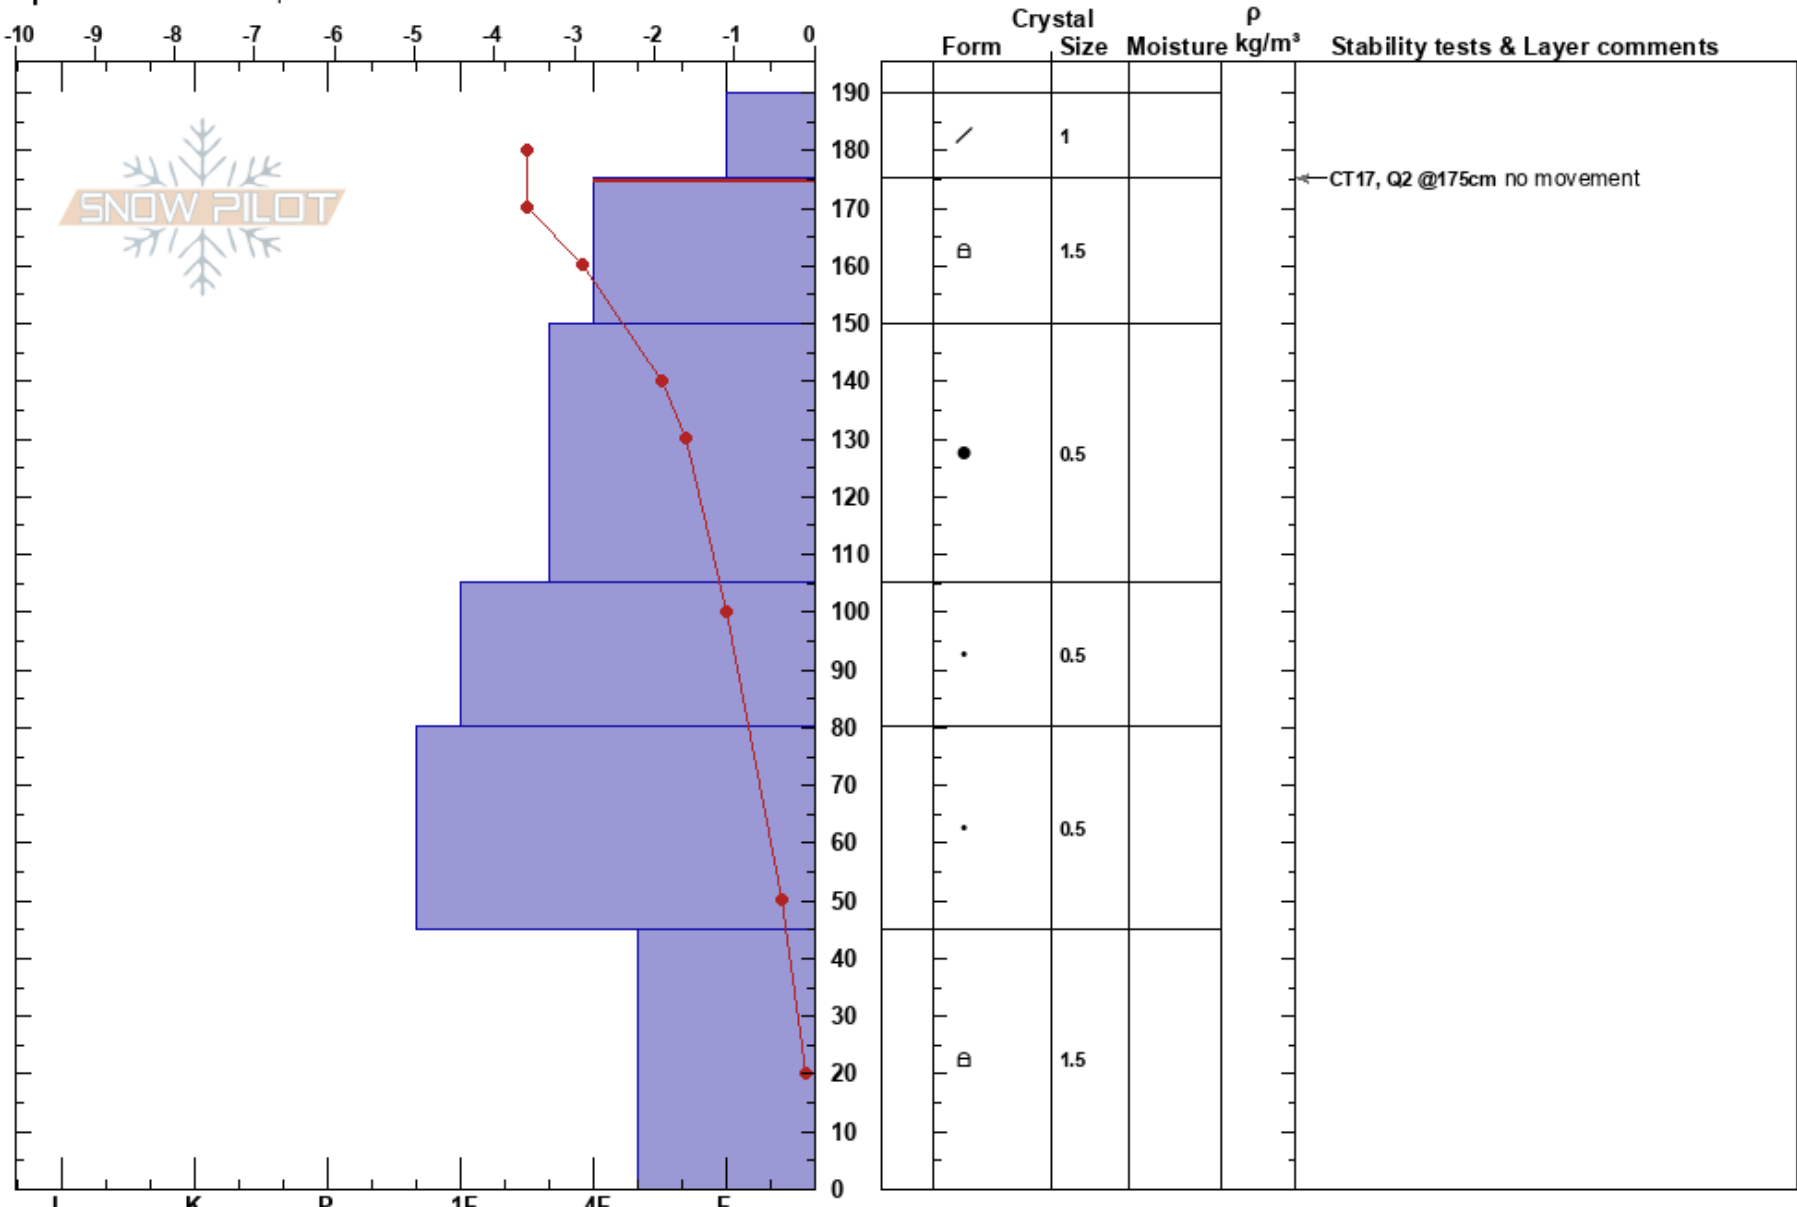

Todorka North- BASE
 Pirin
 Bulgaria
 Elevation: 2450 m
 Aspect: NE
 Specifics: We skied slope

Momchil Panayotov
 28/01/2025 - 11:00
 Co-ord: 41.75347N, 23.43816E
 Slope Angle: 35°
 Wind Loading: previous

Stability: Good HS:190
 Air Temperature: 2.5°C PF:25 175-150cm:Problematic layer
 Sky Cover: CLR PS:10
 Precipitation: NO
 Wind: SW Moderate

Notes: Wind crust above old powdery snow. At higher elevation the crust is a hard slab on some places, potential cracking if heavily loaded (jumps). More problematic is Eastern exposure.