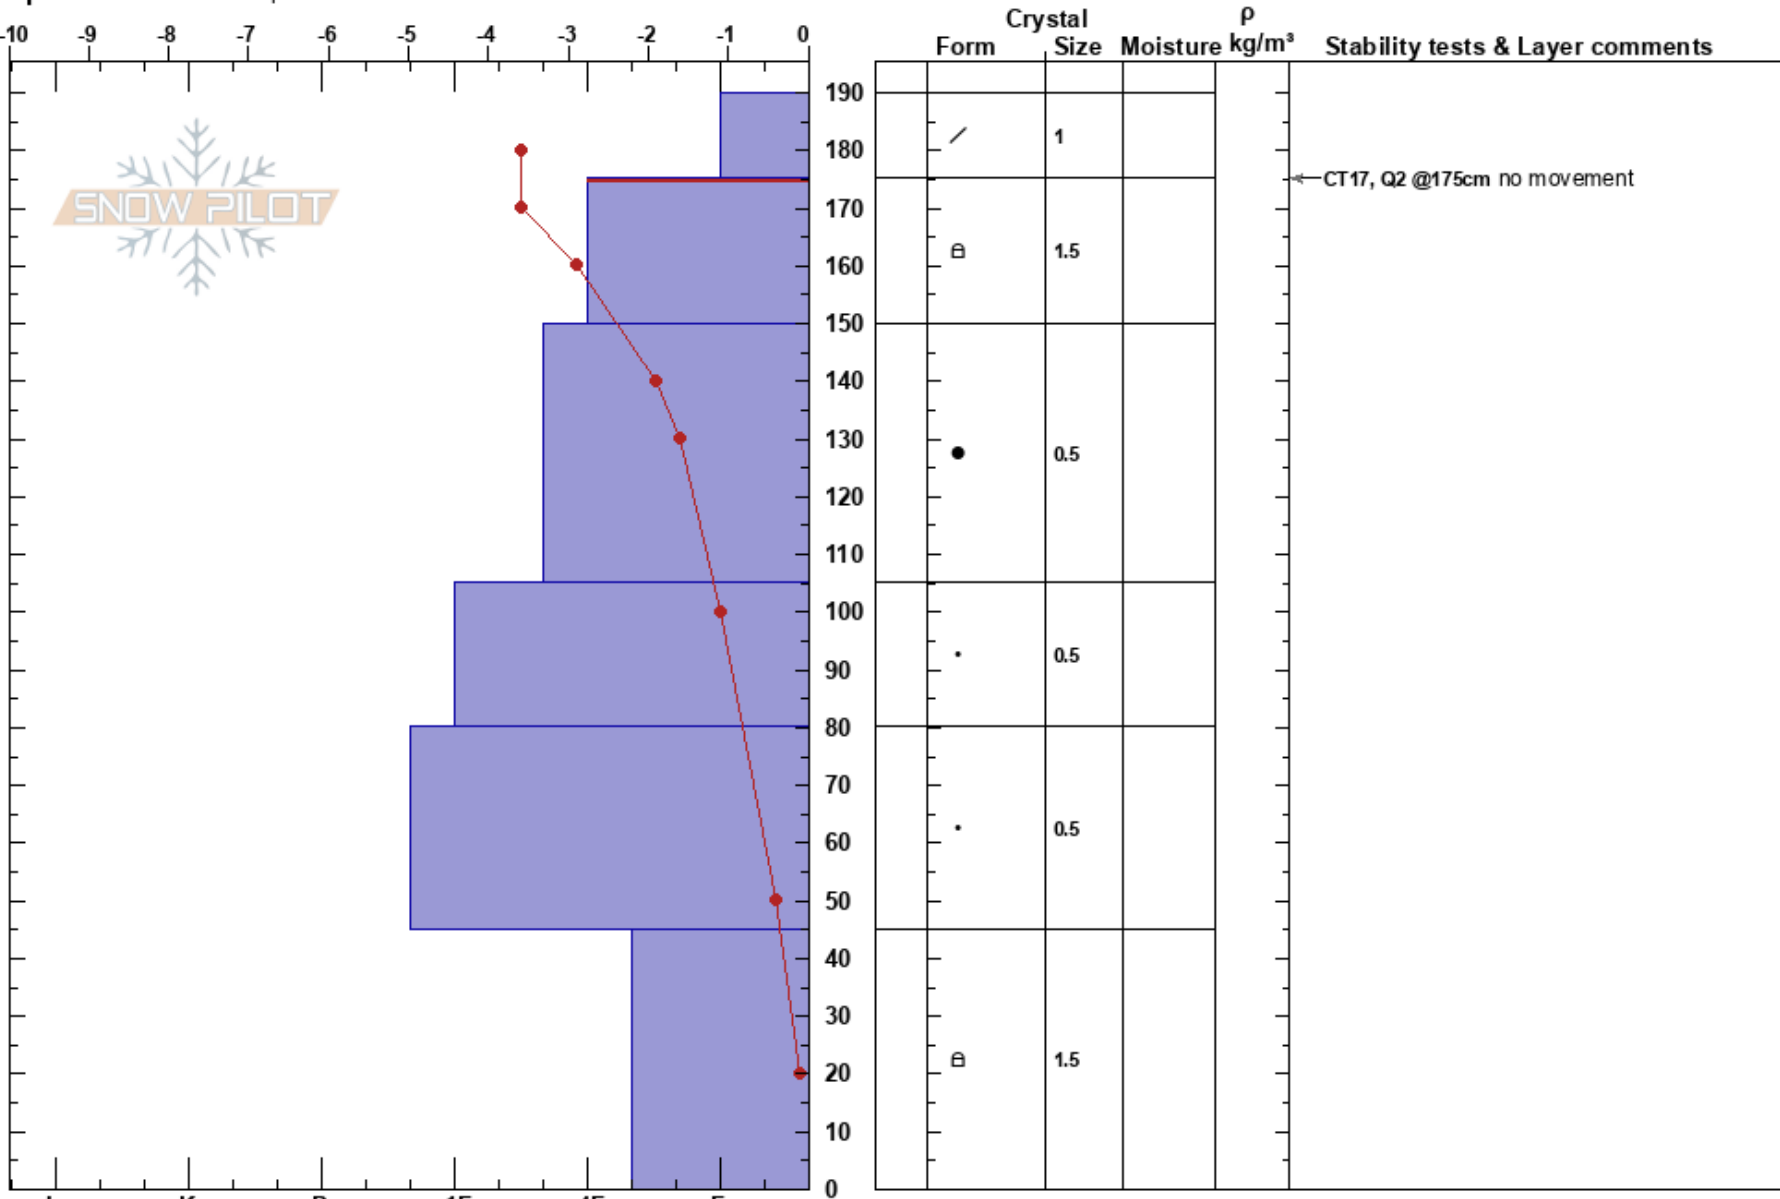

Todorka North- BASE
 Pirin
 Bulgaria
Elevation: 2450 m
Aspect: NE
Specifics: We skied slope

Momchil Panayotov
 28/01/2025 - 11:00
Co-ord: 41.75347N, 23.43816E
Slope Angle: 35°
Wind Loading: previous

Stability: Good **HS:**190 **Layer Notes:**
Air Temperature: 2.5°C **PF:**25 175-150cm:Problematic layer
Sky Cover: CLR **PS:** 10
Precipitation: NO
Wind: SW Moderate

Notes: Wind crust above old powdery snow. At higher elevation the crust is a hard slab on some places, potential cracking if heavily loaded (jumps). More problematic is Eastern exposure.