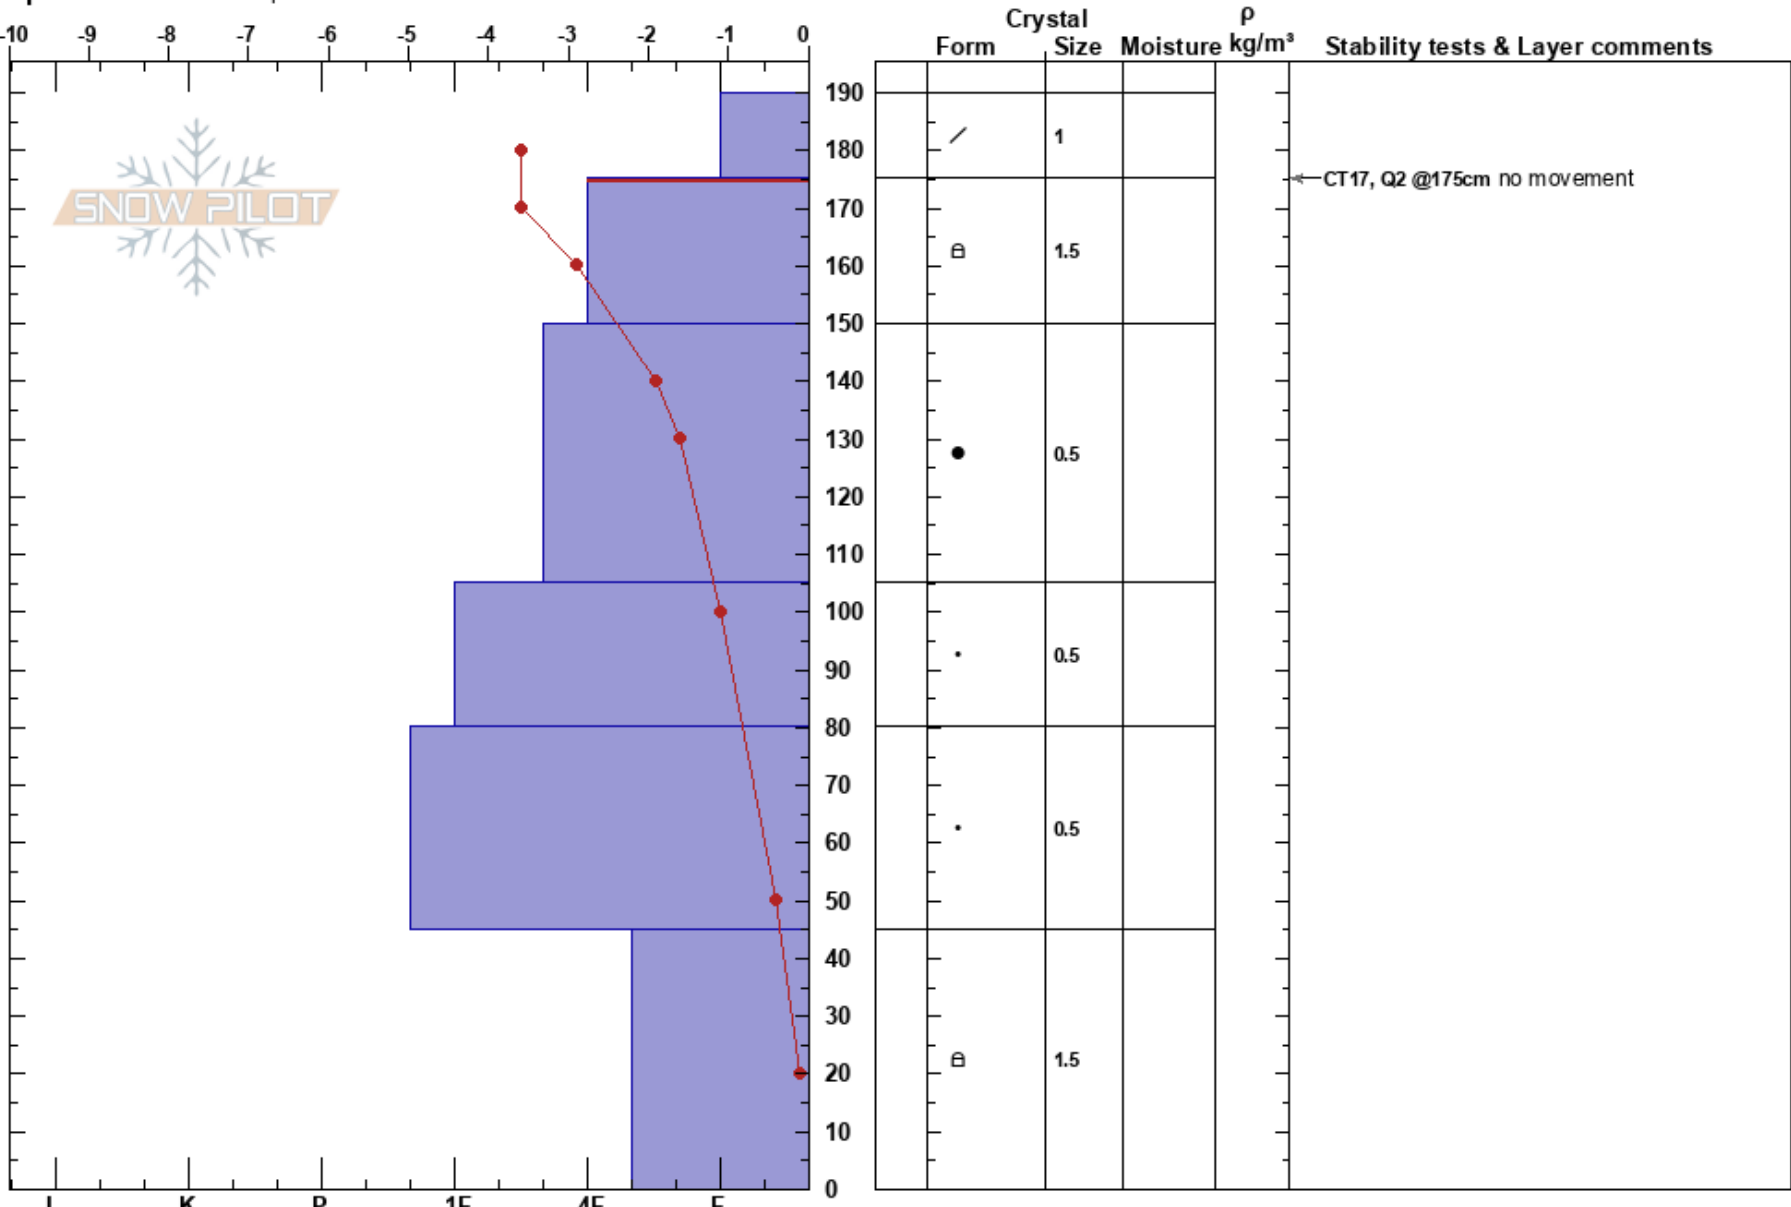

Todorka North- BASE
 Pirin
 Bulgaria
 Elevation: 2450 m
 Aspect: NE
 Specifics: We skied slope

Momchil Panayotov
 28/01/2025 - 11:00
 Co-ord: 41.75347N, 23.43816E
 Slope Angle: 35°
 Wind Loading: previous

Stability: Good
 Air Temperature: 2.5°C
 Sky Cover: CLR
 Precipitation: NO
 Wind: SW Moderate

HS:190
 PF:25 175-150cm:Problematic layer
 PS:10

Notes: Wind crust above old powdery snow. At higher elevation the crust is a hard slab on some places, potential cracking if heavily loaded (jumps). More problematic is Eastern exposure.