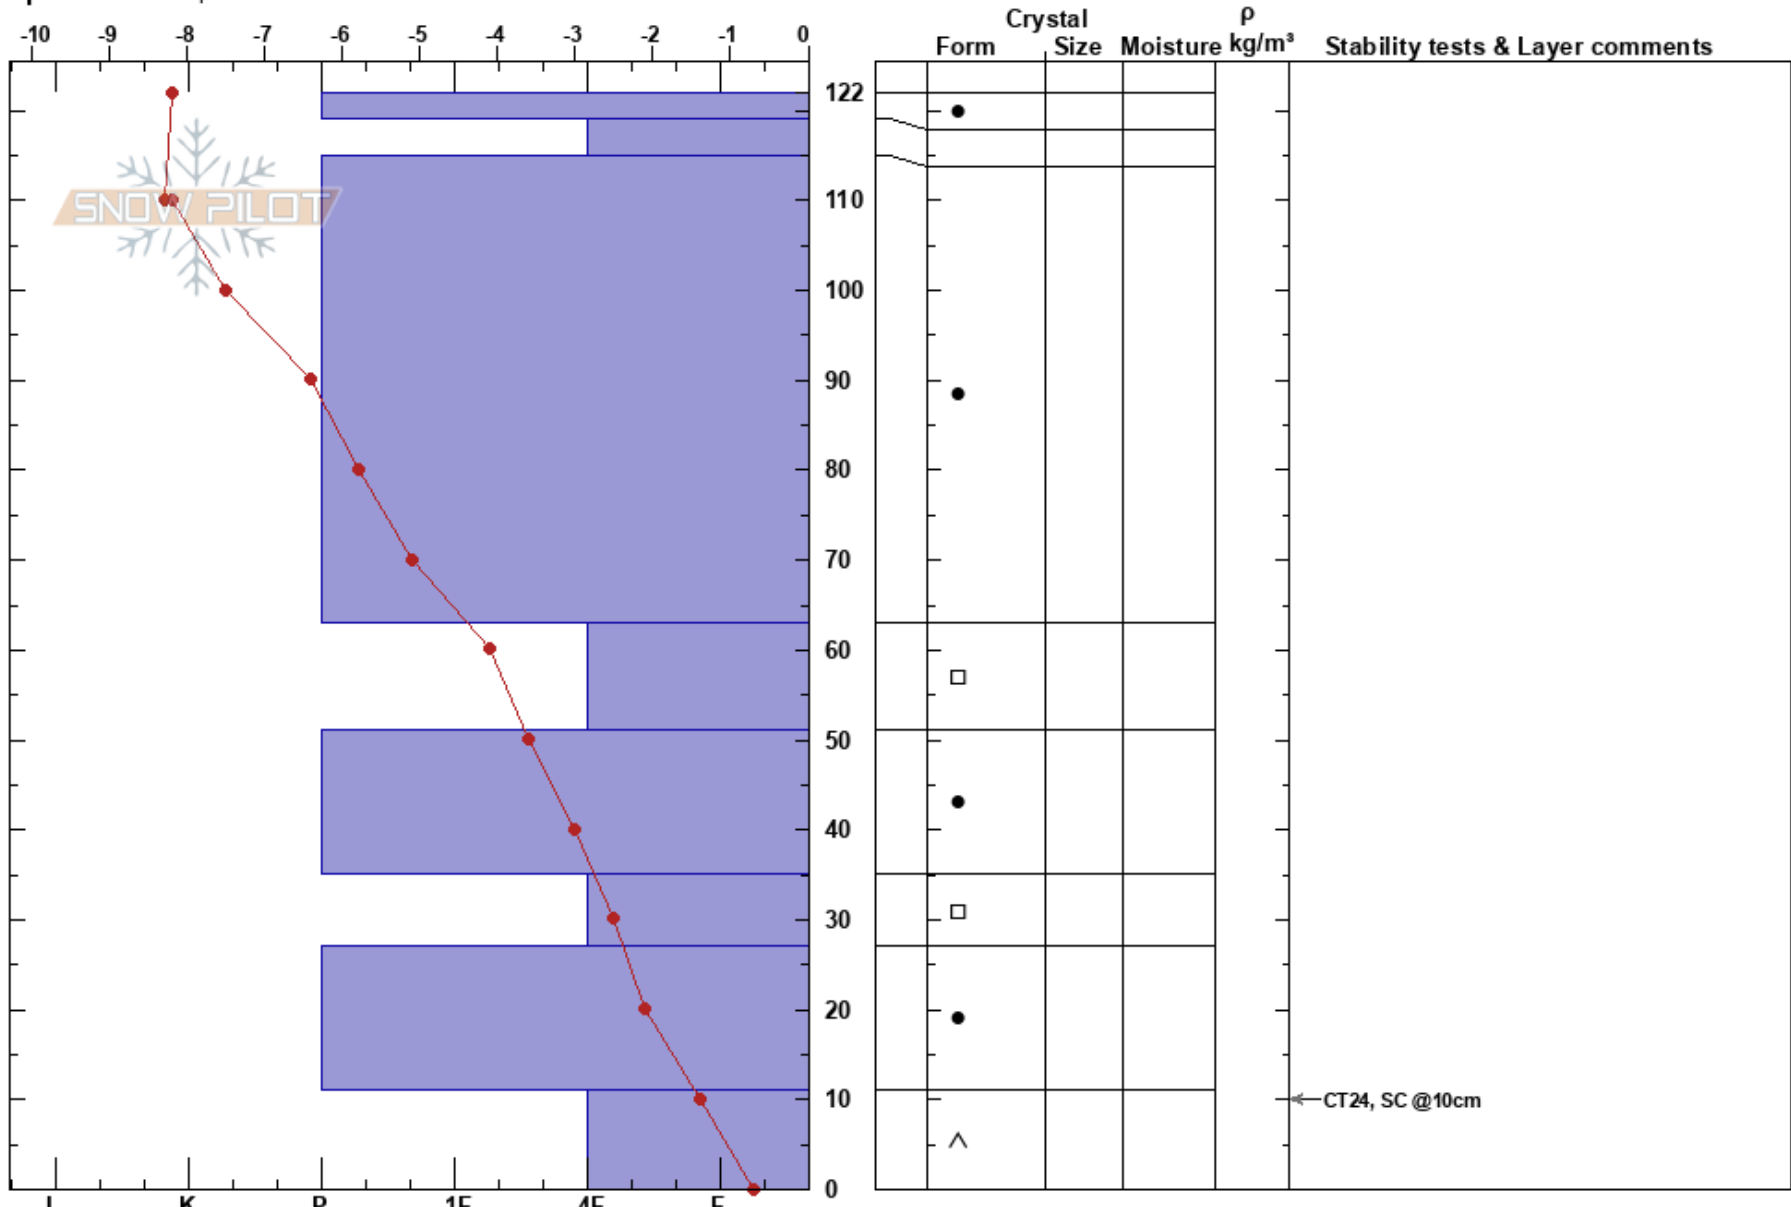

Syd L. Murtsertoppen
 Hemavan
 Sweden
Elevation: 739 m
Aspect: SW
Specifics: Poor pit location

Wolfgang Hauber
 17/02/2018 - 15:17
Co-ord:
Slope Angle: 25°
Wind Loading: previous

Stability: **HS:**122 **Layer Notes:**
Air Temperature: -7.6°C **PF:**3
Sky Cover: BKN
Precipitation: S-1
Wind: S Light Breeze