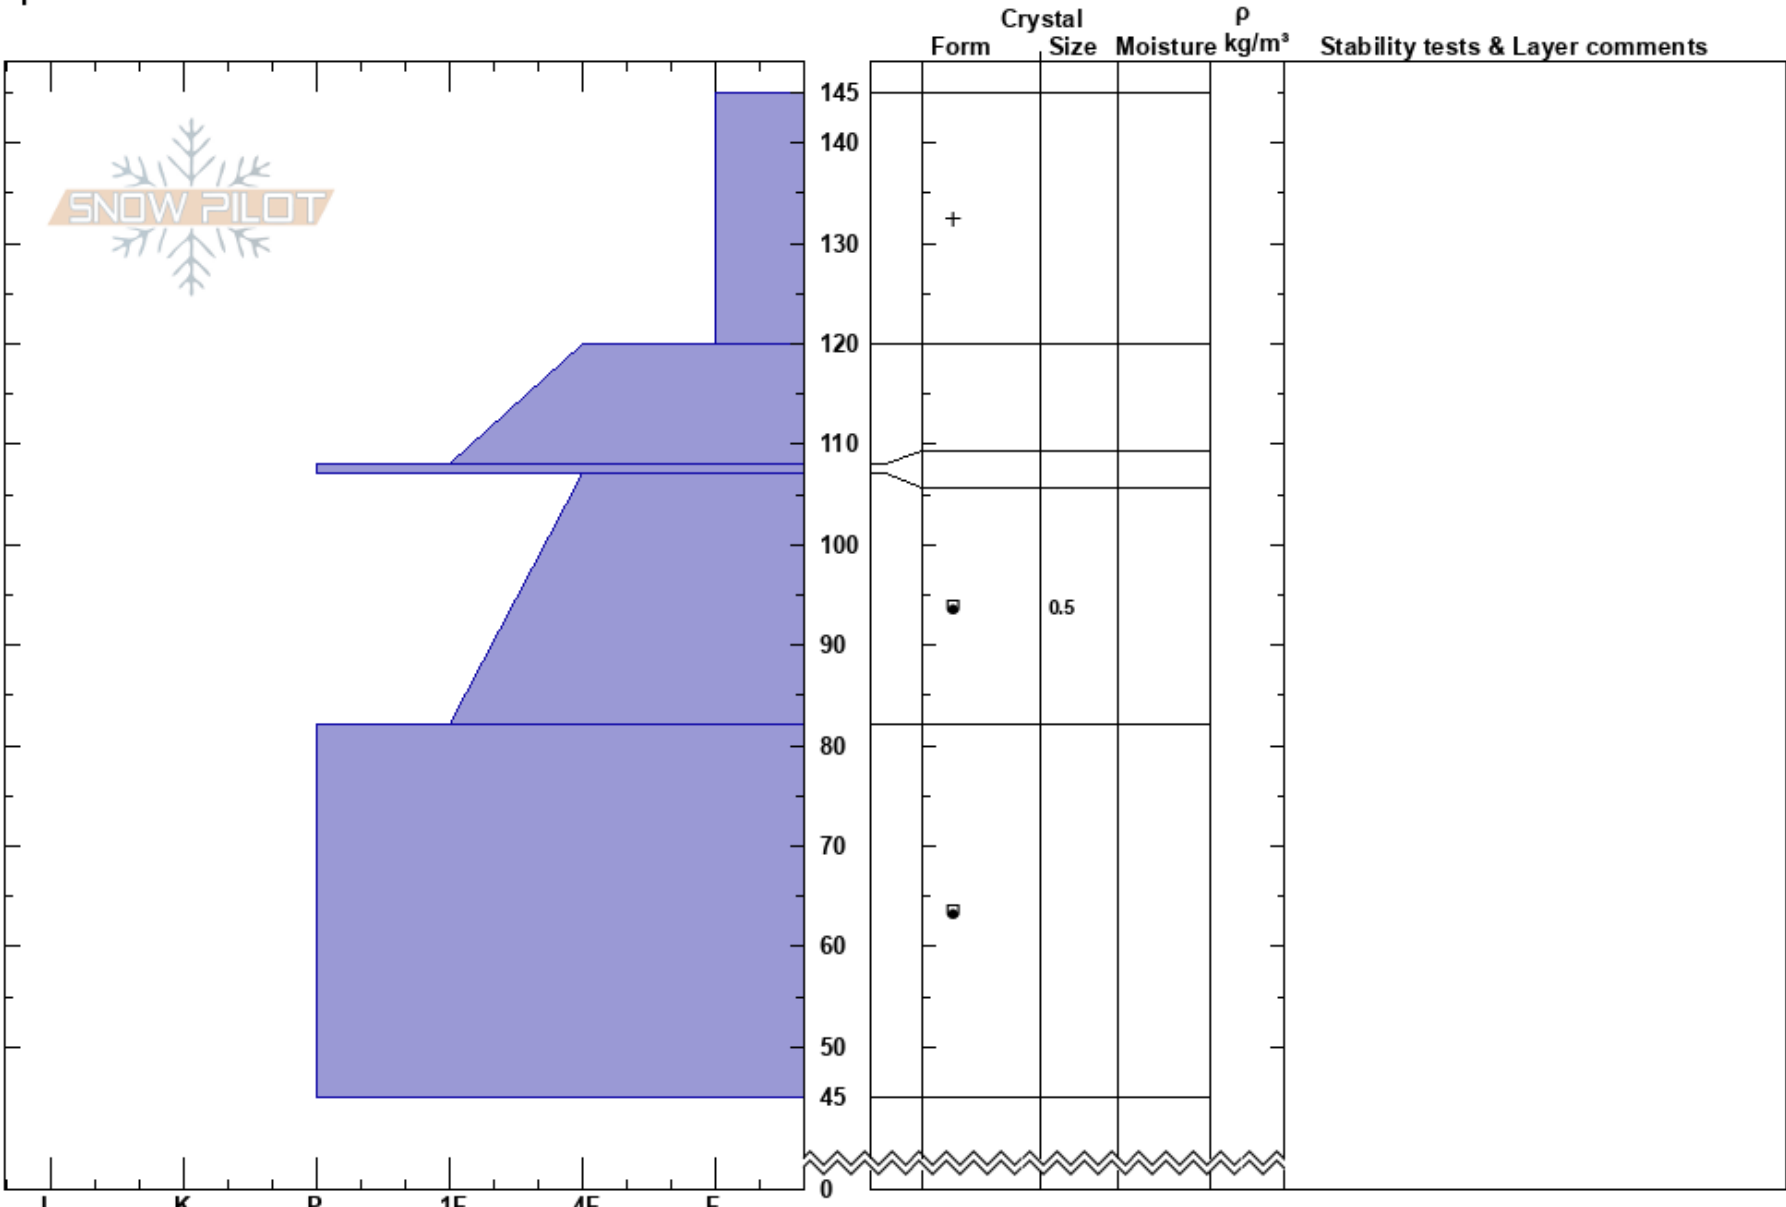

TJ Trees
 Eastern Sierra Nevada
 CA
Elevation: 10400 ft
Aspect: 80°
Specifics:

Ben Gerber
 01/27/2025 - 11:35am
Co-ord: 37.57954N, -119.00436W
Slope Angle: 26°
Wind Loading: yes

Stability: **HS:**145 **Layer Notes:**
Air Temperature: 12°F **PF:**40 **120-108cm:**Problematic layer
Sky Cover: OVC
Precipitation: S-1
Wind: E Light Breeze

Notes: Highly variable snow depths (90cm to 300cm) in this wind affected, rocky area. 145cm was about average