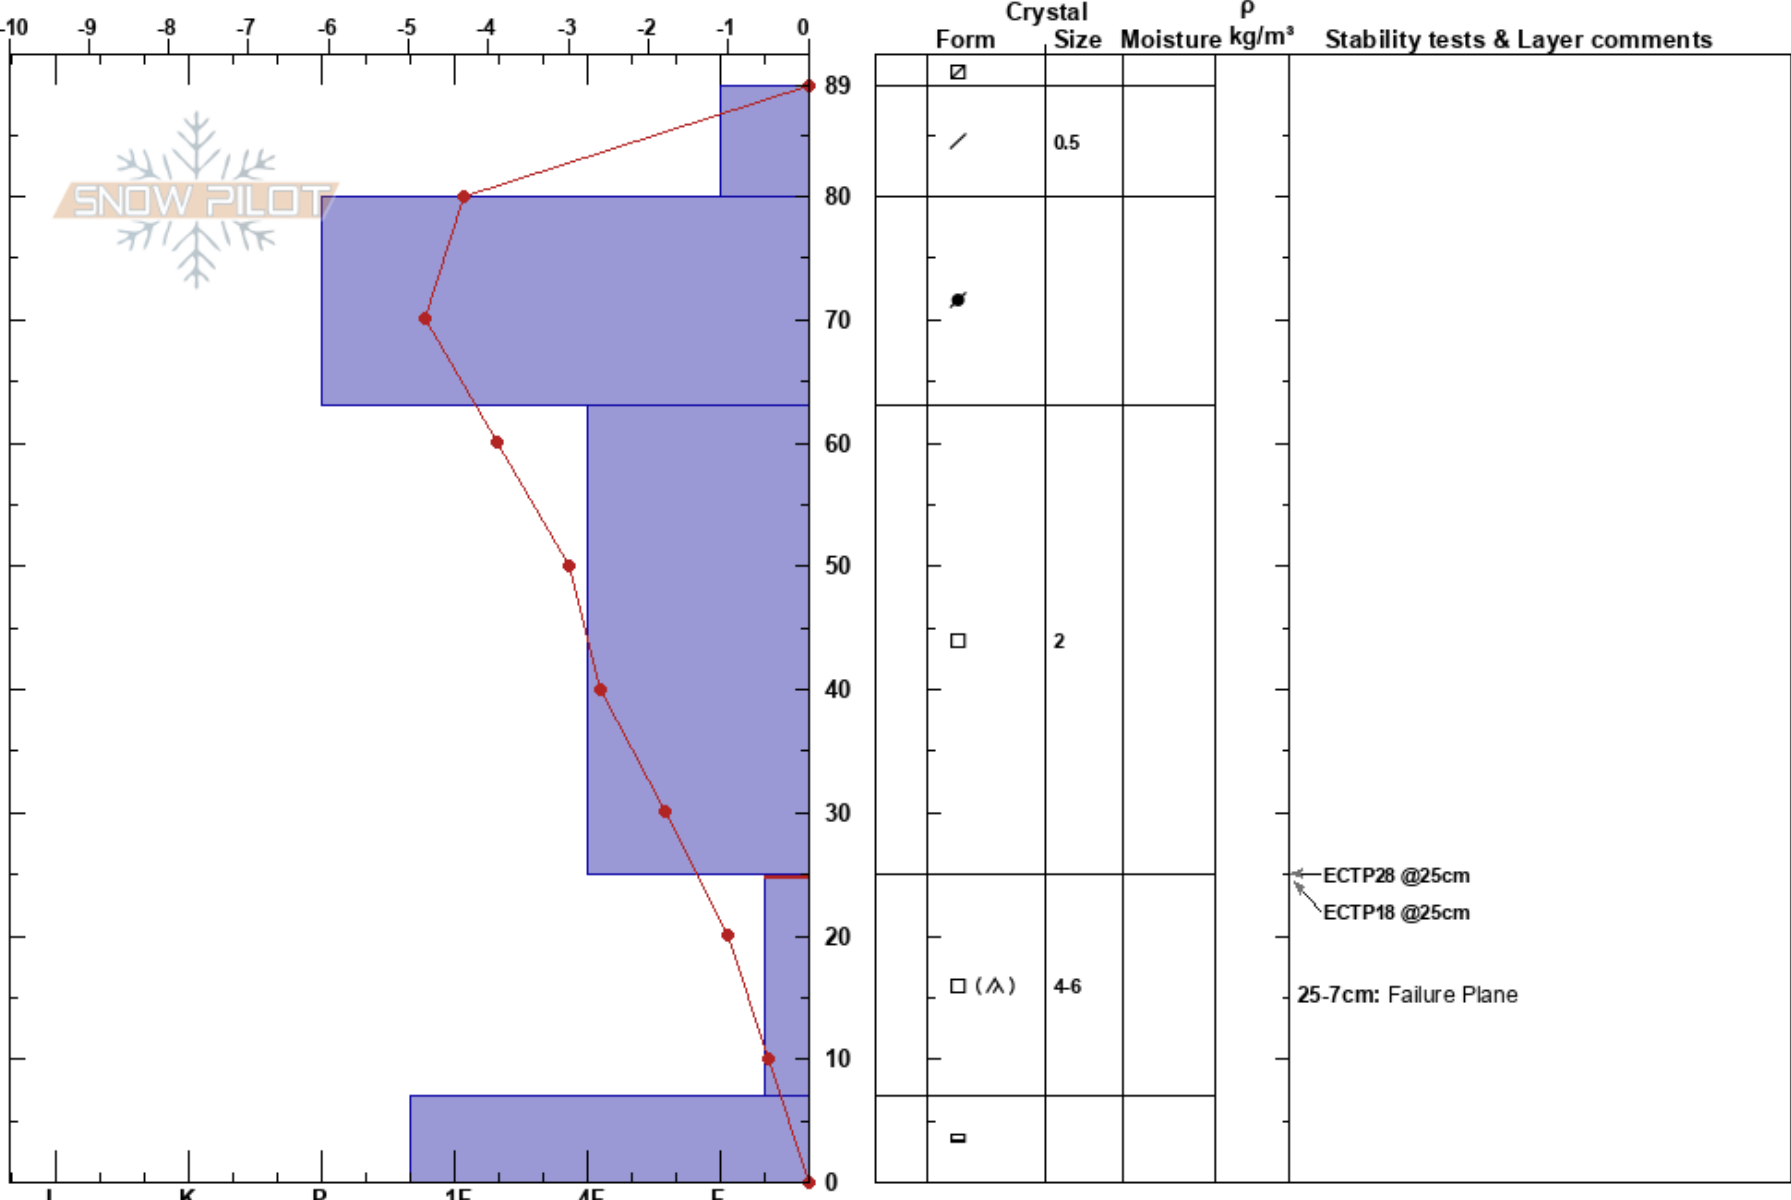

Forest Lake E 9440'  
 Southern Wasatch  
 UT  
**Elevation:** 9440 ft  
**Aspect:** 90°

Dave Kelly  
 01/28/2025 - 12:15pm  
**Co-ord:** 40.50291N, -111.59233W  
**Slope Angle:** 35°  
**Wind Loading:**

**Stability:**  
**Air Temperature:**  
**Sky Cover:** CLR  
**Precipitation:** NO  
**Wind:** Light Breeze

**HS:**89  
**Layer Notes:**  
 25-7cm: Failure Plane  
 25-7cm: Problematic layer

**Specifics:** Recent avalanche activity on similar slopes

**Notes:** Crown Profile with Trent M. and Drew H. Red line marks fracture plane/bed surface