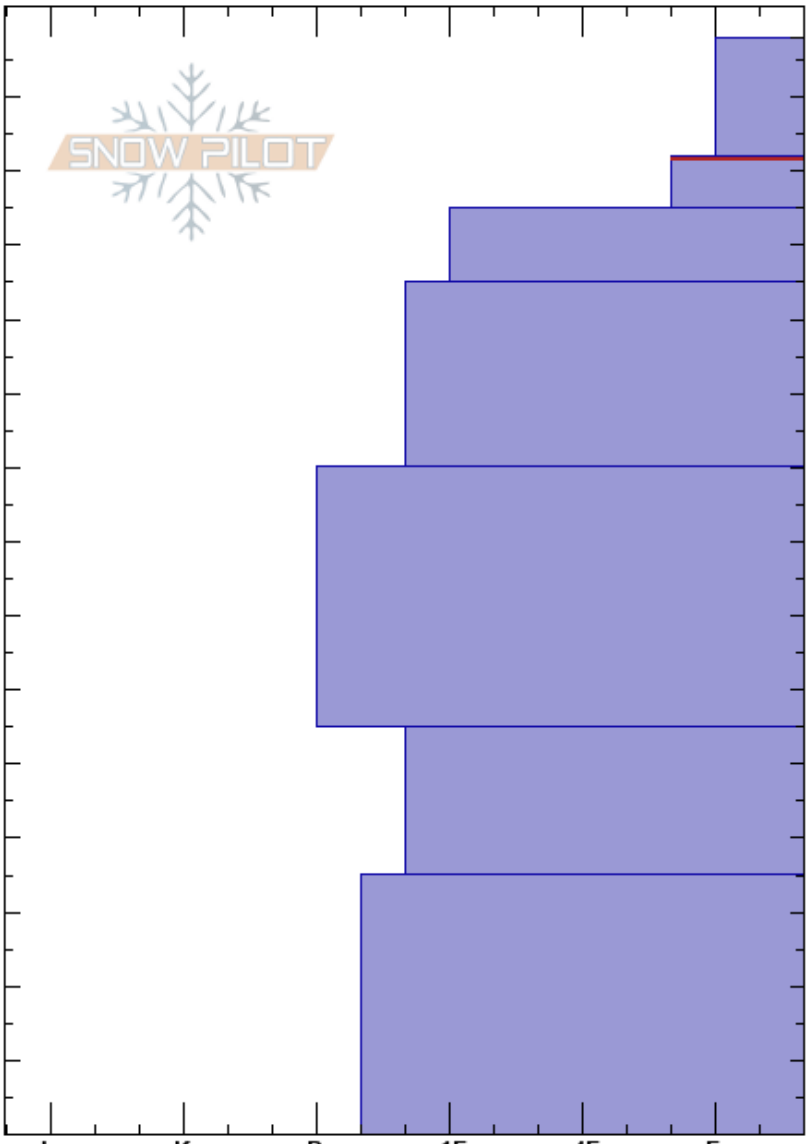

Tuscarora Bowl
 Wasatch Range
 UT
 Elevation: 10150 ft
 Aspect: N
 Specifics:

Bo Torrey
 01/28/2025 - 12:25pm
 Co-ord: 40.58644N, -111.59675W
 Slope Angle: 29°
 Wind Loading: previous

Stability:
 Air Temperature:
 Sky Cover: CLR
 Precipitation: NO
 Wind: SE Light Breeze

HS:148
 PF:30
 PS:15
 132-125cm:Problematic layer

Height (cm)	Crystal		Moisture	ρ kg/m ³	Stability tests & Layer comments
	Form	Size			
148					
140	/	0.5-1			
130	⊖ (⊖)	0.5			← ECTN4 @130cm ← CT3, RP @130cm
120	/ (·)	1(0.5)			
110					← ECTN28 @116cm ← CT21, RP @116cm
100	•	0.5-1			
90					
80					
70	•	0.3			
60					
50	⊖	1			
40					
30					
20	⊖	1.5			
10					
0					