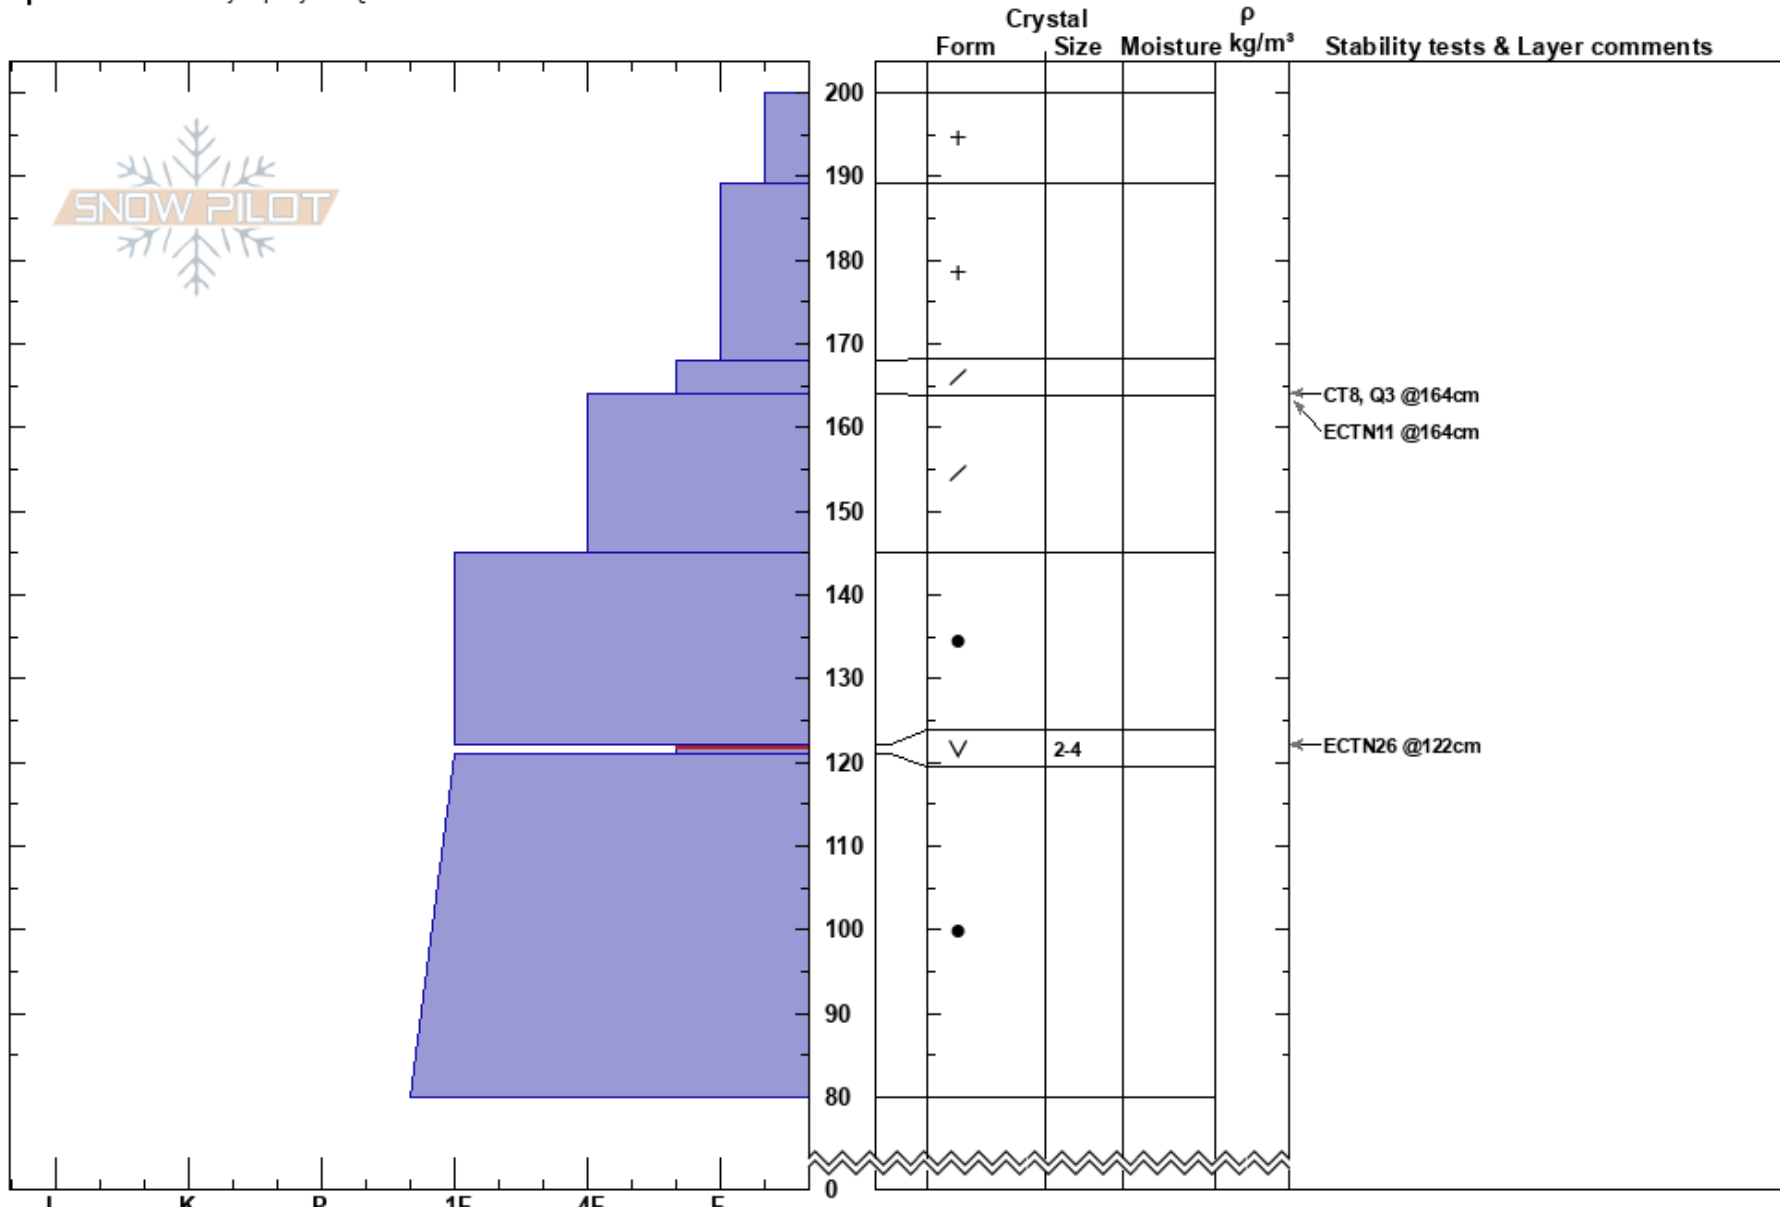

Cabin Creek SW
 Madison Range-S
 MT
 Elevation: 8400 ft
 Aspect: 240°
 Specifics: Instability rapidly rising

Eric Knoff
 02/16/2018 - 1:00pm
 Co-ord: 44.86826N, -111.12865W
 Slope Angle: 22°
 Wind Loading: no

Stability:
 Air Temperature: -6°C
 Sky Cover: OVC
 Precipitation: S1
 Wind: SW Moderate

HS:200
 Layer Notes:
 122-121cm: Problematic layer

Notes: Snowing and blowing. New snow instabilities were the main concern.