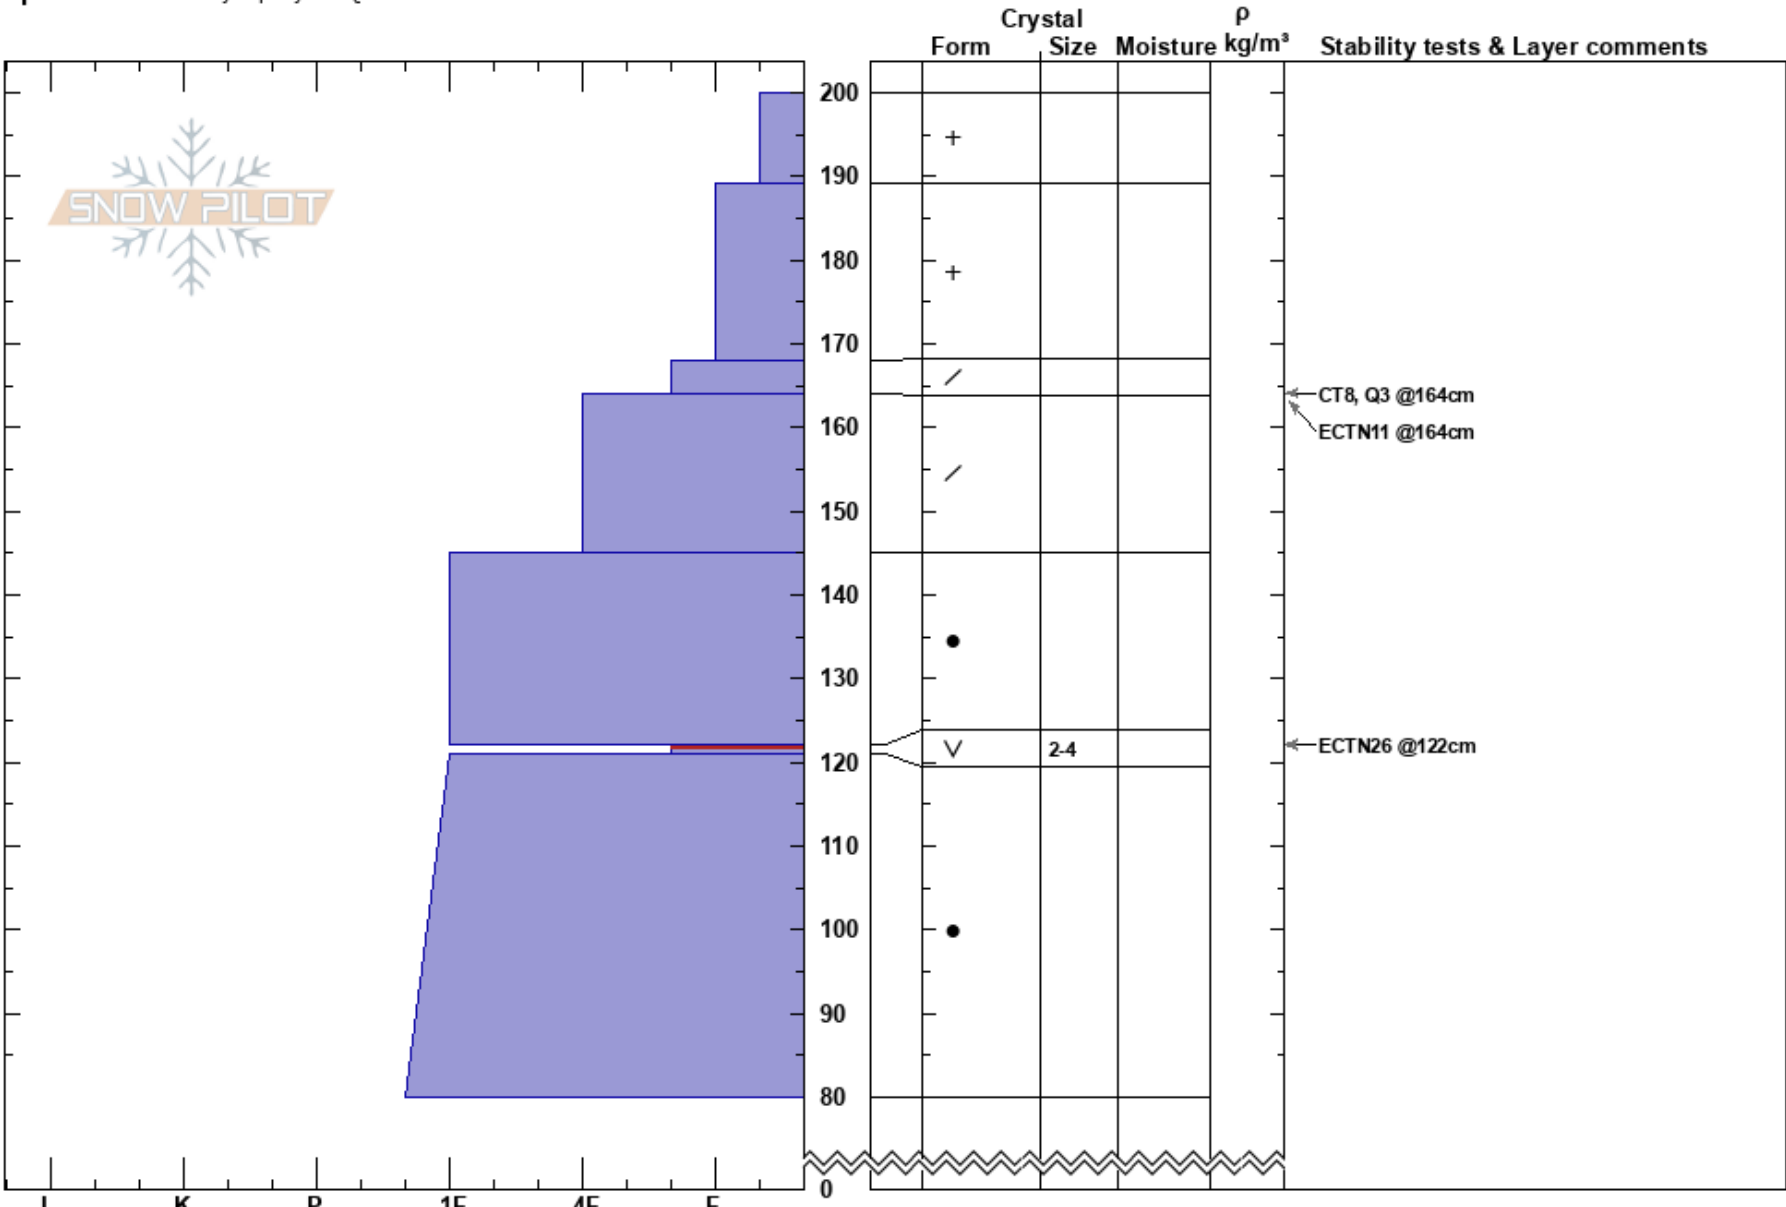

Cabin Creek SW
 Madison Range-S
 MT
 Elevation: 8400 ft
 Aspect: 240°
 Specifics: Instability rapidly rising

Eric Knoff
 02/16/2018 - 1:00pm
 Co-ord: 44.86826N, -111.12865W
 Slope Angle: 22°
 Wind Loading: no

Stability:
 Air Temperature: -6°C
 Sky Cover: OVC
 Precipitation: S1
 Wind: SW Moderate

HS:200
 Layer Notes:
 122-121cm: Problematic layer

Notes: Snowing and blowing. New snow instabilities were the main concern.