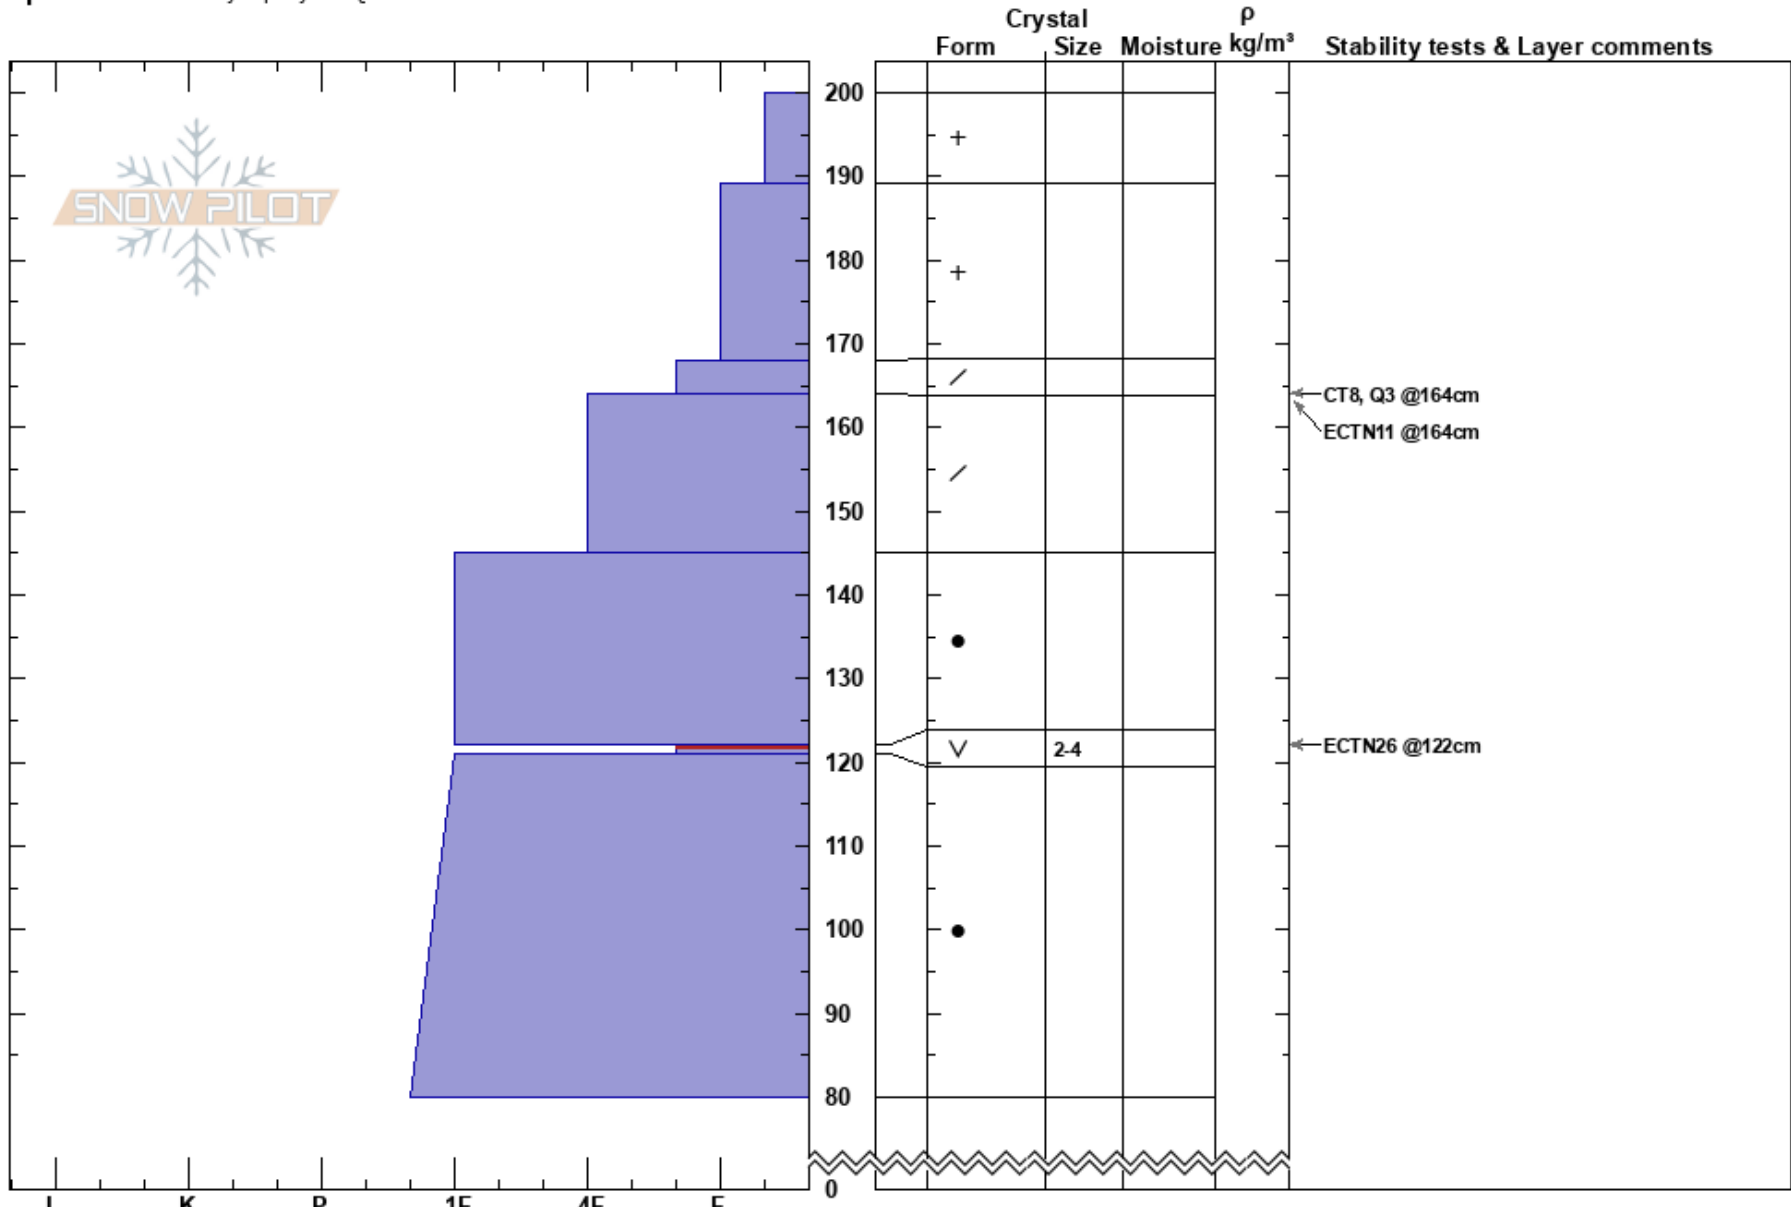

Cabin Creek SW  
 Madison Range-S  
 MT  
 Elevation: 8400 ft  
 Aspect: 240°  
 Specifics: Instability rapidly rising

Eric Knoff  
 02/16/2018 - 1:00pm  
 Co-ord: 44.86826N, -111.12865W  
 Slope Angle: 22°  
 Wind Loading: no

Stability:  
 Air Temperature: -6°C  
 Sky Cover: OVC  
 Precipitation: S1  
 Wind: SW Moderate

HS:200  
 Layer Notes:  
 122-121cm: Problematic layer

Notes: Snowing and blowing. New snow instabilities were the main concern.