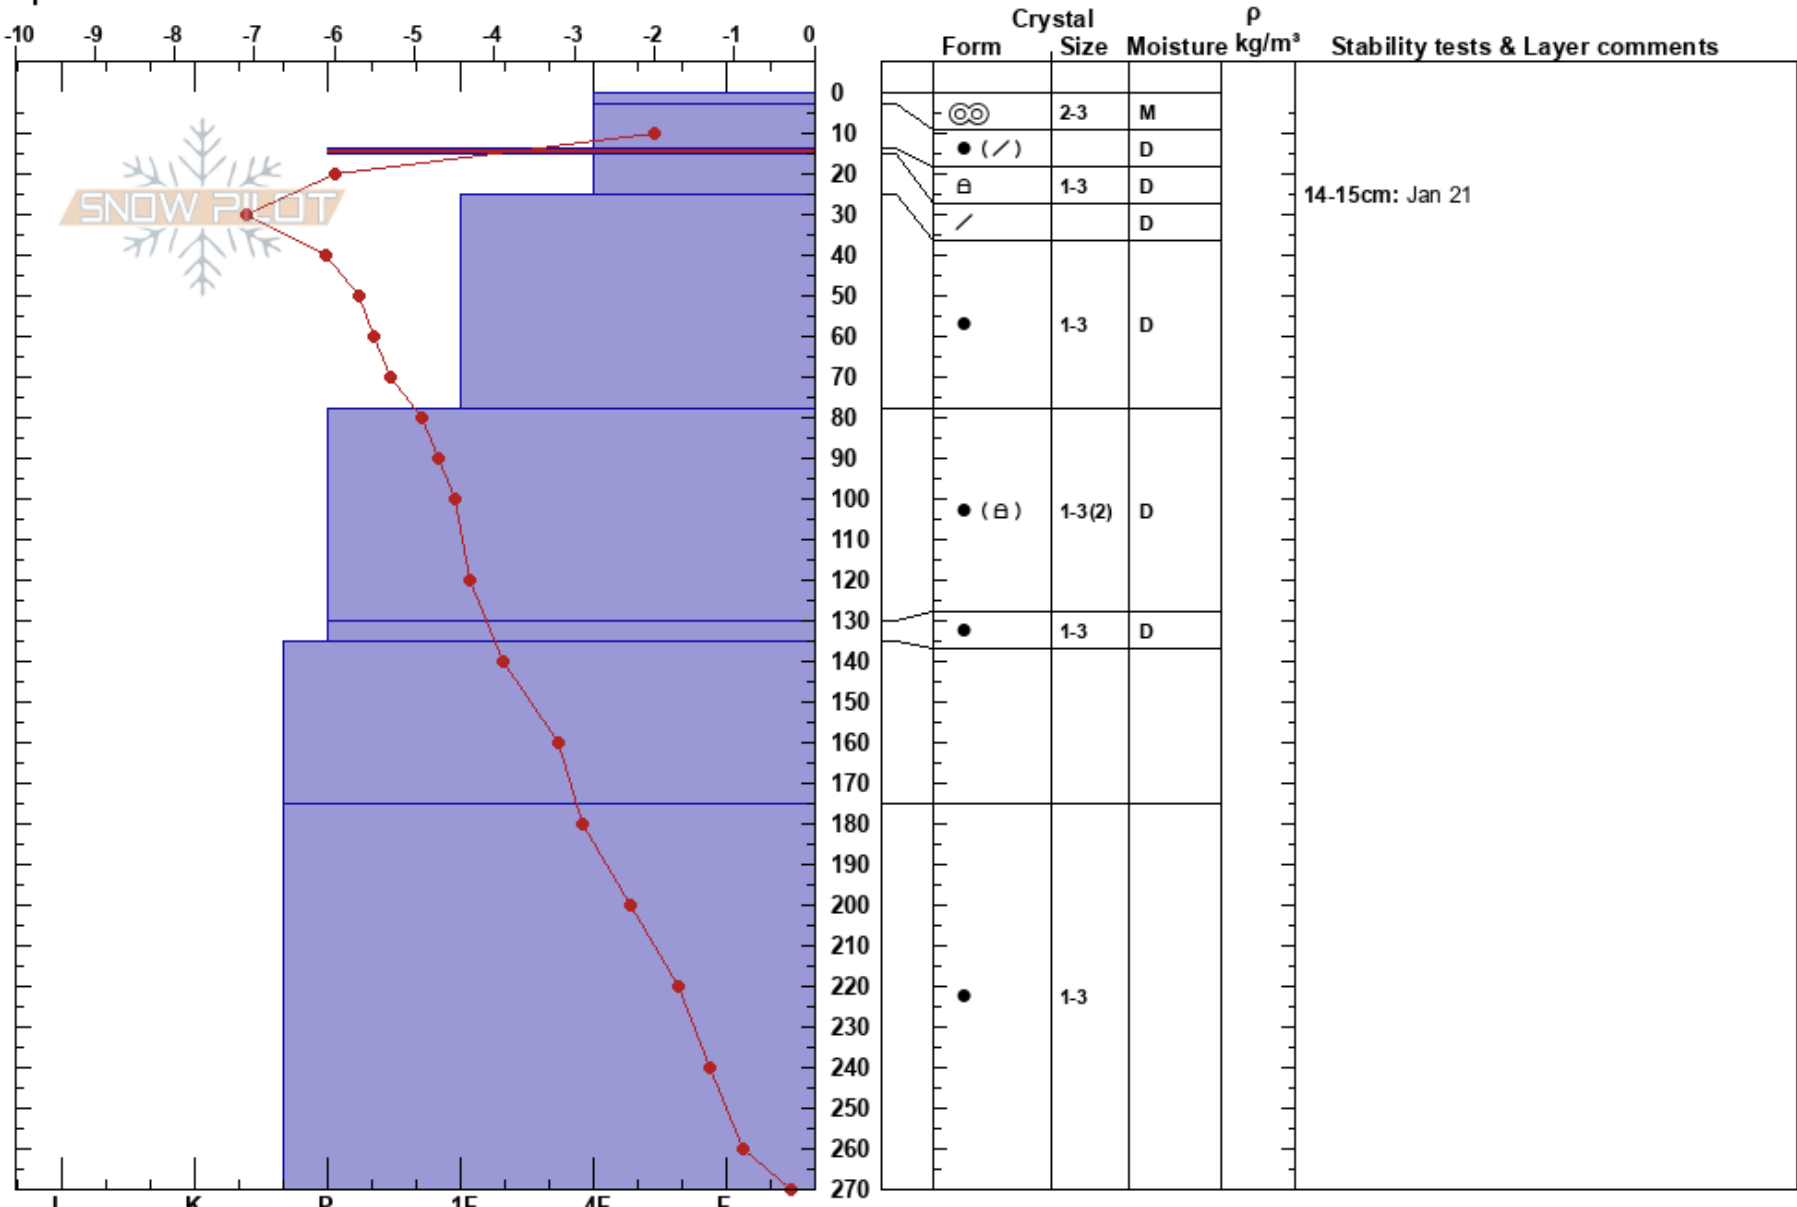

Ace of Spades
 Monashee
 BC
 Elevation: 2028 m
 Aspect: S
 Specifics:

Guides Kingfisher
 28/01/2025 - 12:00
 Co-ord: 50.10185N, -118.29834E
 Slope Angle: 35°
 Wind Loading: no

Stability:
 Air Temperature: -1°C
 Sky Cover: CLR
 Precipitation: NO
 Wind: N Calm

HS:270
 PF:20
 PS: 15

Layer Notes:
 14-15cm: Jan 21
 14-15cm:Problematic layer

Notes: Daniel Swearingin, Bryce Golovach, Fransisco Arancibia