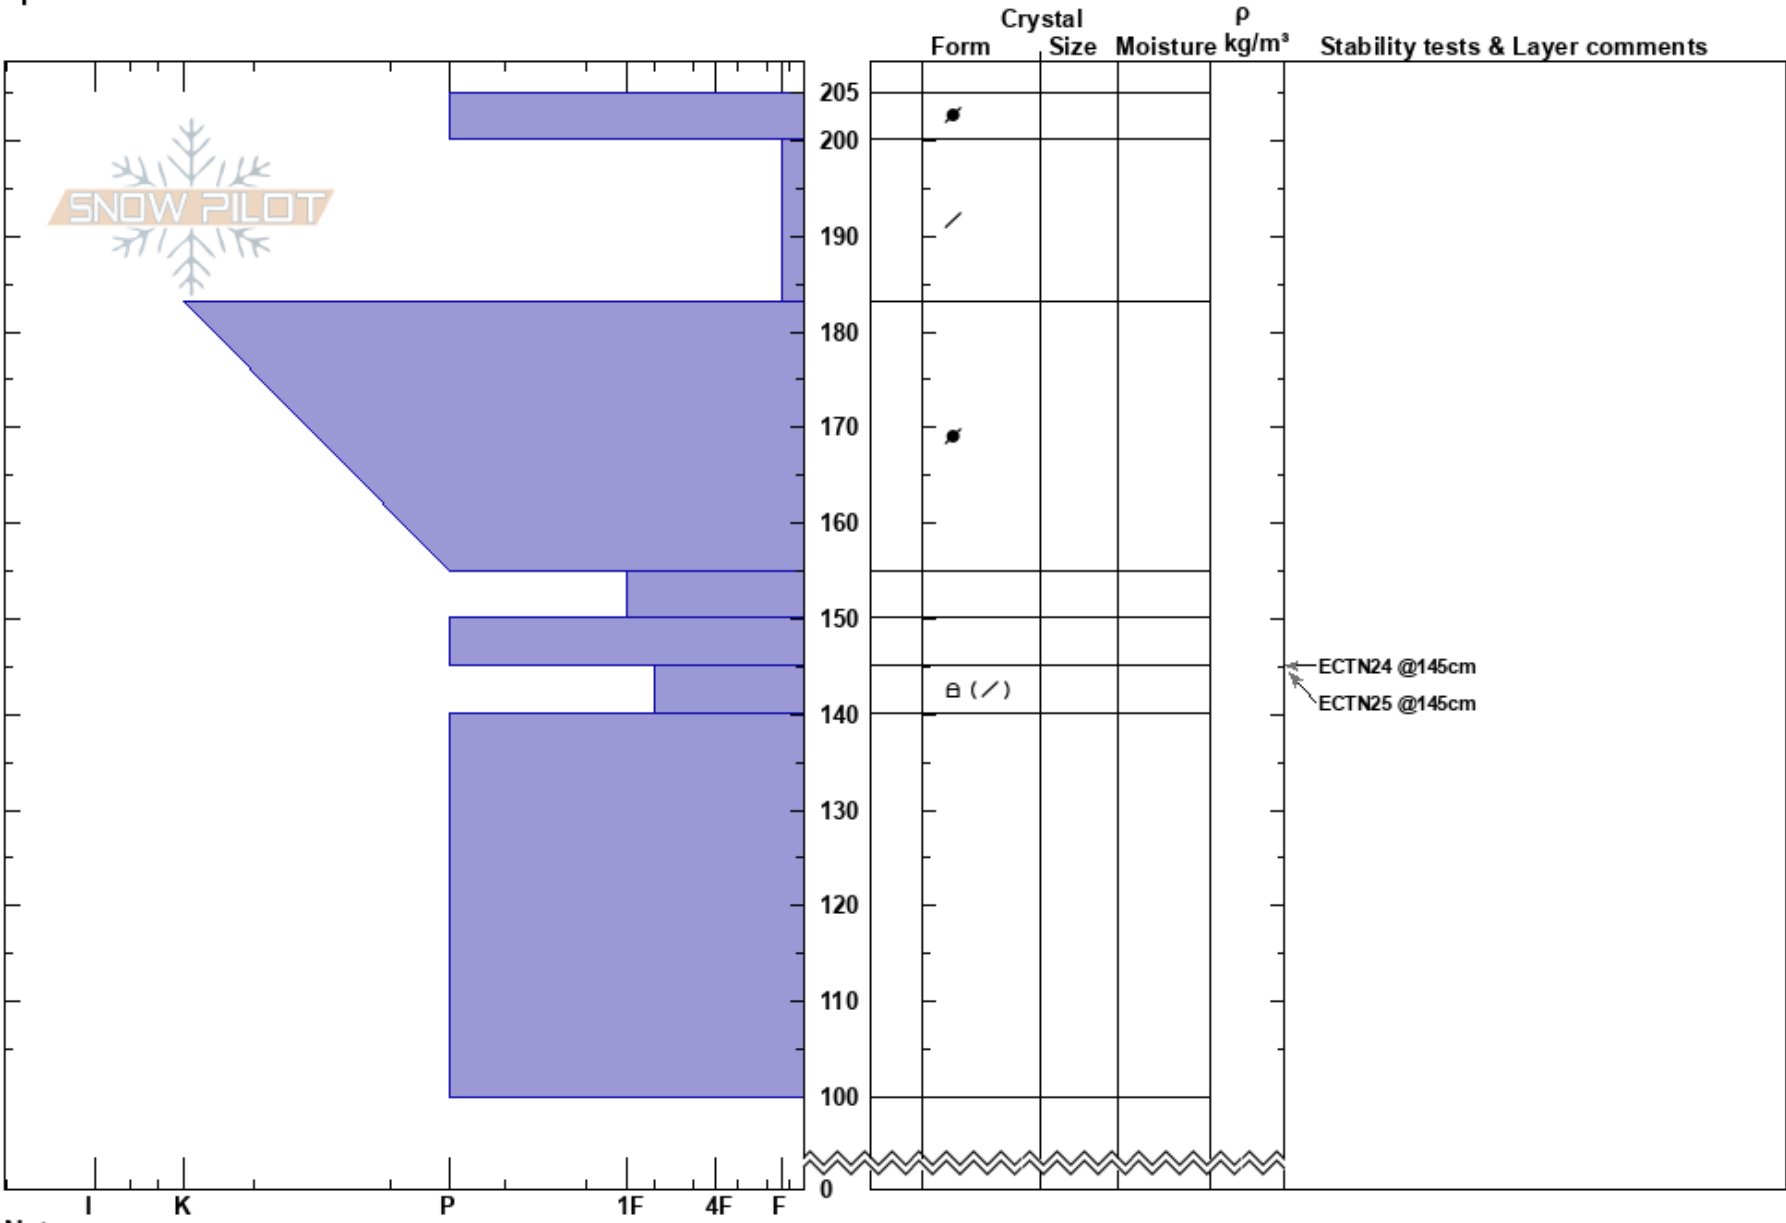

NE NTL Arapahoe Lakes
 James Peak Wilderness
 CO
Elevation: 11150 ft
Aspect: NE
Specifics:

Ian Fowler
 01/28/2025 - 11:15am
Co-ord: 13S 441967W 4418037N
Slope Angle: 31°
Wind Loading:

Stability:
Air Temperature:
Sky Cover:
Precipitation:
Wind:

HS:205 **Layer Notes:**
 145-140cm: Problematic layer

Notes: