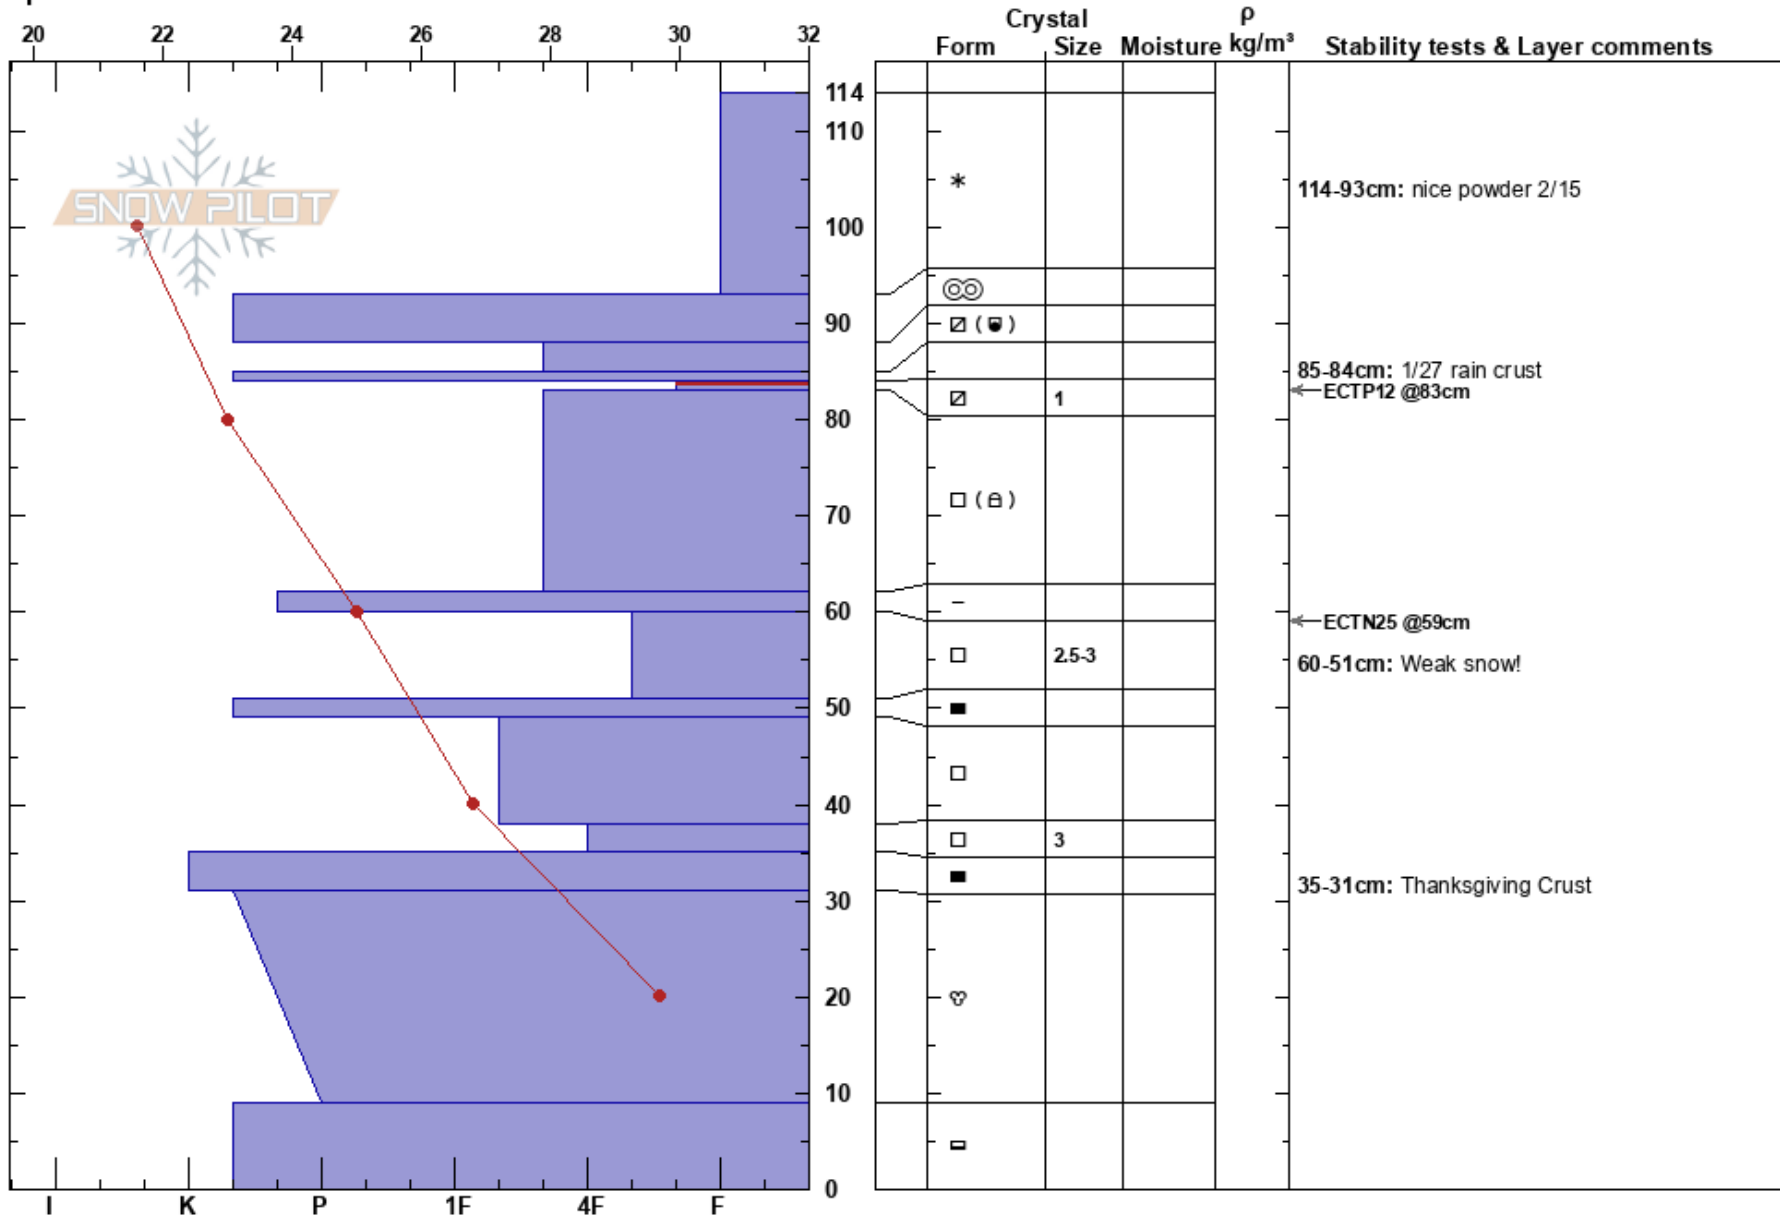

Tony Grove Rd  
 Bear River Range  
 UT  
 Elevation: 7500 ft  
 Aspect: E  
 Specifics:

toby weed  
 02/16/2018 - 3:00pm  
 Co-ord: 41.88831N, -111.60222W  
 Slope Angle: 34°  
 Wind Loading: yes

Stability: Good  
 Air Temperature: 16°F  
 Sky Cover: OVC  
 Precipitation: S2  
 Wind: SW Strong

HS:114  
 PF:25  
 114-93cm: nice powder 2/15  
 85-84cm: 1/27 rain crust  
 84-83cm: Problematic layer  
 60-51cm: Weak snow!  
 35-31cm: Thanksgiving Crust

Notes: Needed a bit of shelter to dig a pit, with very windy and stormy conditions up higher.