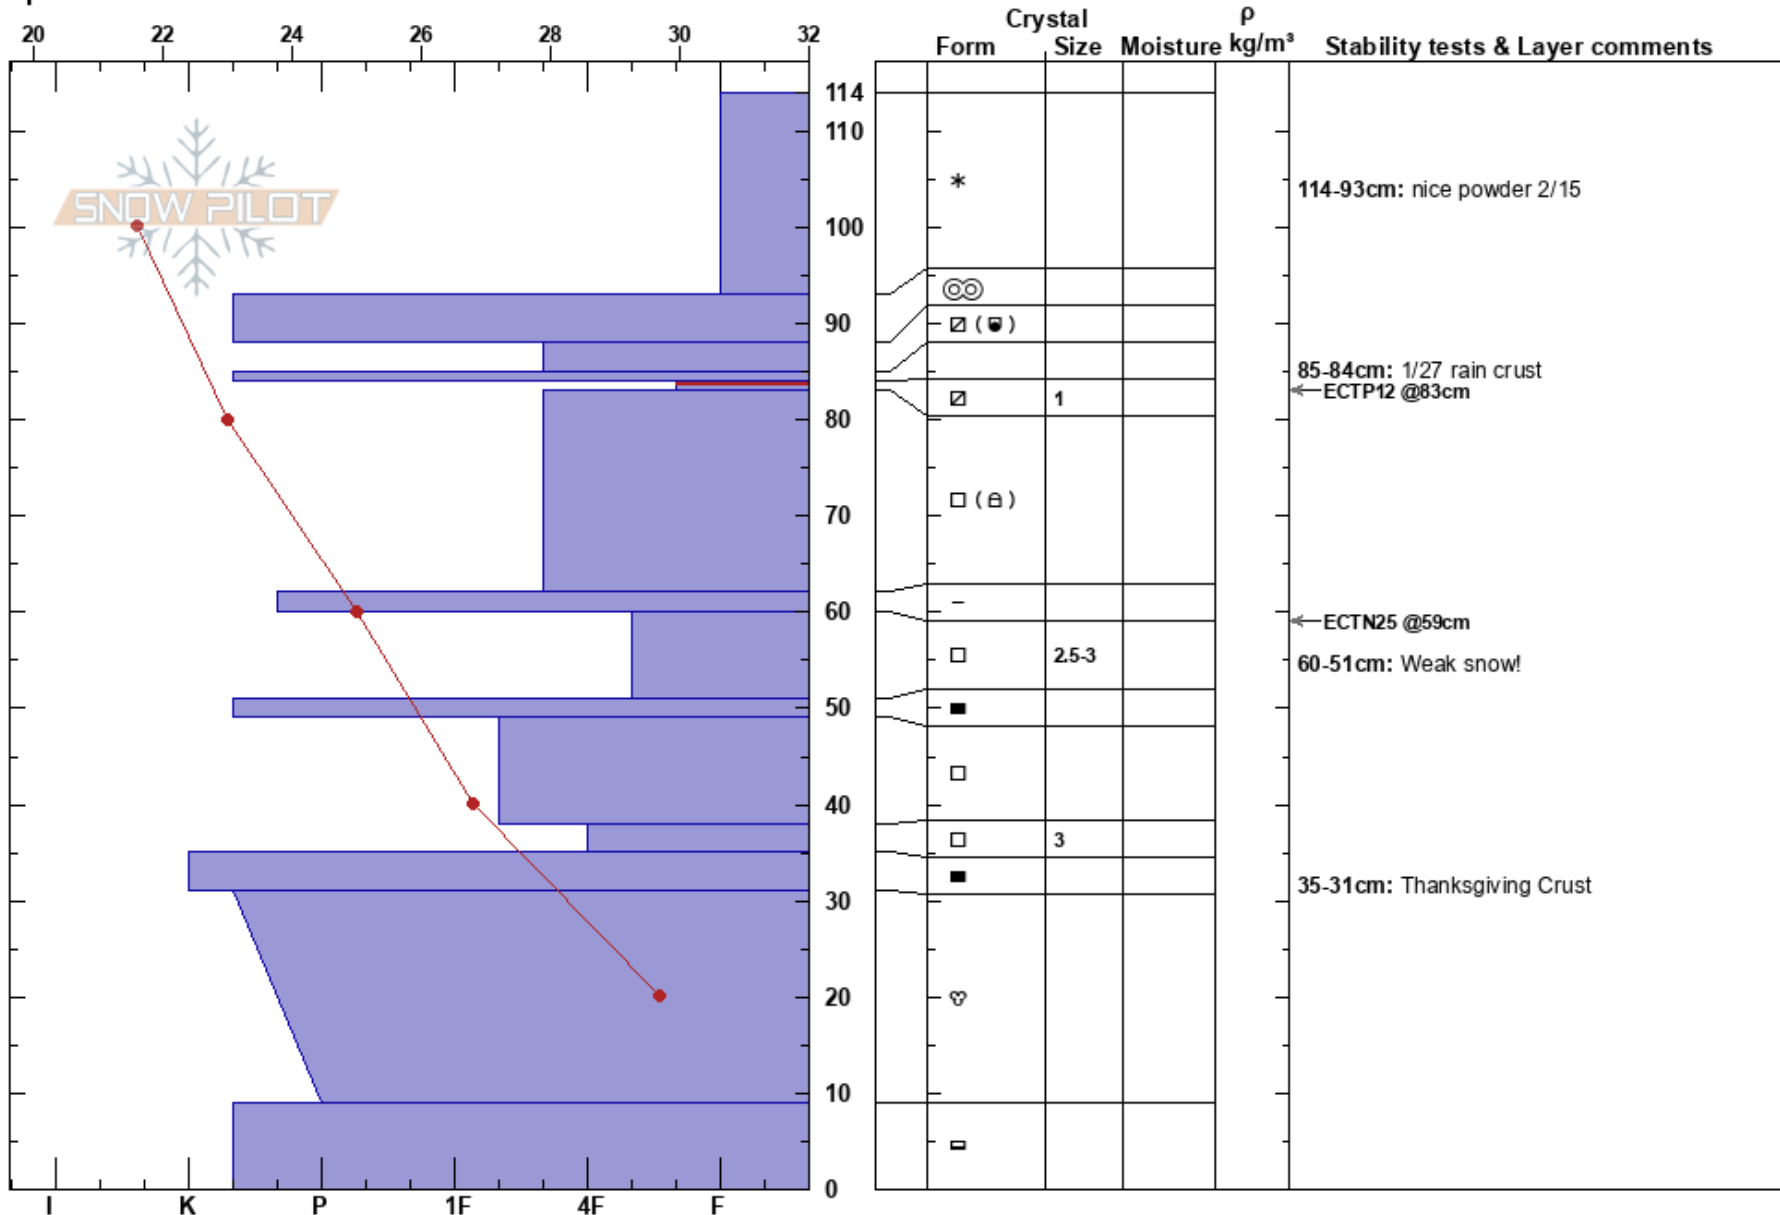

Tony Grove Rd
 Bear River Range
 UT
 Elevation: 7500 ft
 Aspect: E
 Specifics:

toby weed
 02/16/2018 - 3:00pm
 Co-ord: 41.88831N, -111.60222W
 Slope Angle: 34°
 Wind Loading: yes

Stability: Good
 Air Temperature: 16°F
 Sky Cover: OVC
 Precipitation: S2
 Wind: SW Strong

HS:114
 PF:25
 114-93cm: nice powder 2/15
 85-84cm: 1/27 rain crust
 84-83cm: Problematic layer
 60-51cm: Weak snow!
 35-31cm: Thanksgiving Crust

Notes: Needed a bit of shelter to dig a pit, with very windy and stormy conditions up higher.