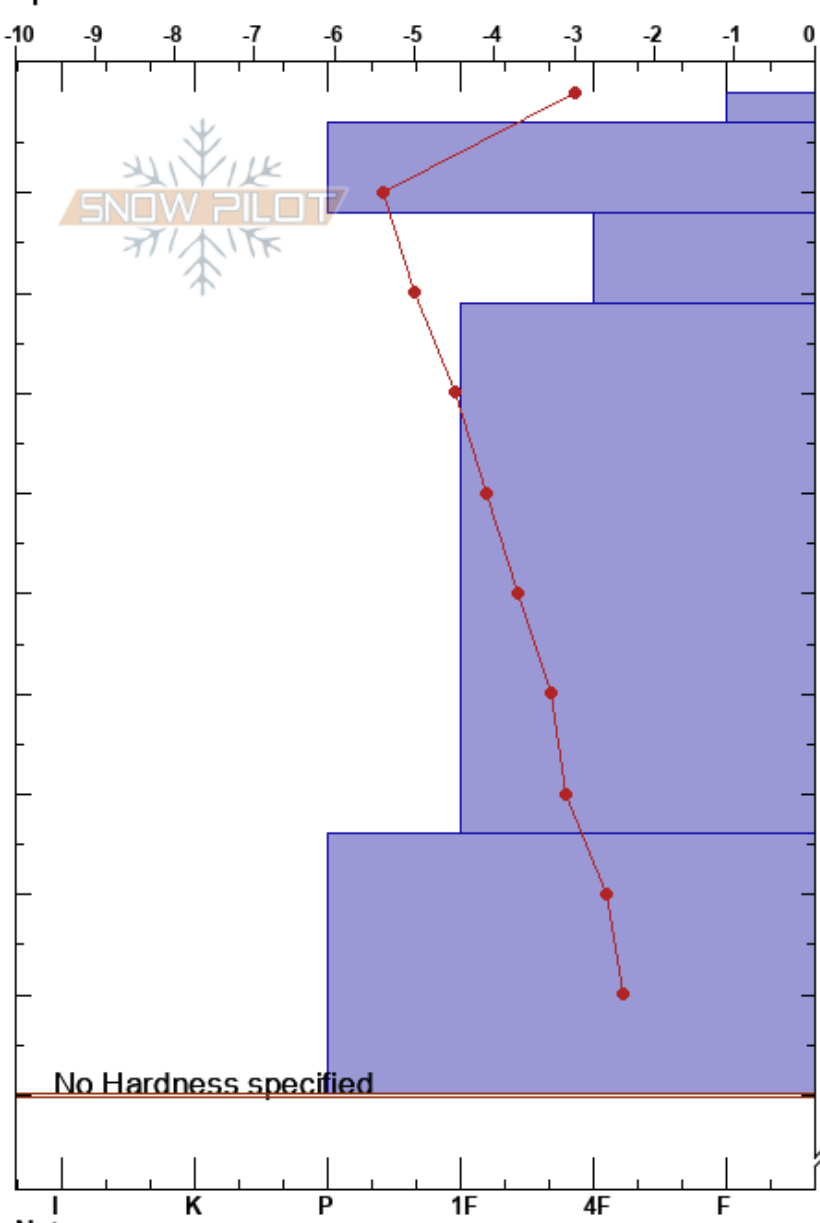

Skavegga  
 Indre Fjordane  
 Norway  
 Elevation: 1000 m  
 Aspect: N  
 Specifics:

Lars-Ove Eikje  
 17/02/2018 - 13:00  
 Co-ord: 32V 371378E 6850229N  
 Slope Angle: 15°  
 Wind Loading:

Stability:  
 Air Temperature: -1.8°C  
 Sky Cover:  
 Precipitation: NO  
 Wind:

HS:330 Layer Notes:

Form	Crystal		$\rho$ kg/m <sup>3</sup>	Stability tests & Layer comments
	Size	Moisture		
/	1-2			
.	0.3			
•	0.5-1			← ECTP5 @20cm
•	0.5			
.	0.3-0.5			

Notes:

I K P 1F 4F F