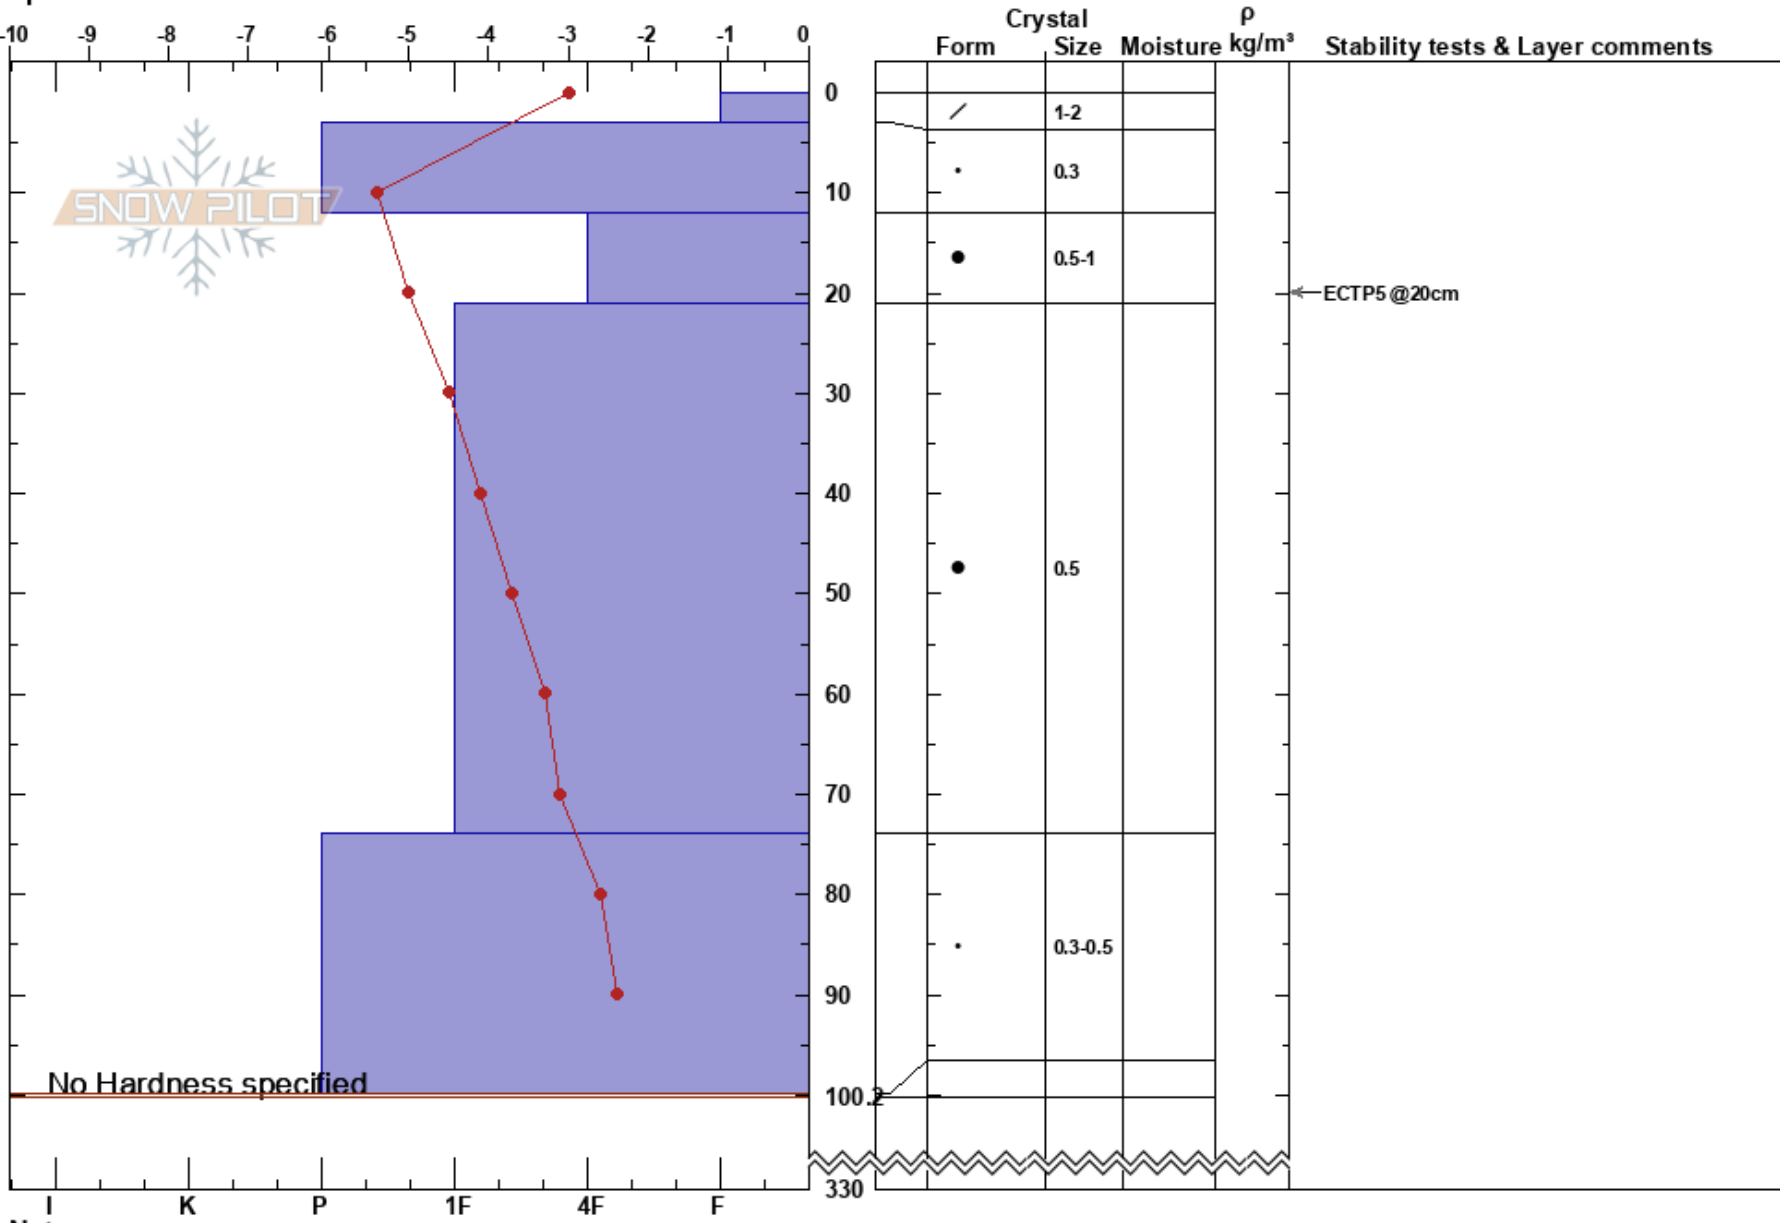

Skavegga
 Indre Fjordane
 Norway
 Elevation: 1000 m
 Aspect: N
 Specifics:

Lars-Ove Eikje
 17/02/2018 - 13:00
 Co-ord: 32V 371378E 6850229N
 Slope Angle: 15°
 Wind Loading:

Stability:
 Air Temperature: -1.8°C
 Sky Cover:
 Precipitation: NO
 Wind:

HS:330

Layer Notes:

Notes: