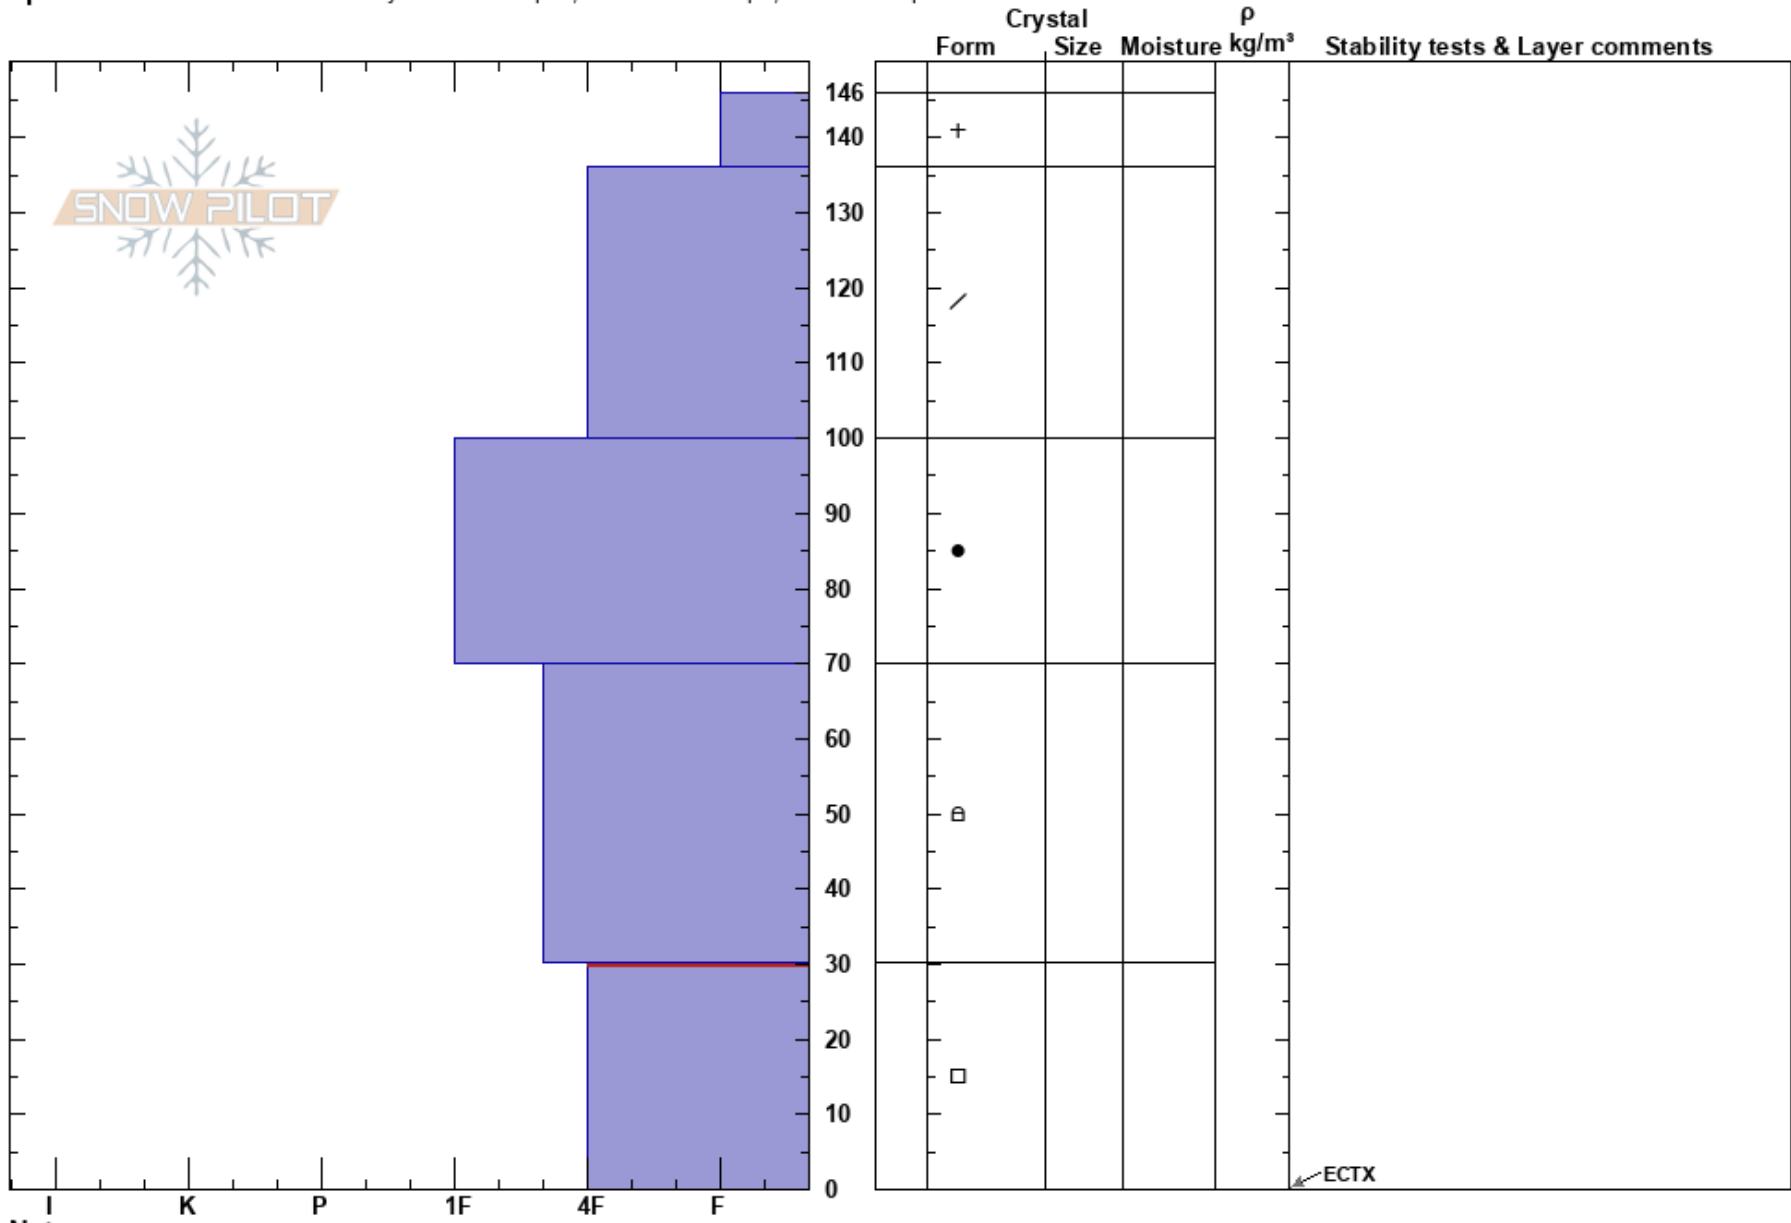

Mineral Basin  
 Wasatch Range  
 UT  
 Elevation: 9300 ft  
 Aspect: 3°

weston shirey  
 01/28/2025 - 11:00am  
 Co-ord: 12T 441493W 4496080N  
 Slope Angle: 34°  
 Wind Loading: previous

Stability:  
 Air Temperature: 0°C  
 Sky Cover: CLR  
 Precipitation: NO  
 Wind: E Light Breeze  
 HS:146  
 Layer Notes:  
 30-0cm: Problematic layer

Specifics: Recent avalanche activity on similar slopes; Ski tracks on slope; We skied slope

Notes: