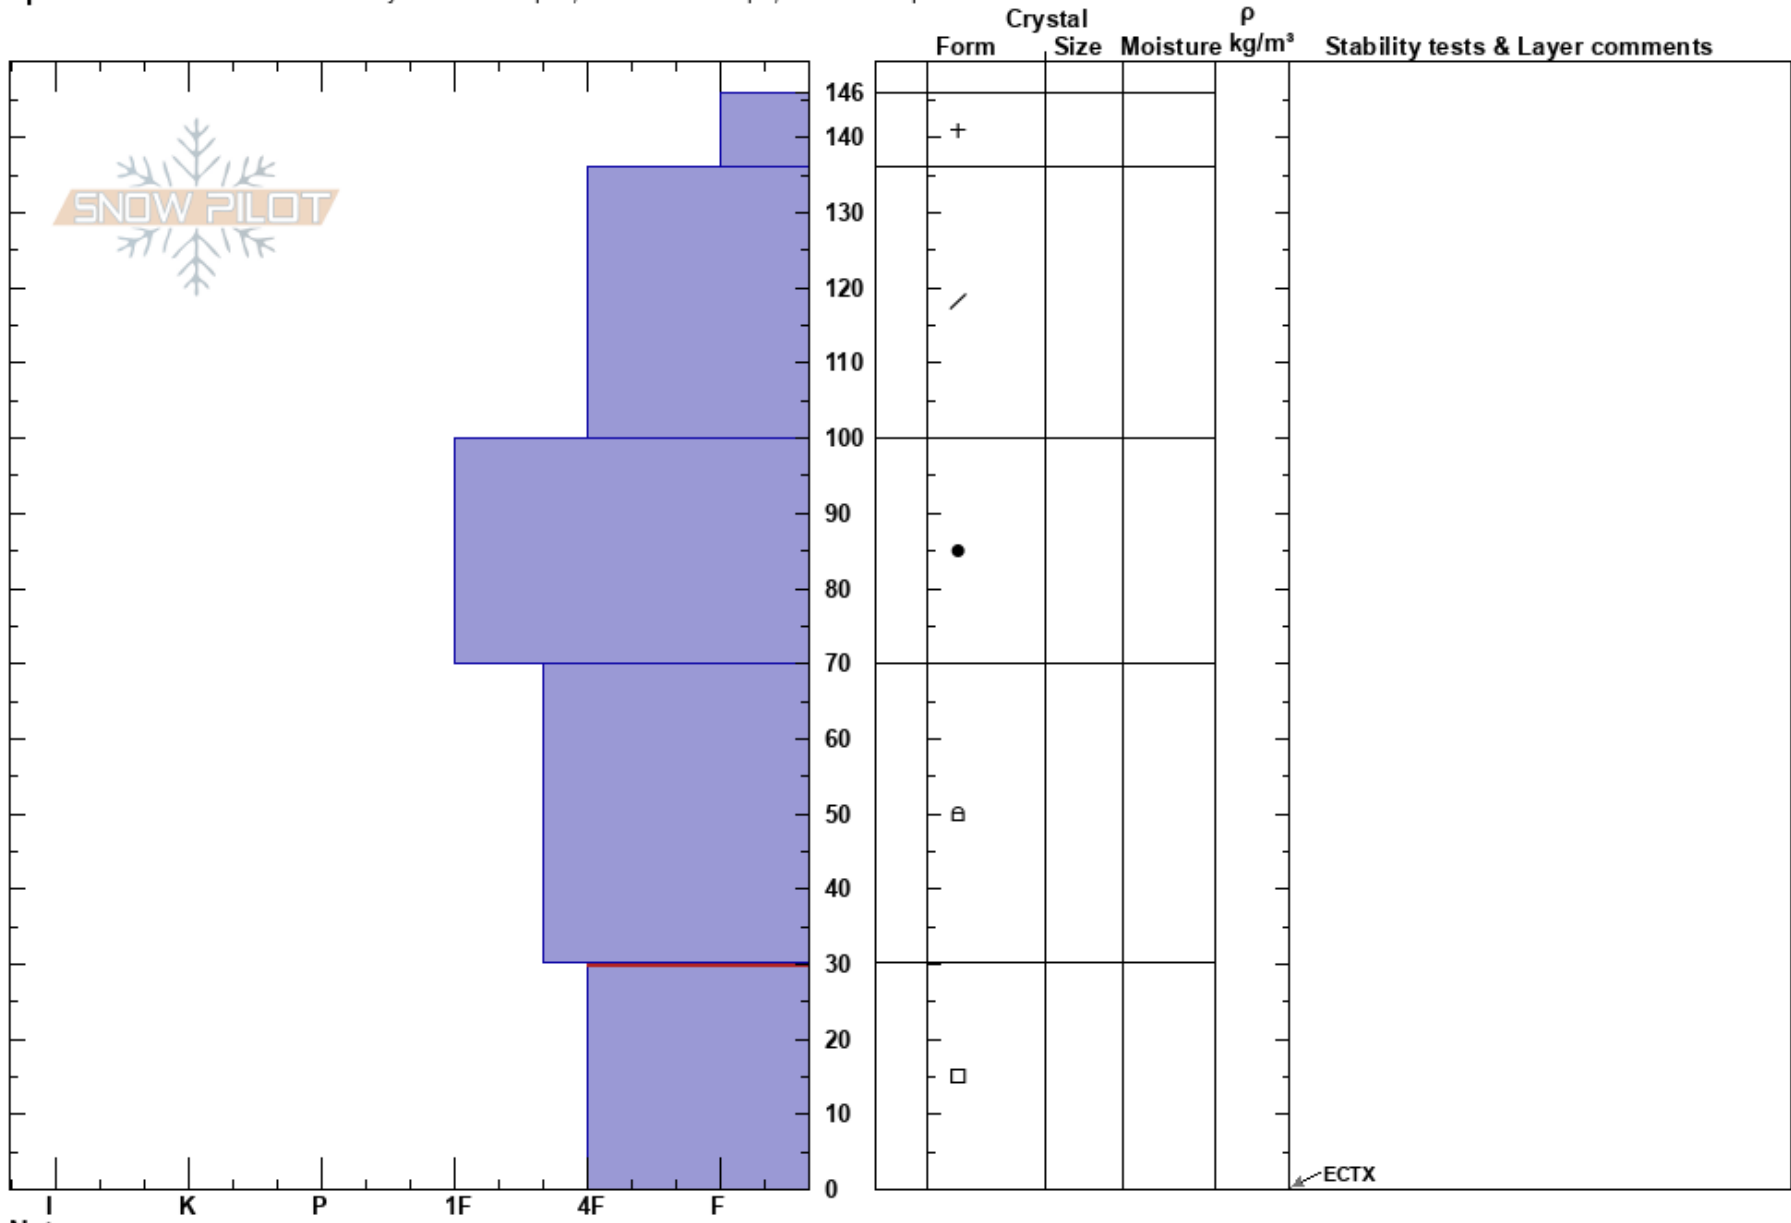

Mineral Basin
 Wasatch Range
 UT
 Elevation: 9300 ft
 Aspect: 3°

weston shirey
 01/28/2025 - 11:00am
 Co-ord: 12T 441493W 4496080N
 Slope Angle: 34°
 Wind Loading: previous

Stability:
 Air Temperature: 0°C
 Sky Cover: CLR
 Precipitation: NO
 Wind: E Light Breeze
 HS:146
 Layer Notes:
 30-0cm: Problematic layer

Specifics: Recent avalanche activity on similar slopes; Ski tracks on slope; We skied slope

Notes: