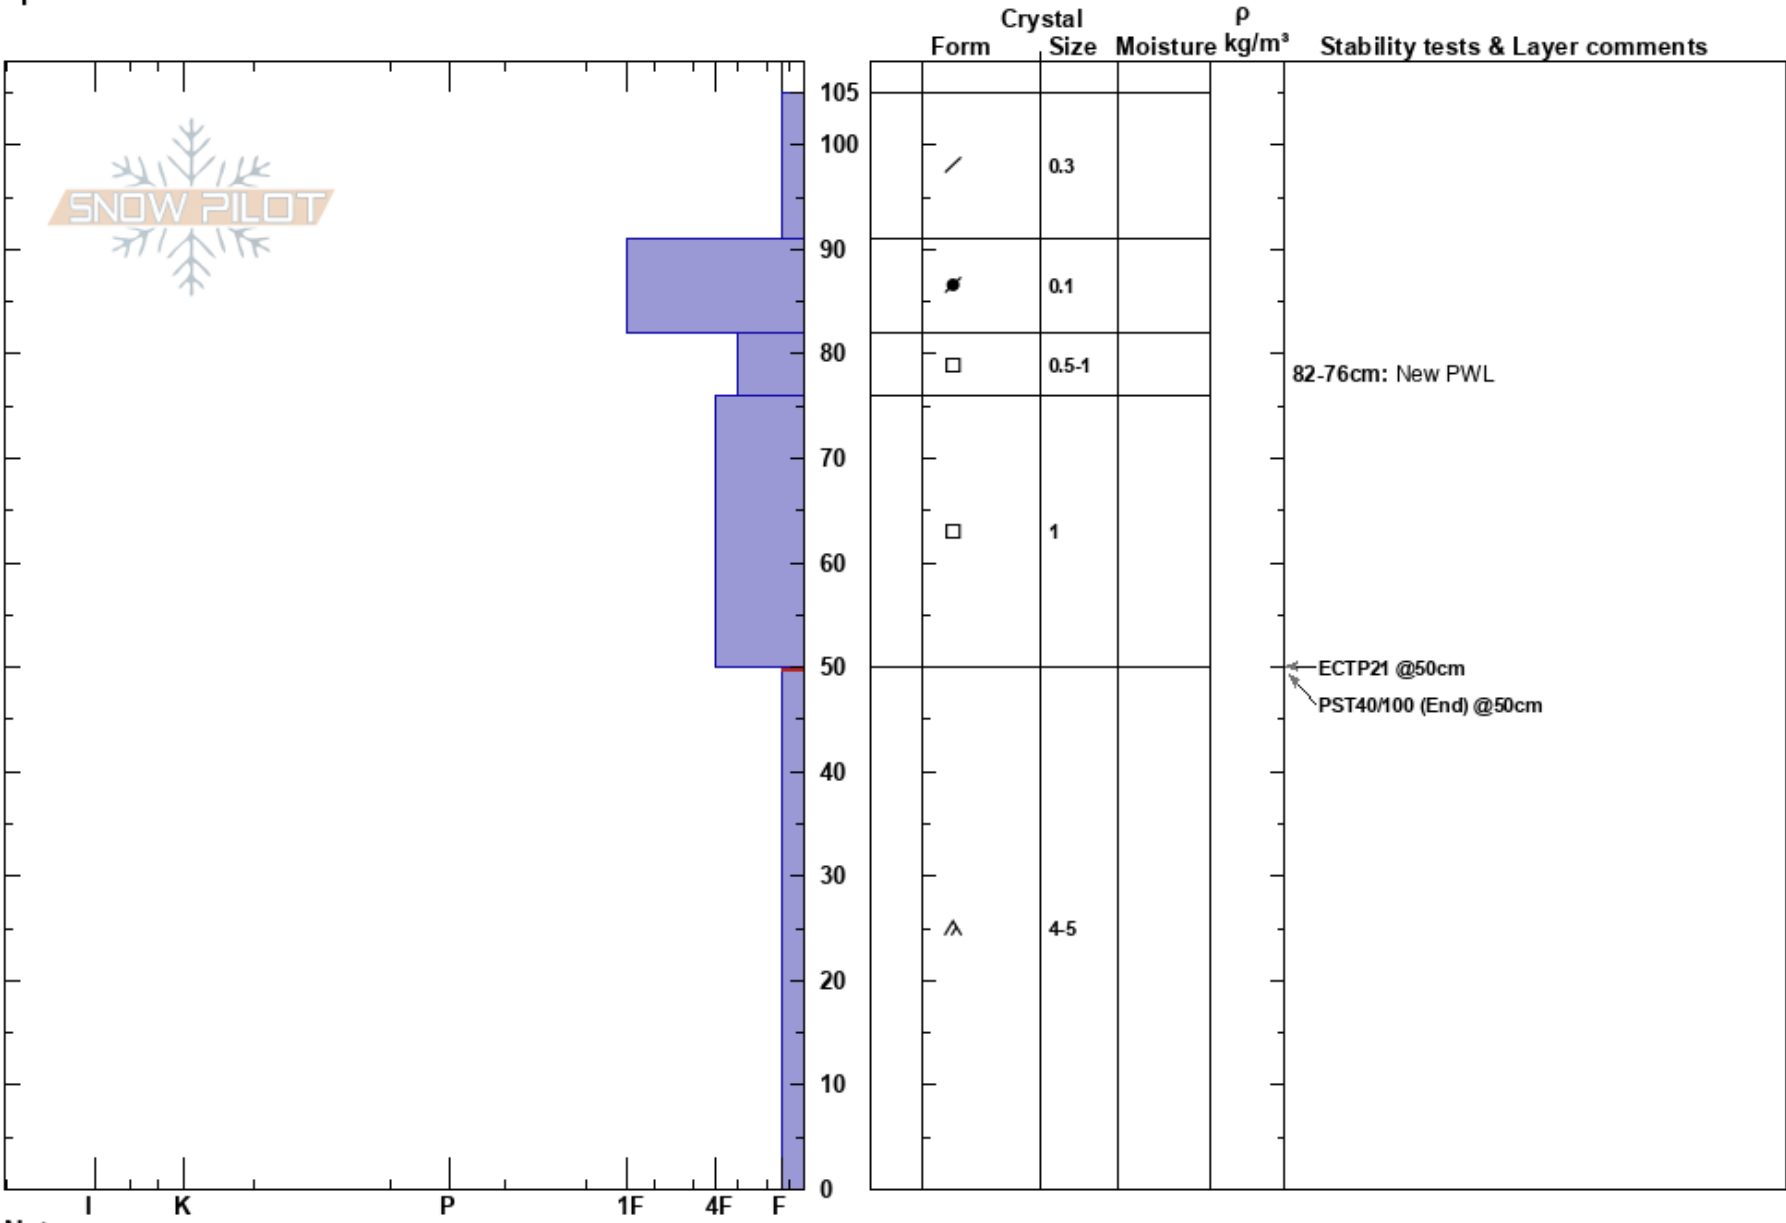

Jones Gumlick NW NTL
 Jones Pass
 CO
Elevation: 11800 ft
Aspect: NW
Specifics:

Austin DiVesta
 01/28/2025 - 11:00am
Co-ord: 39.76760N, -105.87199W
Slope Angle: 25°
Wind Loading:

Stability:
Air Temperature:
Sky Cover: CLR
Precipitation: NO
Wind: SE Calm

HS: 105
PF: 10
PS: 5
 82-76cm: New PWL
 50-0cm: Problematic layer

Notes: