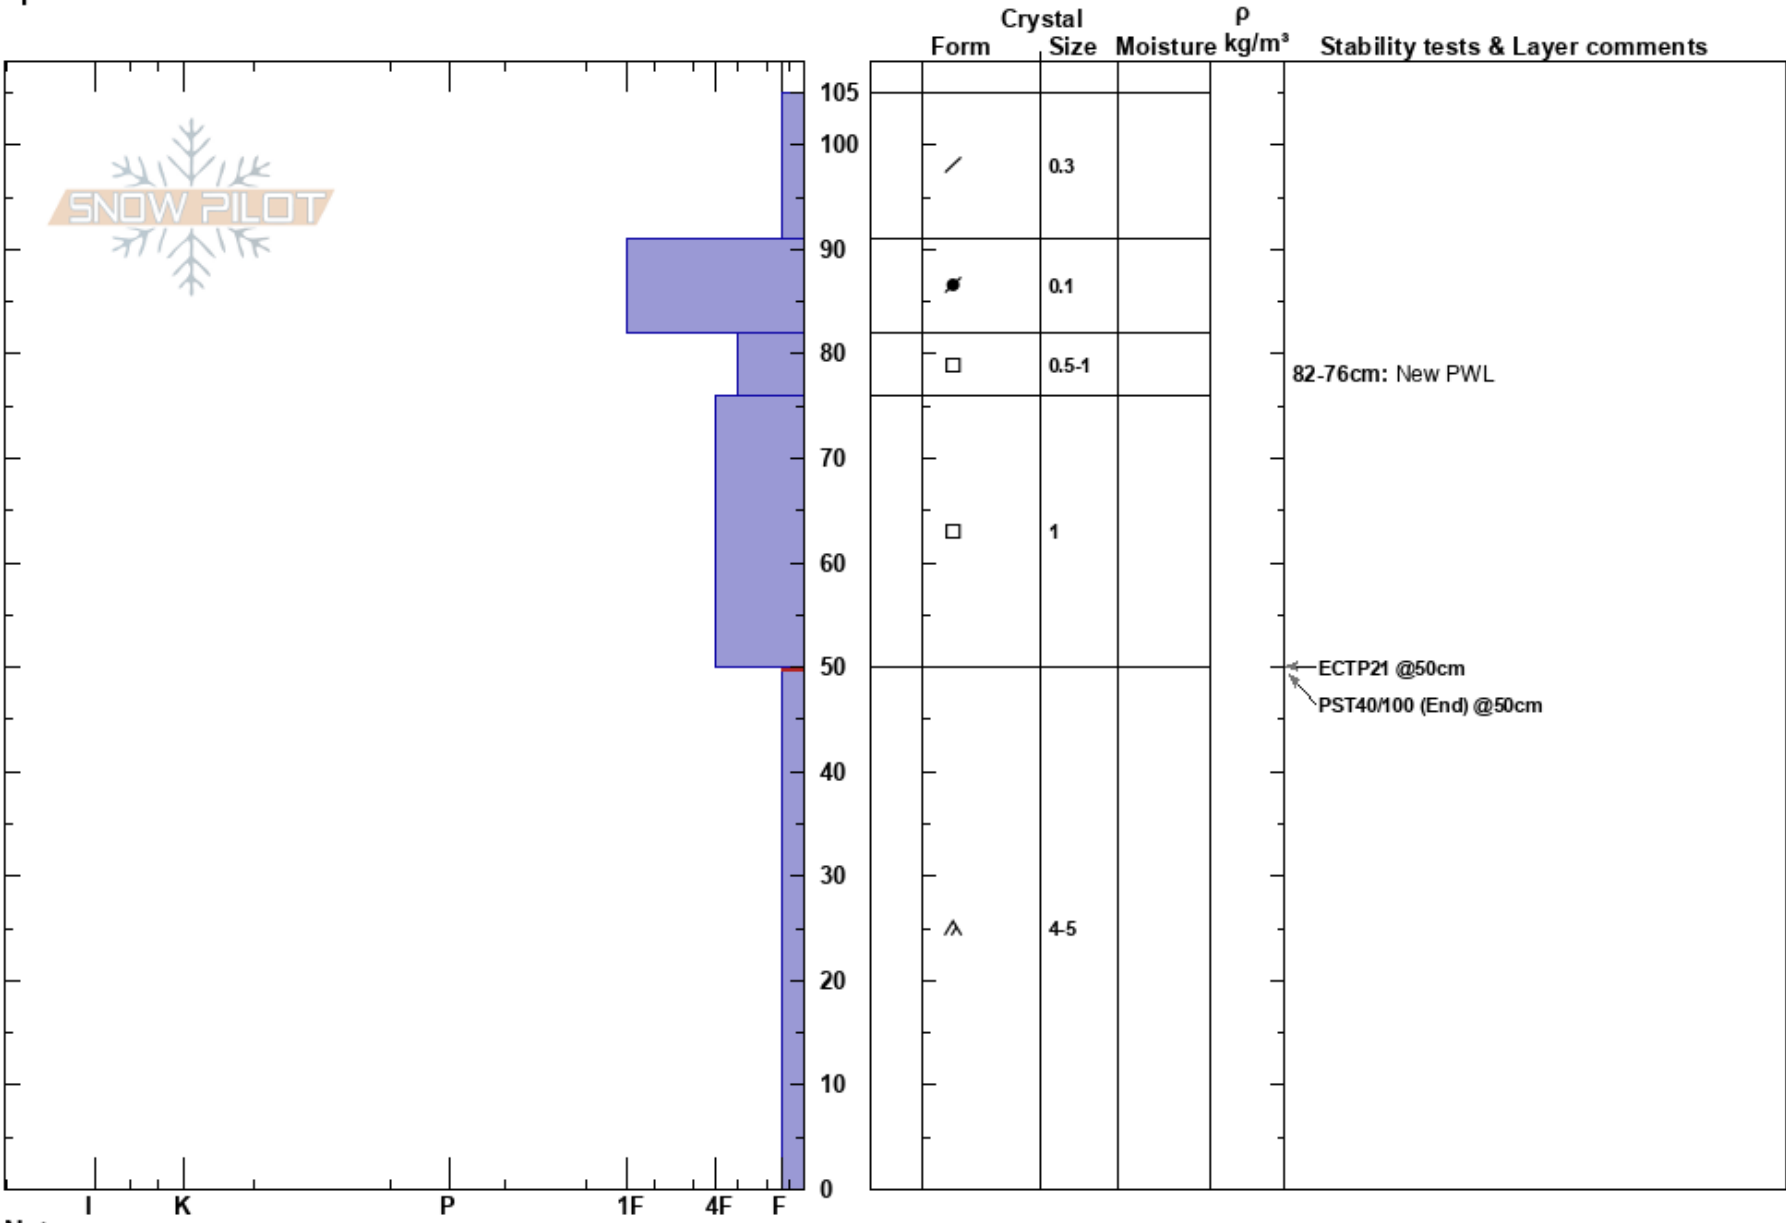

Jones Gumlick NW NTL
 Jones Pass
 CO
 Elevation: 11800 ft
 Aspect: NW
 Specifics:

Austin DiVesta
 01/28/2025 - 11:00am
 Co-ord: 39.76760N, -105.87199W
 Slope Angle: 25°
 Wind Loading:

Stability:
 Air Temperature:
 Sky Cover: CLR
 Precipitation: NO
 Wind: SE Calm

HS:105
 PF:10
 PS:5
 82-76cm: New PWL
 50-0cm: Problematic layer

Notes: