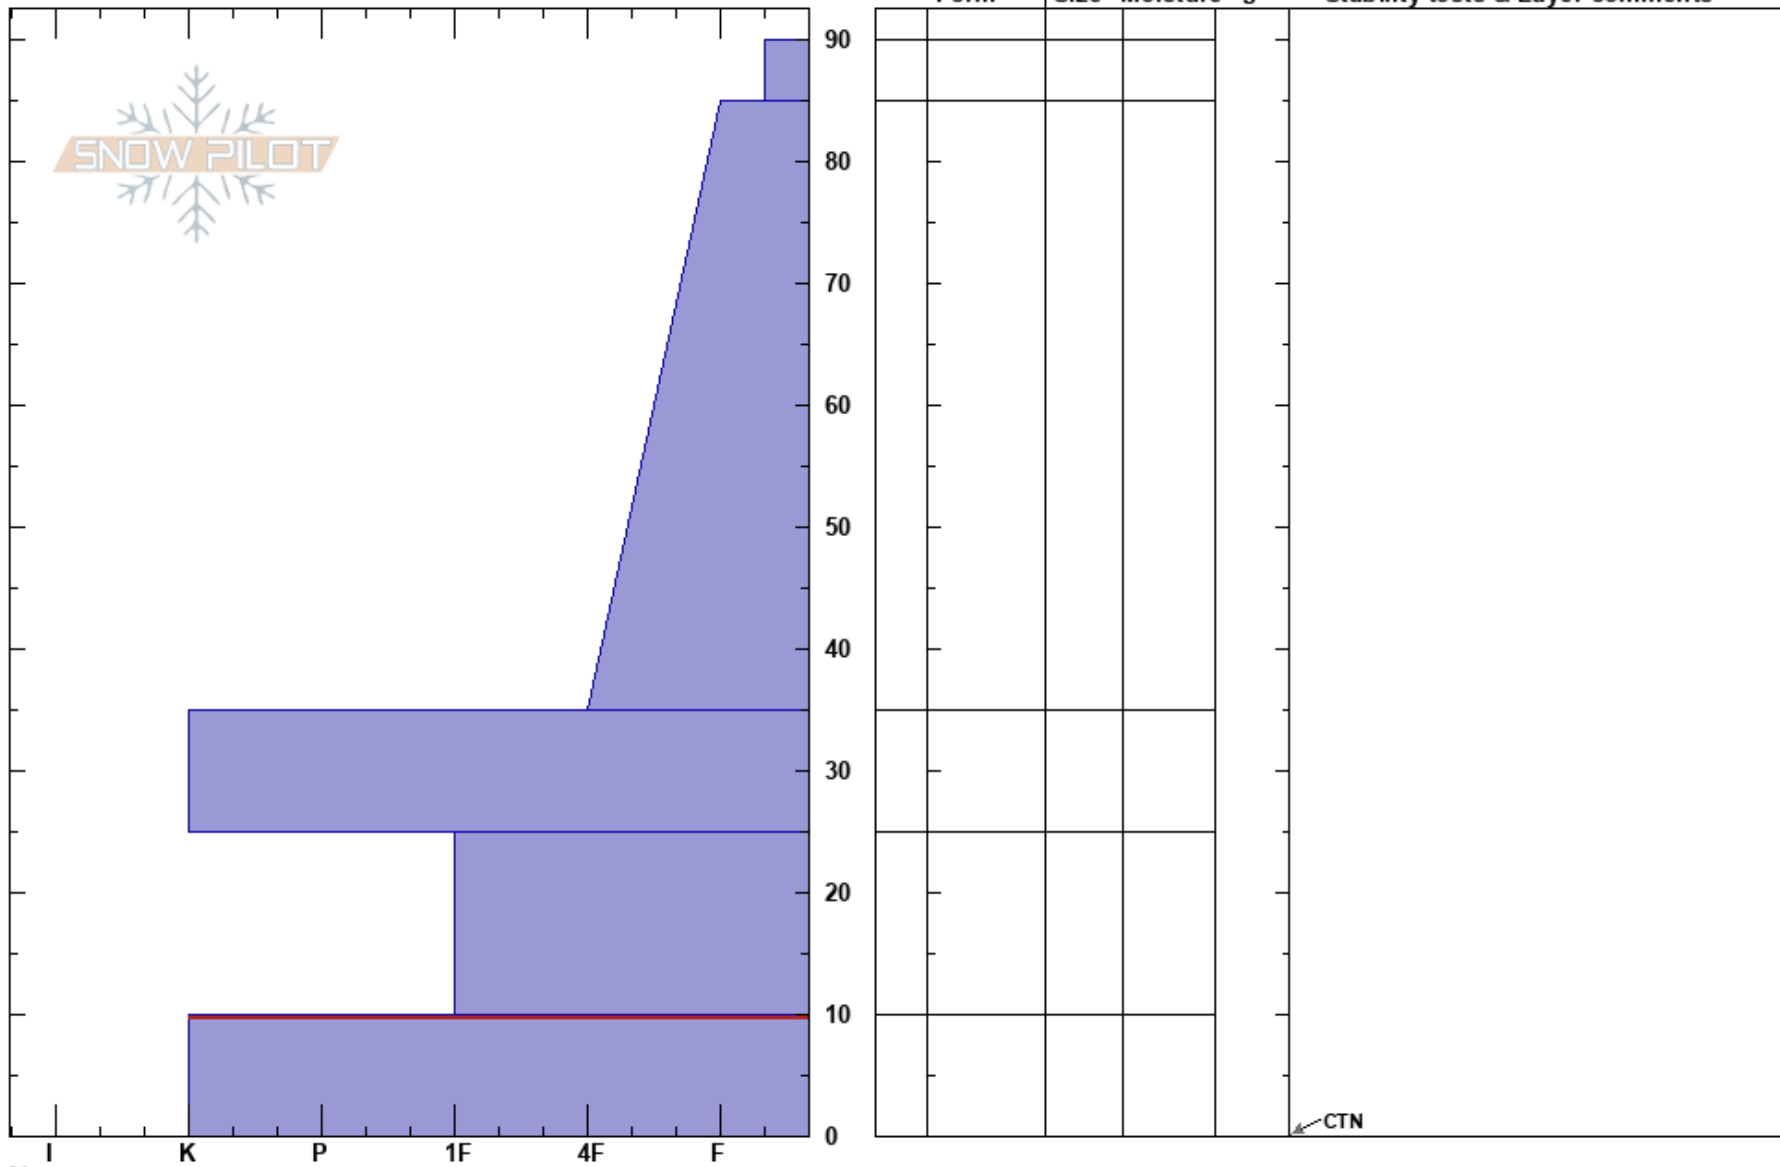

Heaven Hill
Sangre de Cristo Range
NM

Harry Sherman
01/28/2025 - 11:00am
Co-ord: 35.80261N, -105.77325W
Slope Angle:
Wind Loading:

Stability:
Air Temperature:
Sky Cover: CLR
Precipitation: NO
Wind:

HS:90
Layer Notes:
10-0cm: Problematic layer

Elevation:
Aspect: N
Specifics:

Notes: