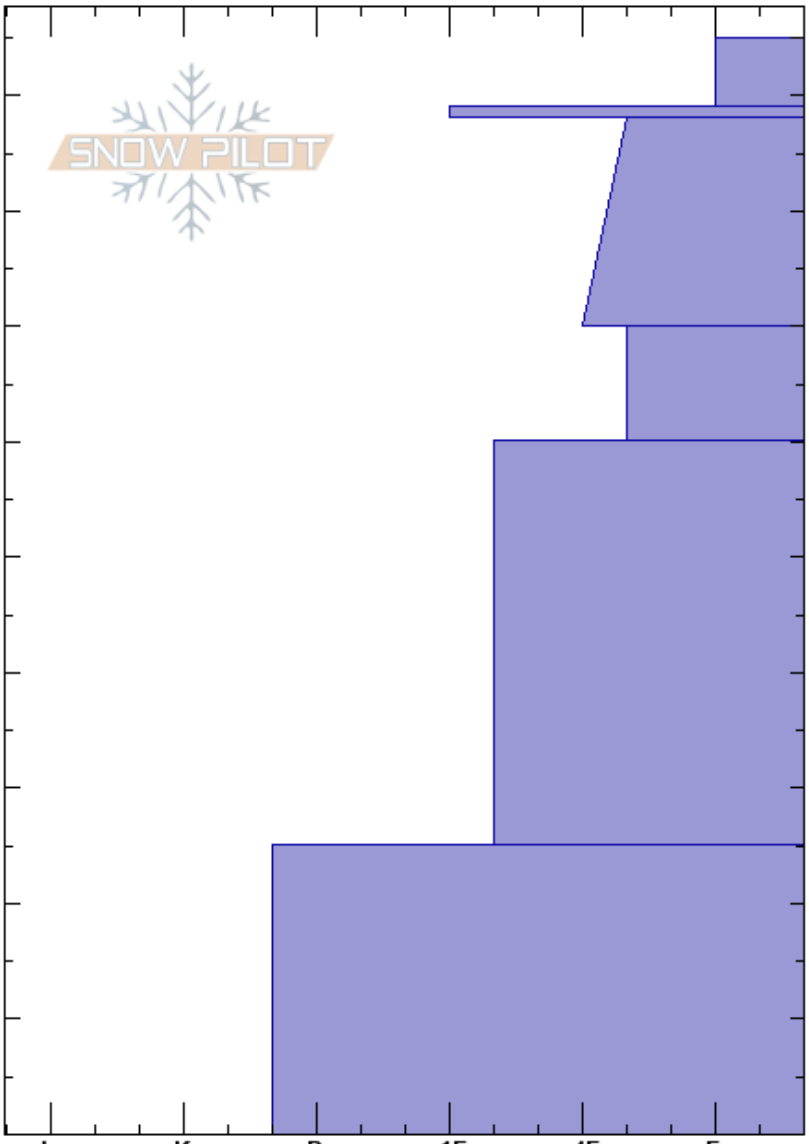

Super Bowl Zone 2
 Uinta Range
 UT
 Elevation: 10560 ft
 Aspect: 30°
 Specifics:

Jason Boyer
 01/28/2025 - 1:00pm
 Co-ord: 40.83758N, -111.01377W
 Slope Angle: 29°
 Wind Loading:

Stability:
 Air Temperature:
 Sky Cover: CLR
 Precipitation: NO
 Wind: S Light Breeze

HS:95

Layer Notes:

Height (cm)	Crystal		Moisture	ρ kg/m ³	Stability tests & Layer comments
	Form	Size			
95					
90	/	0.5-1			
80	□	1-2			←ECTN14 @79cm
70	■	1			
60					
40	□	1.5-2			
20					
10	□				
0					←ECTX