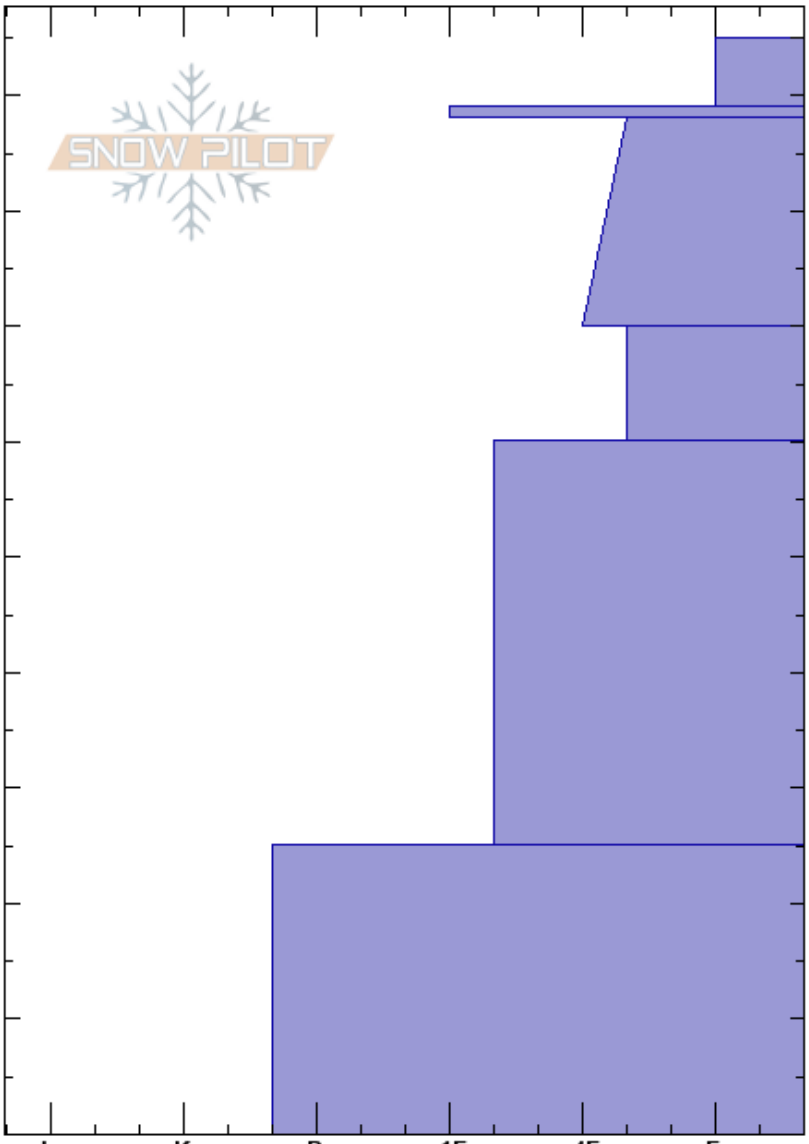

Super Bowl Zone 2
 Uinta Range
 UT
 Elevation: 10560 ft
 Aspect: 30°
 Specifics:

Jason Boyer
 01/28/2025 - 1:00pm
 Co-ord: 40.83758N, -111.01377W
 Slope Angle: 29°
 Wind Loading:

Stability:
 Air Temperature:
 Sky Cover: CLR
 Precipitation: NO
 Wind: S Light Breeze

HS:95

Layer Notes:

Height (cm)	Crystal		Moisture	ρ kg/m ³	Stability tests & Layer comments
	Form	Size			
95					
90	/	0.5-1			
80	□	1-2			←ECTN14 @79cm
70	■	1			
60					
40	□	1.5-2			
25	□				
0					←ECTX