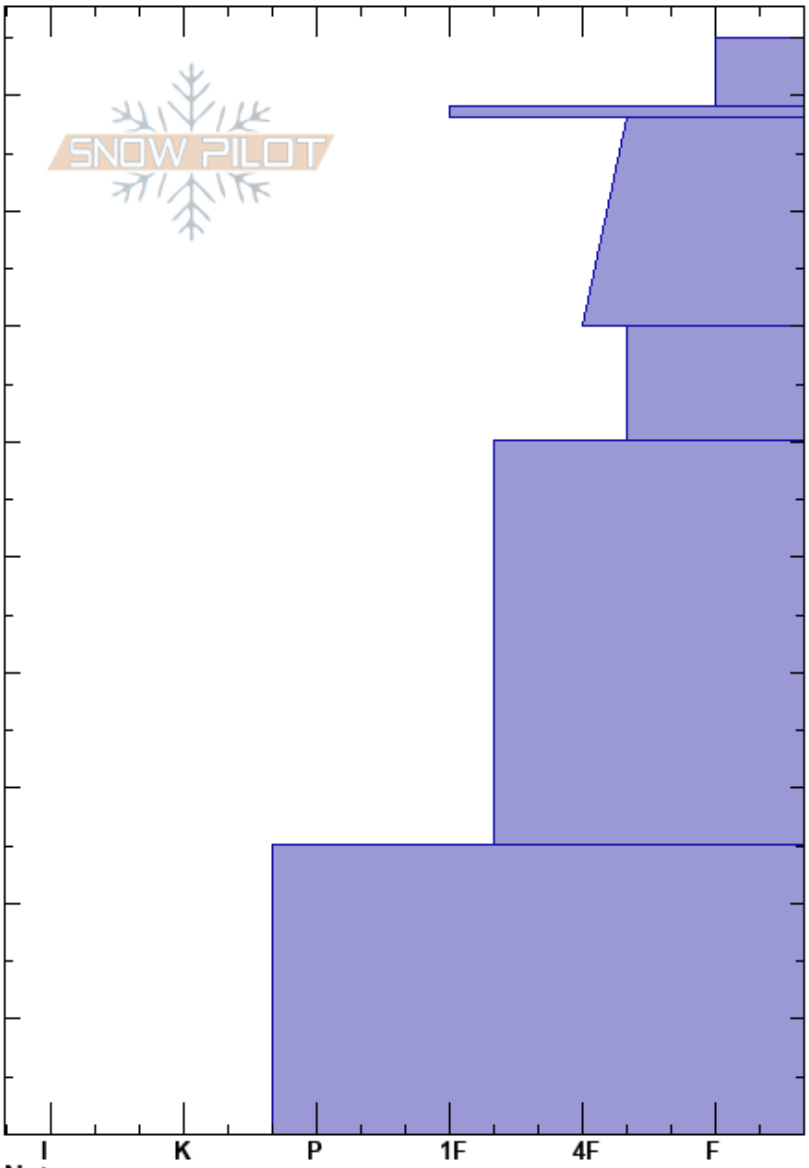

Super Bowl Zone 2
 Uinta Range
 UT
 Elevation: 10560 ft
 Aspect: 30°
 Specifics:

Jason Boyer
 01/28/2025 - 1:00pm
 Co-ord: 40.83758N, -111.01377W
 Slope Angle: 29°
 Wind Loading:

Stability:
 Air Temperature:
 Sky Cover: CLR
 Precipitation: NO
 Wind: S Light Breeze

HS:95

Layer Notes:

Height (cm)	Crystal		Moisture	ρ kg/m ³	Stability tests & Layer comments
	Form	Size			
95					
90	/	0.5-1			
80	□	1-2			←ECTN14 @79cm
70	■	1			
60					
40	□	1.5-2			
25	□				
0					←ECTX