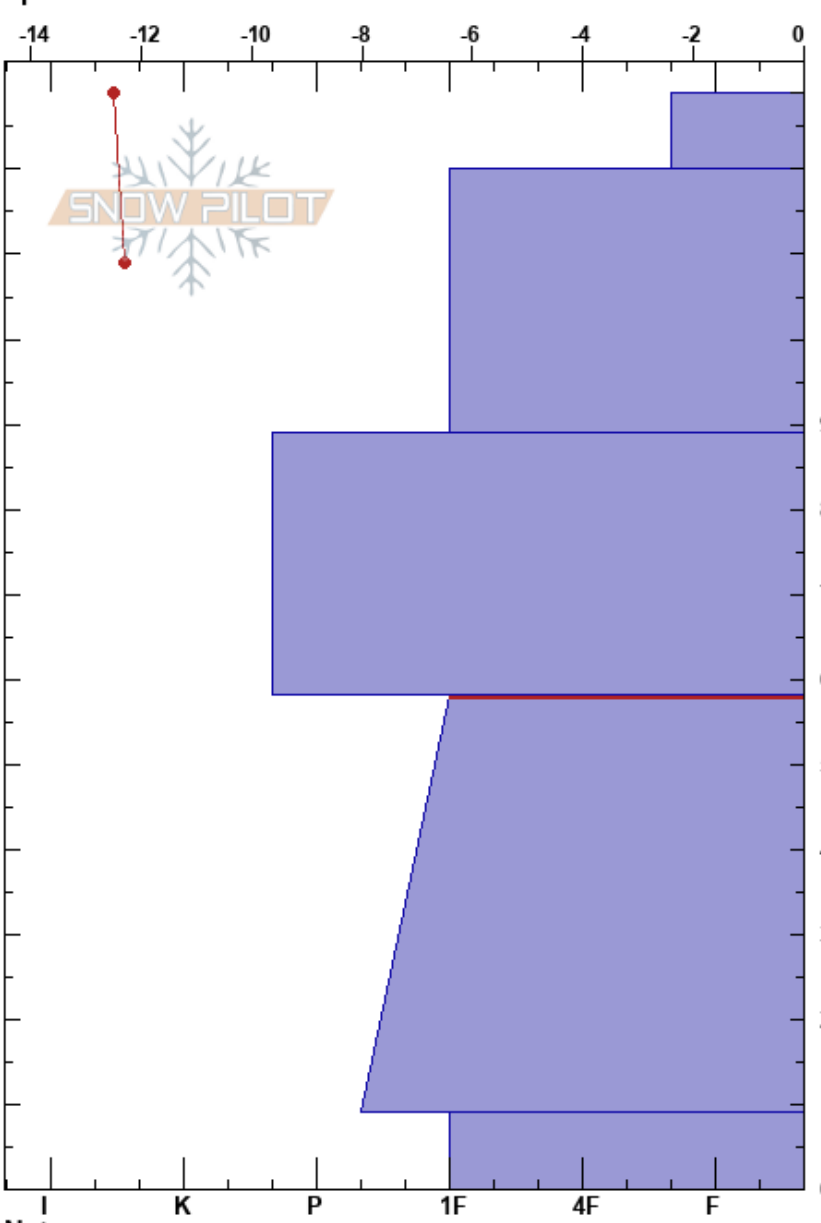

Park Place South
 Tenmile Range
 CO
Elevation: 11860 ft
Aspect: 80°
Specifics:

Colin Schaub
 01/28/2025 - 10:30am
Co-ord: 39.46794N, -106.15188W
Slope Angle: 17°
Wind Loading: no

Stability:
Air Temperature: -3.3°C
Sky Cover: CLR
Precipitation: NO
Wind: SW Light Breeze

HS: 129
PF: 40 58-9cm: Problematic layer
PS: 20

Depth (cm)	Crystal		Moisture	ρ kg/m ³	Stability tests & Layer comments
	Form	Size			
129	/	1			
110	•	1.5			
75	•	1			
35	□	2-3			
5	^	3-4			

← PST60/100 (Arr) @58cm 20251225