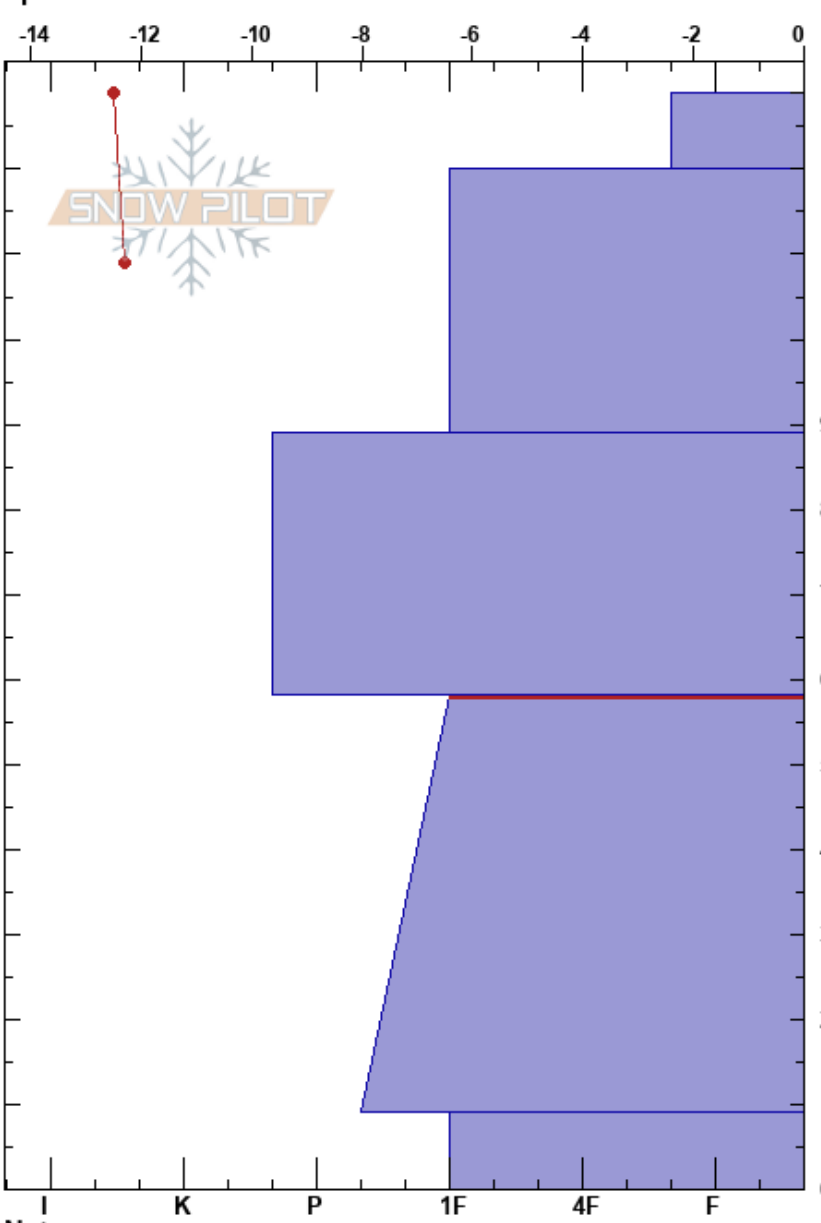

Park Place South
 Tenmile Range
 CO
Elevation: 11860 ft
Aspect: 80°
Specifics:

Colin Schaub
 01/28/2025 - 10:30am
Co-ord: 39.46794N, -106.15188W
Slope Angle: 17°
Wind Loading: no

Stability:
Air Temperature: -3.3°C
Sky Cover: CLR
Precipitation: NO
Wind: SW Light Breeze

HS: 129
PF: 40 58-9cm: Problematic layer
PS: 20

Height (cm)	Crystal		Moisture	ρ kg/m ³	Stability tests & Layer comments
	Form	Size			
129	/	1			
110	•	1.5			
75	•	1			
35	□	2-3			
5	^	3-4			

← PST60/100 (Arr) @58cm 20251225