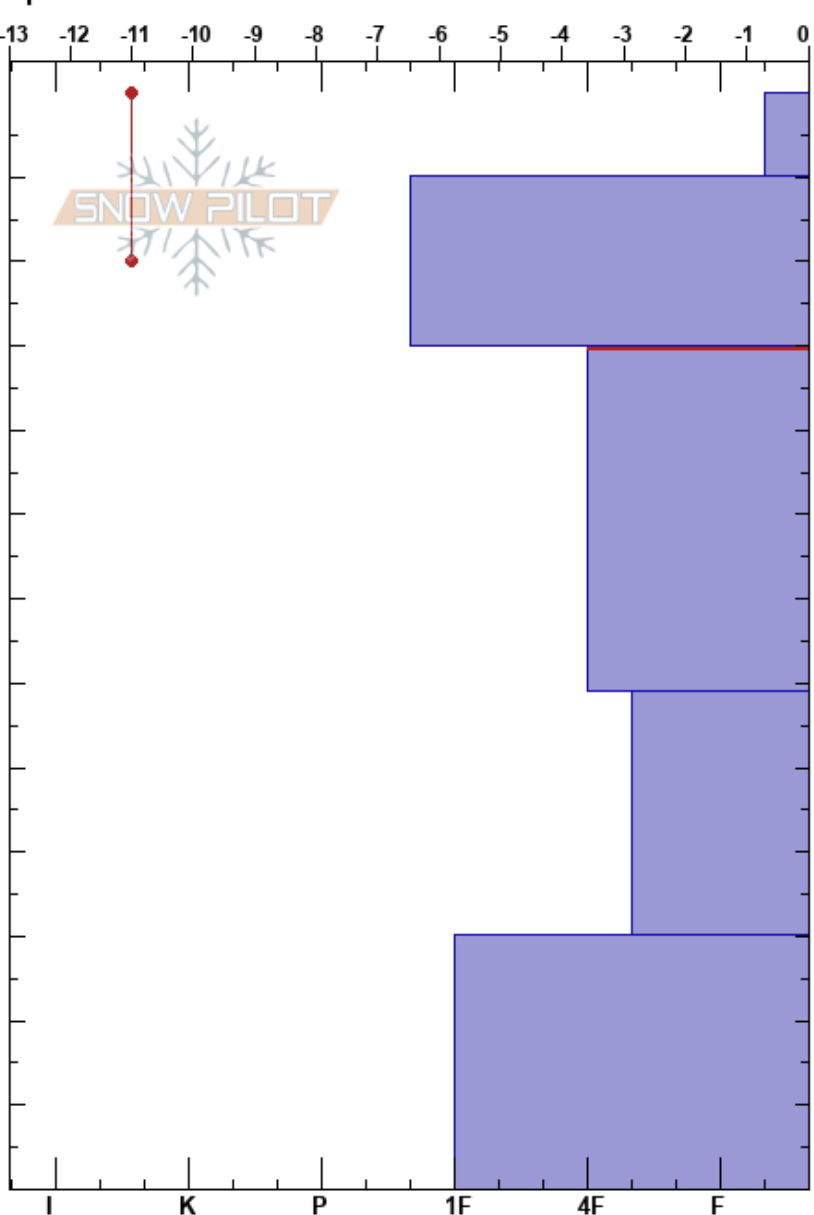

Lower Park Place South
 Tenmile Range
 CO
 Elevation: 11853 ft
 Aspect: E
 Specifics:

Jack Hussey
 01/28/2025 - 10:32am
 Co-ord: 39.46737N, -106.15195W
 Slope Angle: 21°
 Wind Loading: no

Stability:
 Air Temperature: -1°C
 Sky Cover: CLR
 Precipitation: NO
 Wind: Calm

HS:130
 PF:30 30-71cm:Problematic layer
 PS:10

Form	Crystal Size	Moisture	ρ kg/m ³	Stability tests & Layer comments
/	1.5			
/	1.5			
•	1			
•	2			
□	3			
^	4.5			

← PST92/100 (End) @30cm on 20240111
 ← ECTN18 @30cm
 ← CT21, SC @30cm