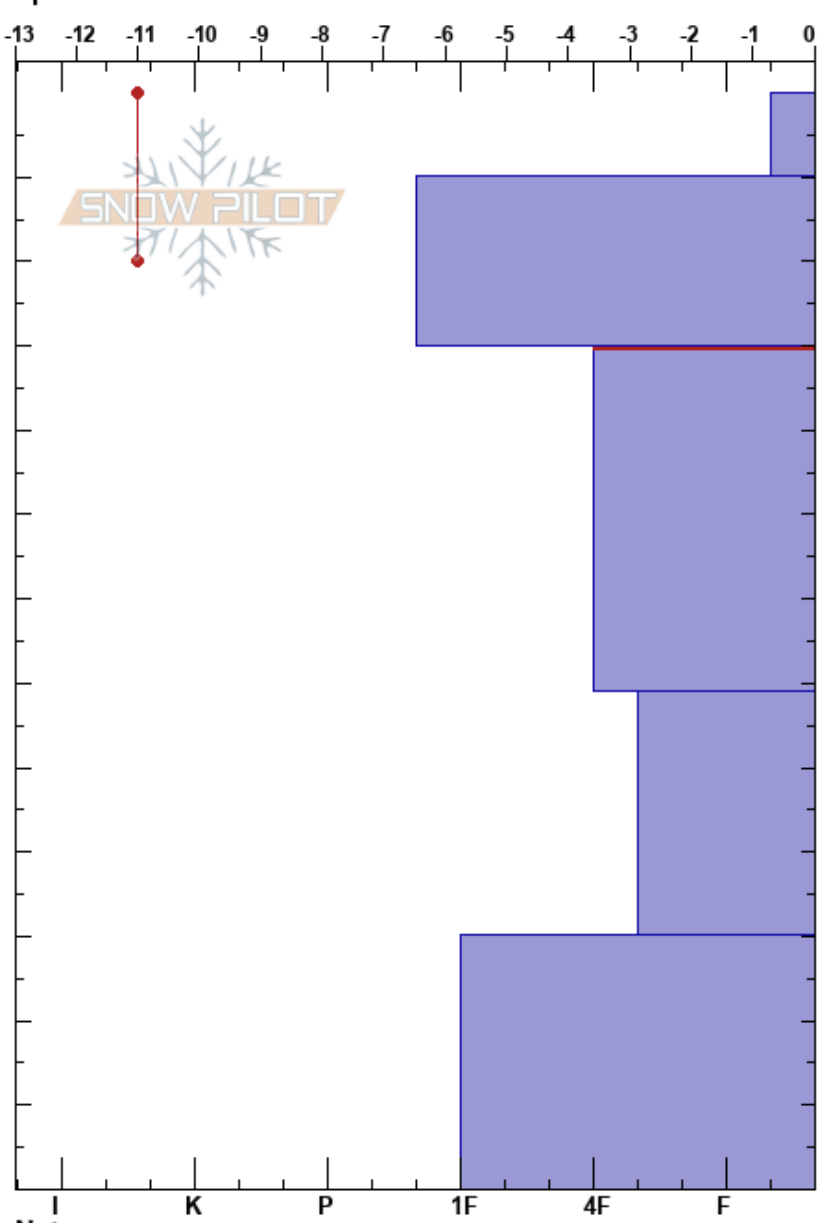

Lower Park Place South  
 Tenmile Range  
 CO  
 Elevation: 11853 ft  
 Aspect: E  
 Specifics:

Jack Hussey  
 01/28/2025 - 10:32am  
 Co-ord: 39.46737N, -106.15195W  
 Slope Angle: 21°  
 Wind Loading: no

Stability:  
 Air Temperature: -1°C  
 Sky Cover: CLR  
 Precipitation: NO  
 Wind: Calm

HS:130  
 PF:30 30-71cm:Problematic layer  
 PS:10

Form	Crystal Size	Moisture	$\rho$ kg/m <sup>3</sup>	Stability tests & Layer comments
/	1.5			
/	1.5			
•	1			
•	2			
□	3			
^	4.5			

← PST92/100 (End) @30cm on 20240111  
 ← ECTN18 @30cm  
 ← CT21, SC @30cm

Notes:

I K P 1F 4F F