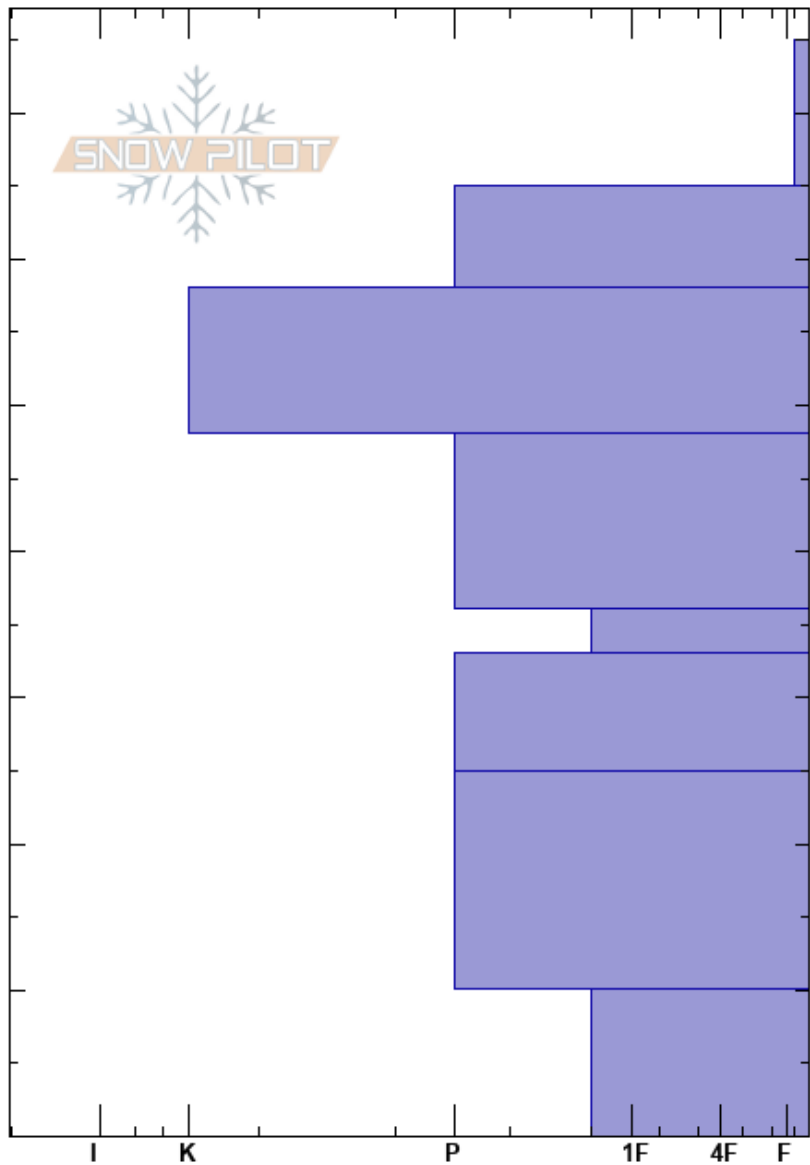

On Hold  
 Carson Range  
 NV  
 Elevation: 8900 ft  
 Aspect: E

Mike Galgay  
 01/28/2025 - 12:20pm  
 Co-ord: 38.93421N, -119.89357W  
 Slope Angle:  
 Wind Loading: no

Stability: Very Good  
 Air Temperature:  
 Sky Cover: CLR  
 Precipitation: NO  
 Wind: Calm

Layer Notes:

Specifics: Pit dug in a Ski Area; Pit is representative of backcountry

Form	Crystal		$\rho$ kg/m <sup>3</sup>	Stability tests & Layer comments
	Size	Moisture		
☐	0.5			
/	0.5-1			
♡				
=				
♡ (⊖)	(0.5)			
⊖	0.5-1			
♡				
♡				
♡ (⊖)	2			