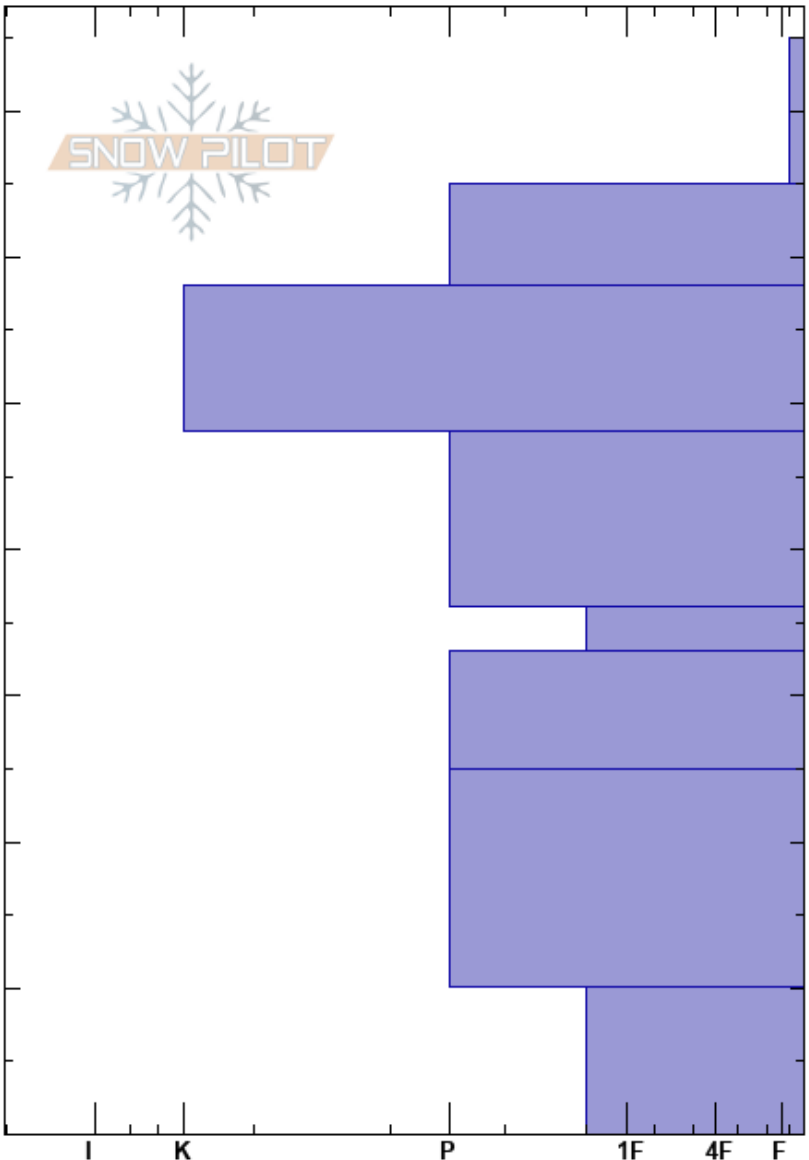

On Hold
 Carson Range
 NV
 Elevation: 8900 ft
 Aspect: E
 Specifics: Pit dug in a Ski Area; Pit is representative of backcountry

Mike Galgay
 01/28/2025 - 12:20pm
 Co-ord: 38.93421N, -119.89357W
 Slope Angle:
 Wind Loading: no

Stability: Very Good
 Air Temperature:
 Sky Cover: CLR
 Precipitation: NO
 Wind: Calm

Layer Notes:

HS:75

PF:10

PS:10

Wind: Calm

Elevation (ft)	Crystal		Moisture	ρ kg/m ³	Stability tests & Layer comments
	Form	Size			
75	☐	0.5			
70	/	0.5-1			
60	♡				
50	=				
40	♡ (⊖)	(0.5)			
35	⊖	0.5-1			
30	♡				
20	♡				
10	♡ (⊖)	2			