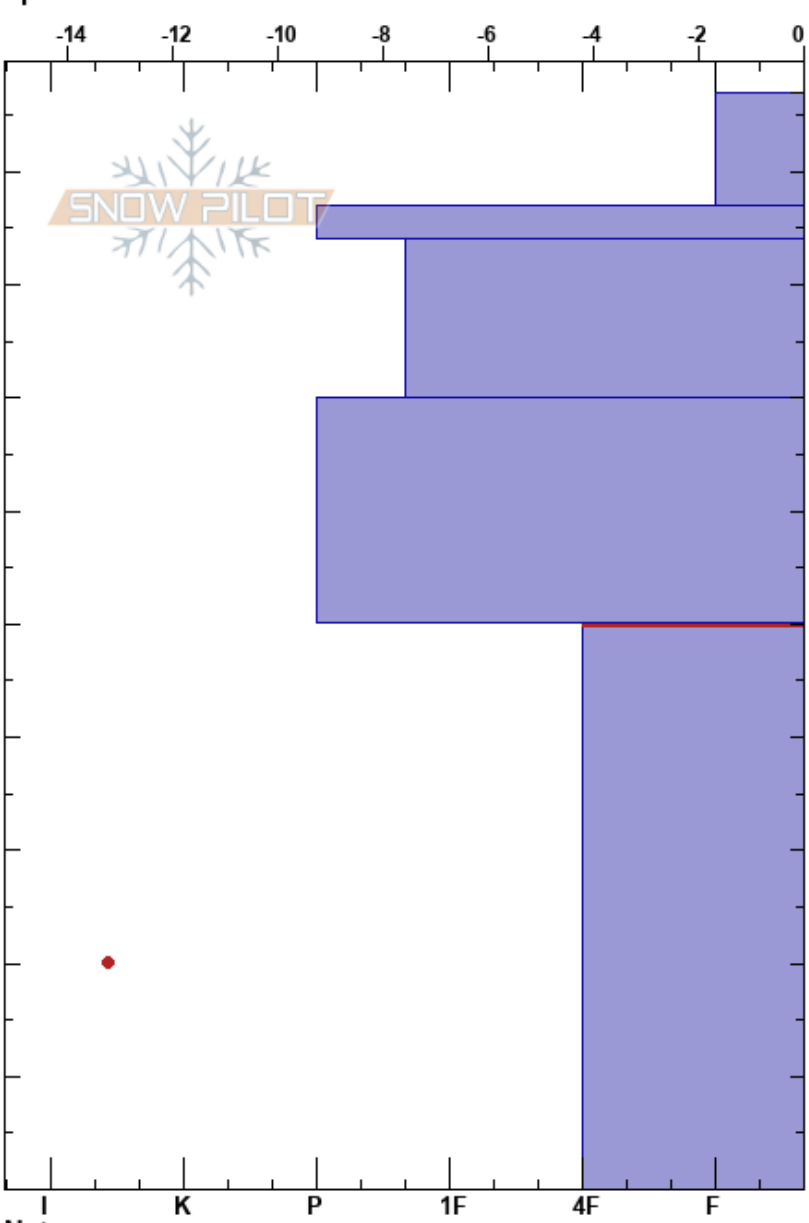

Park Place South
 Vail/Summit County
 CO
 Elevation: 11870 ft
 Aspect:
 Specifics:

Hannah Bussy
 01/28/2025 - 10:30am
 Co-ord: 39.47000N, -106.15000E
 Slope Angle: 14°
 Wind Loading:

Stability:
 Air Temperature: -3.3°C
 Sky Cover: CLR
 Precipitation: NO
 Wind: SE Light Breeze

HS:97
 PF:25
 PS:15
 50-0cm: Problematic layer

Elevation (ft)	Crystal		Moisture	ρ kg/m ³	Stability tests & Layer comments
	Form	Size			
97					
90	/	0.5			
80	•	0.3			
70	□	0.5			
60	•	0.5			
50					← CT16 @50cm ← ECTN28 @50cm
40					← PST70/100 (End) @40cm on 20241225
30					
20	□	2			
10					
0					