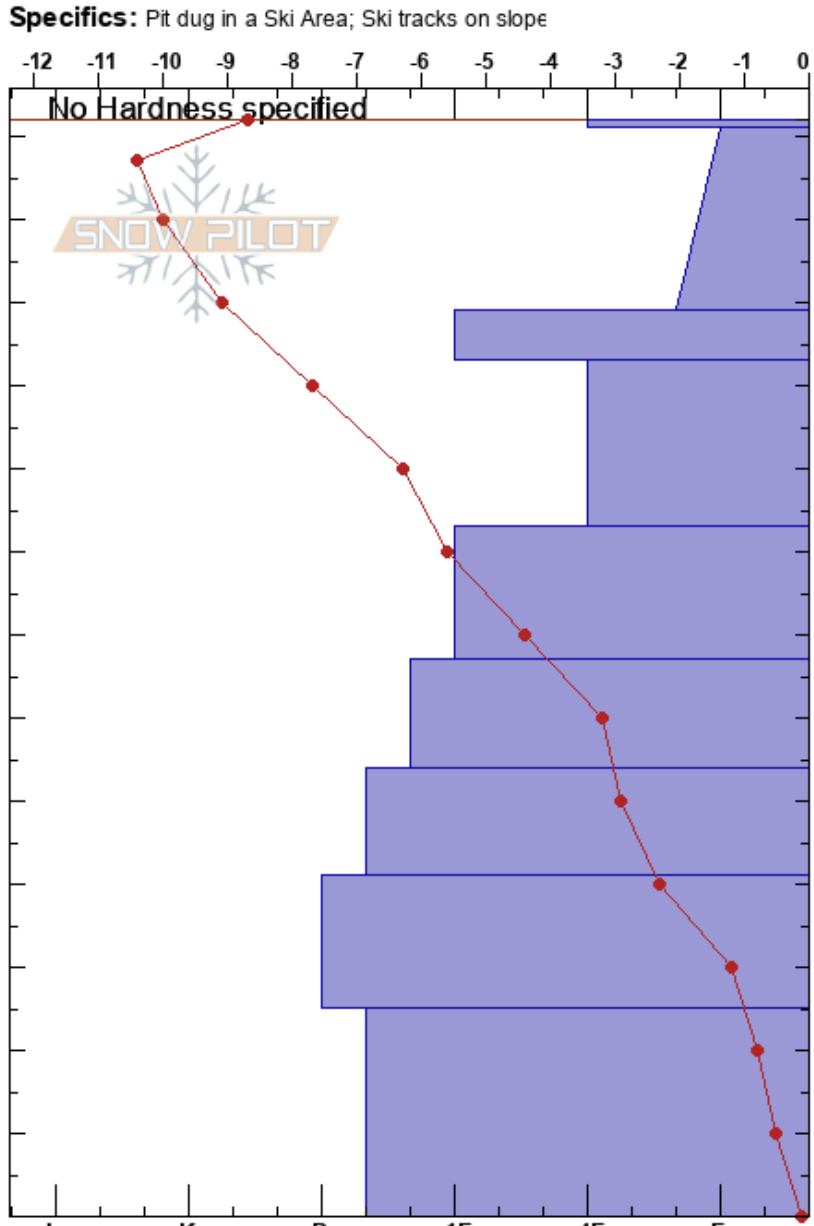

S1 North Face  
 Silver Valley Area  
 ID  
 Elevation: 5600 ft  
 Aspect: NW

Drew Mahan  
 01/28/2025 - 11:00am  
 Co-ord:  
 Slope Angle: 30°  
 Wind Loading: no

Stability:  
 Air Temperature: -6°C  
 Sky Cover: FEW  
 Precipitation: NO  
 Wind: SE Light Breeze

HS:132

PF:25

PS:10

Layer Notes:

Form	Crystal		Moisture	$\rho$ kg/m <sup>3</sup>	Stability tests & Layer comments
	Size				
- V	5				
- (∅)	(0.5)				
∅	0.5-1				
= (□)	(1)				← ECTN22 @103cm
□	0.5				
□	0.5				
∩	0.5				
=					
∩	0.5-1				
∩	1-2				