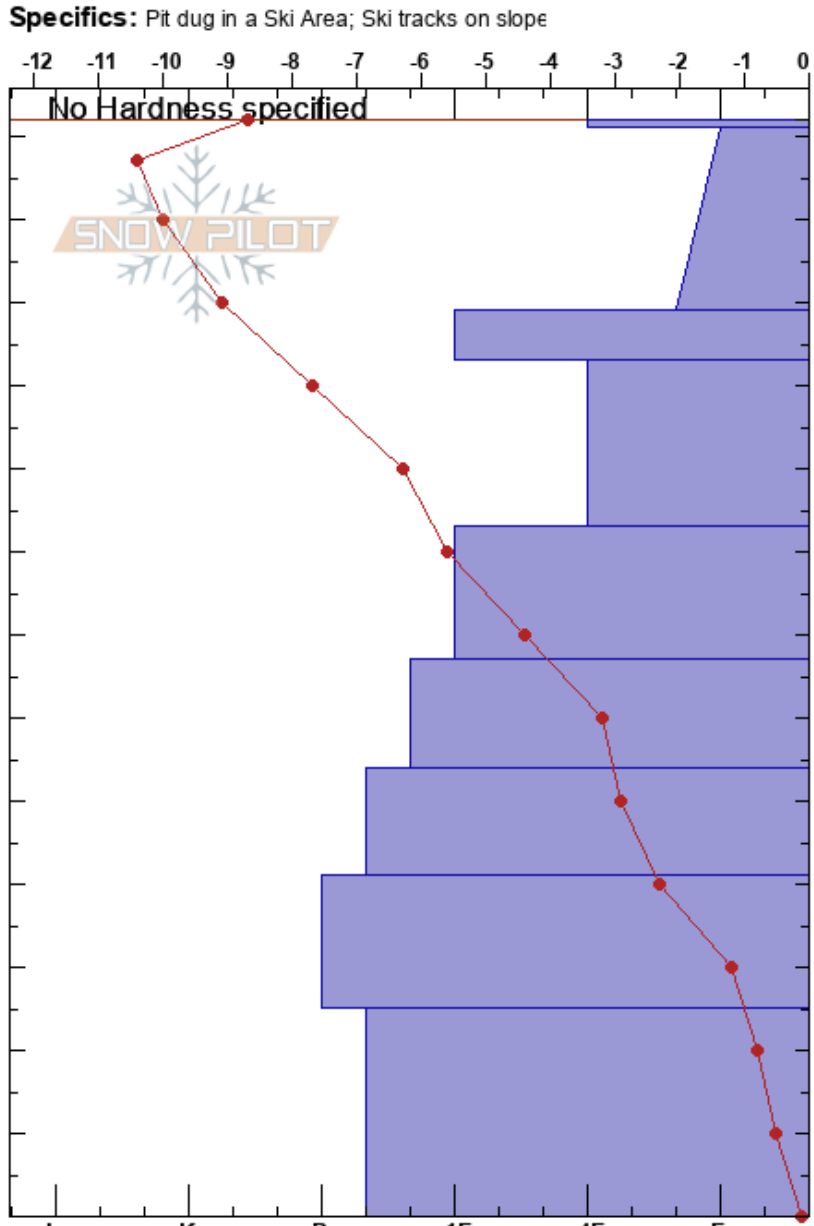

S1 North Face  
 Silver Valley Area  
 ID  
 Elevation: 5600 ft  
 Aspect: NW

Drew Mahan  
 01/28/2025 - 11:00am  
 Co-ord:  
 Slope Angle: 30°  
 Wind Loading: no

Stability:  
 Air Temperature: -6°C  
 Sky Cover: FEW  
 Precipitation: NO  
 Wind: SE Light Breeze

HS:132

PF:25

PS: 10

Layer Notes:

Form	Crystal		Moisture	$\rho$ kg/m <sup>3</sup>	Stability tests & Layer comments
	Size				
- V	5				
- (∅)	(0.5)				
∅	0.5-1				
= (□)	(1)				← ECTN22 @103cm
□	0.5				
□	0.5				
∩	0.5				
=					
∩	0.5-1				
∩	1-2				