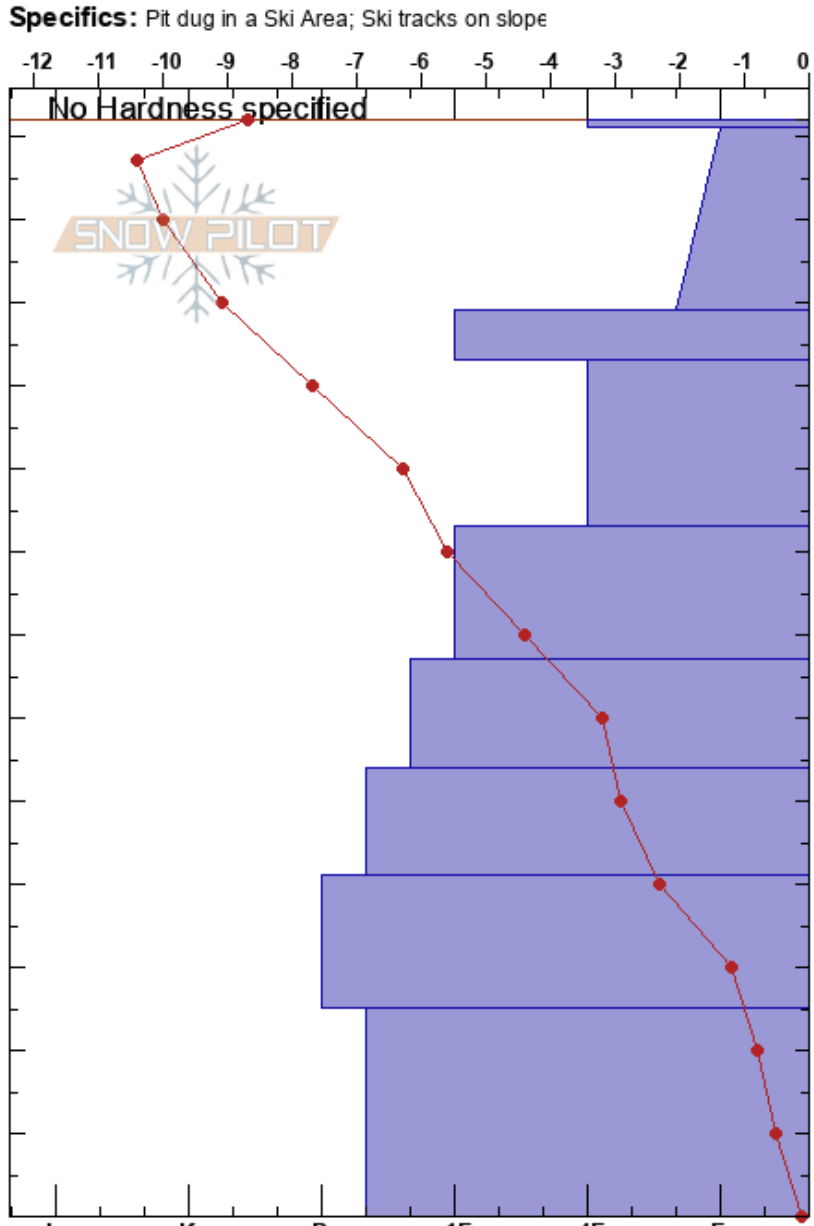

S1 North Face
 Silver Valley Area
 ID
 Elevation: 5600 ft
 Aspect: NW

Drew Mahan
 01/28/2025 - 11:00am
 Co-ord:
 Slope Angle: 30°
 Wind Loading: no

Stability:
 Air Temperature: -6°C
 Sky Cover: FEW
 Precipitation: NO
 Wind: SE Light Breeze

HS:132

PF:25

PS: 10

Layer Notes:

Form	Crystal		Moisture	ρ kg/m ³	Stability tests & Layer comments
	Size				
- V	5				
- (∅)	(0.5)				
∅	0.5-1				
= (□)	(1)				← ECTN22 @103cm
□	0.5				
□	0.5				
∩	0.5				
=					
∩	0.5-1				
∩	1-2				