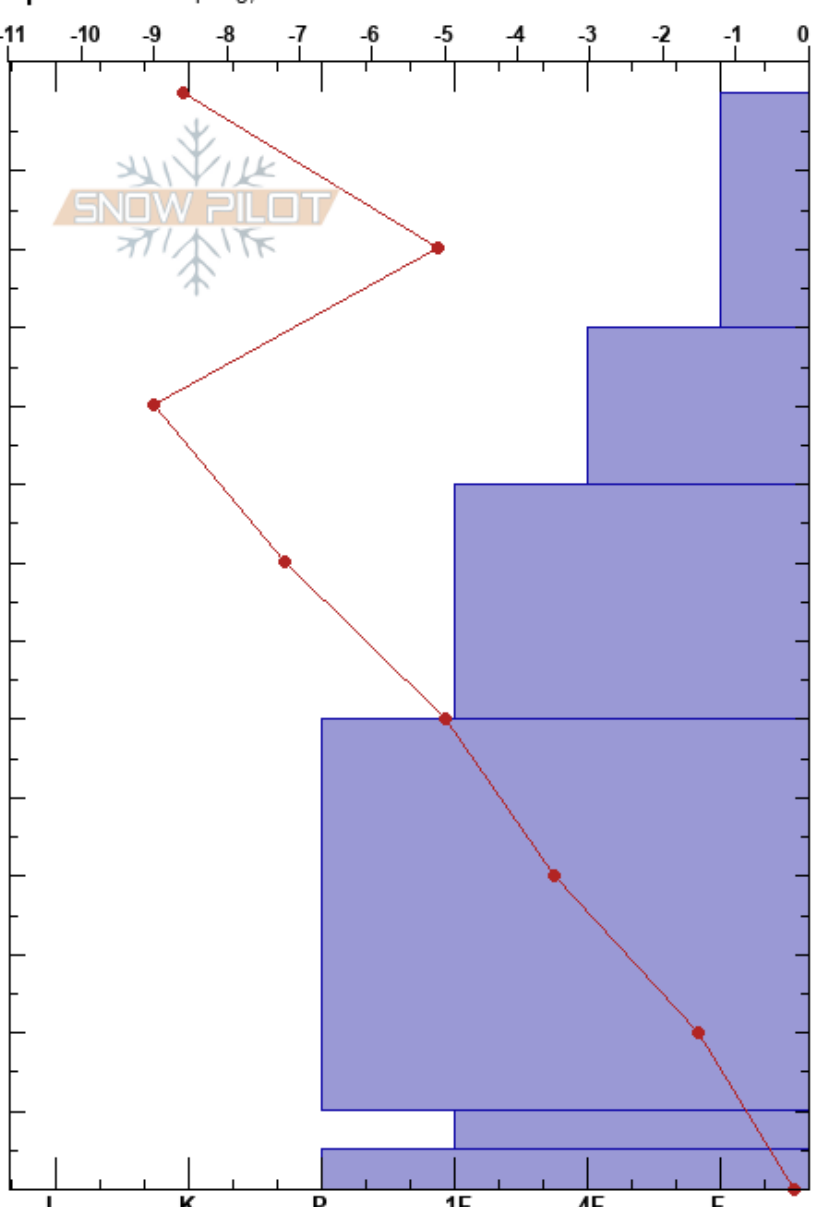

East Portal BTL

Jared Current

Stability:

HS:140

Layer Notes:

Front Range

01/26/2025 - 1:00pm

Air Temperature: -3.4°C

130-135cm:Problematic layer

CO

Co-ord: 39.89645N, -105.66189W

Sky Cover: SCT

Elevation: 10000 ft

Slope Angle: 20°

Precipitation: NO

Aspect: E

Wind Loading:

Wind: SW Light Breeze

Specifics: Collapsing, localizer

Form	Crystal		Moisture	ρ kg/m³	Stability tests & Layer comments
	Size				
+	1				
/	1				
					← CT16 @50cm
□	1				
□ (∧)	2(4)				← CT29 @140cm
□	2(4)				← ECTX