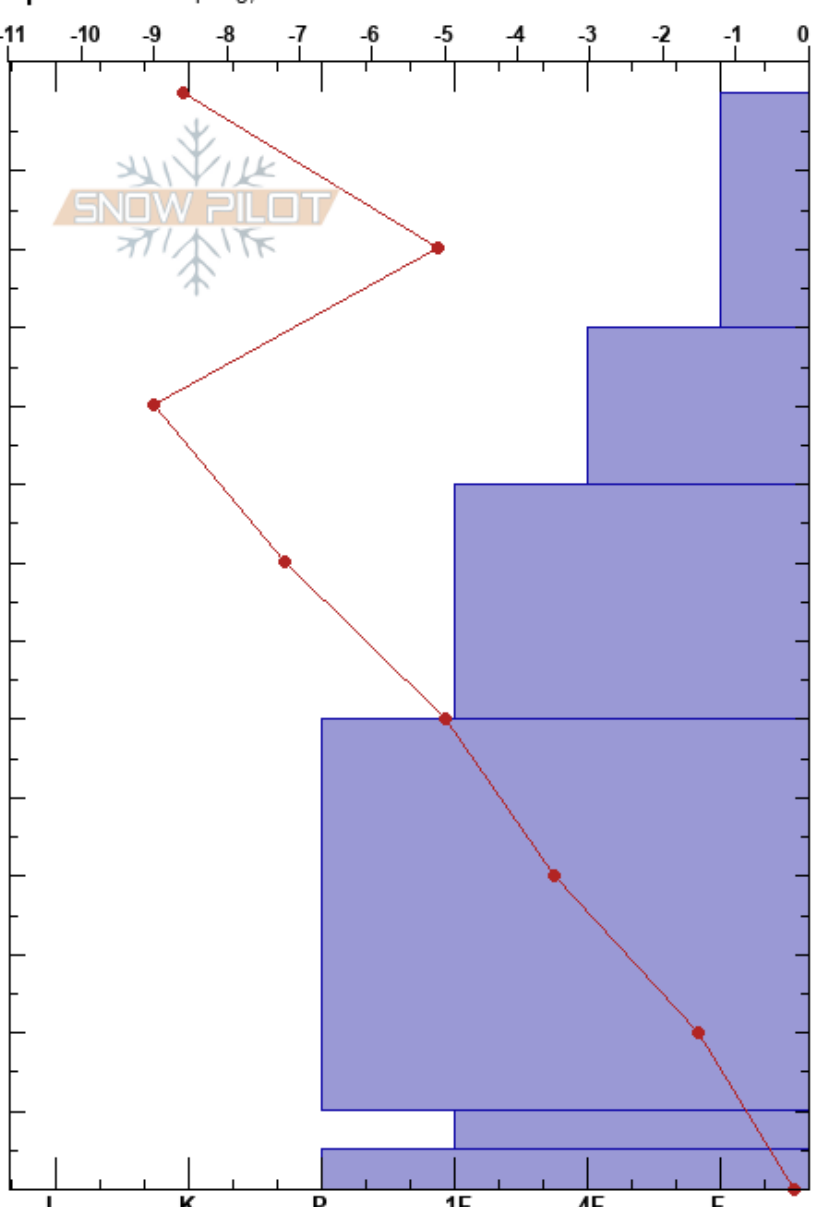

East Portal BTL

Jared Current

Stability:

HS:140

Layer Notes:

Front Range

01/26/2025 - 1:00pm

Air Temperature: -3.4°C

130-135cm: Problematic layer

CO

Co-ord: 39.89645N, -105.66189W

Sky Cover: SCT

Elevation: 10000 ft

Slope Angle: 20°

Precipitation: NO

Aspect: E

Wind Loading:

Wind: SW Light Breeze

Specifics: Collapsing, localized

Form	Crystal		Moisture	ρ kg/m³	Stability tests & Layer comments
	Size				
+	1				
/	1				
					← CT16 @50cm
□	1				
□ (∧)	2(4)				← CT29 @140cm
□	2(4)				← ECTX