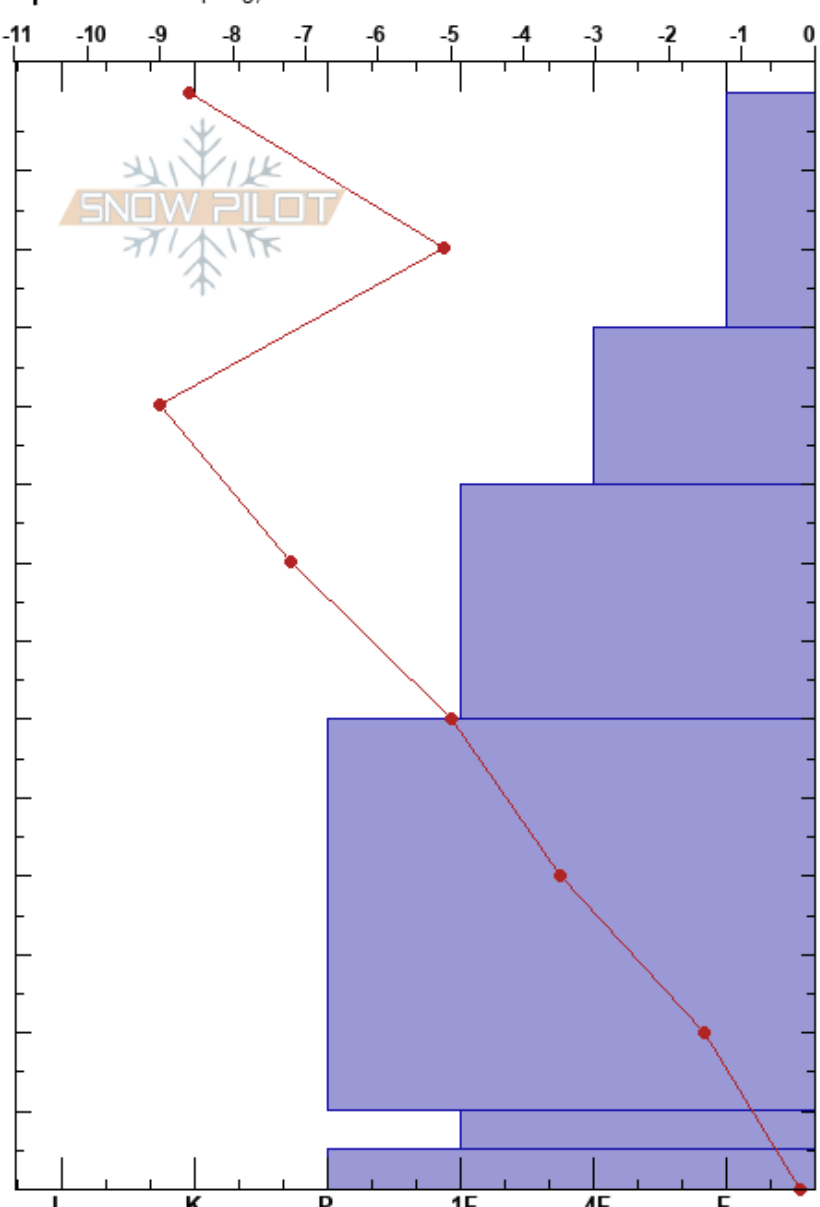

East Portal BTL

Jared Current

Stability:

HS:140

Layer Notes:

Front Range

01/26/2025 - 1:00pm

Air Temperature: -3.4°C

130-135cm:Problematic layer

CO

Co-ord: 39.89645N, -105.66189W

Sky Cover: SCT

Elevation: 10000 ft

Slope Angle: 20°

Precipitation: NO

Aspect: E

Wind Loading:

Wind: SW Light Breeze

Specifics: Collapsing, localizer

Form	Crystal		Moisture	ρ kg/m³	Stability tests & Layer comments
	Size				
+	1				
/	1				
					← CT16 @50cm
□	1				
□ (∧)	2(4)				← CT29 @140cm
□	2(4)				← ECTX